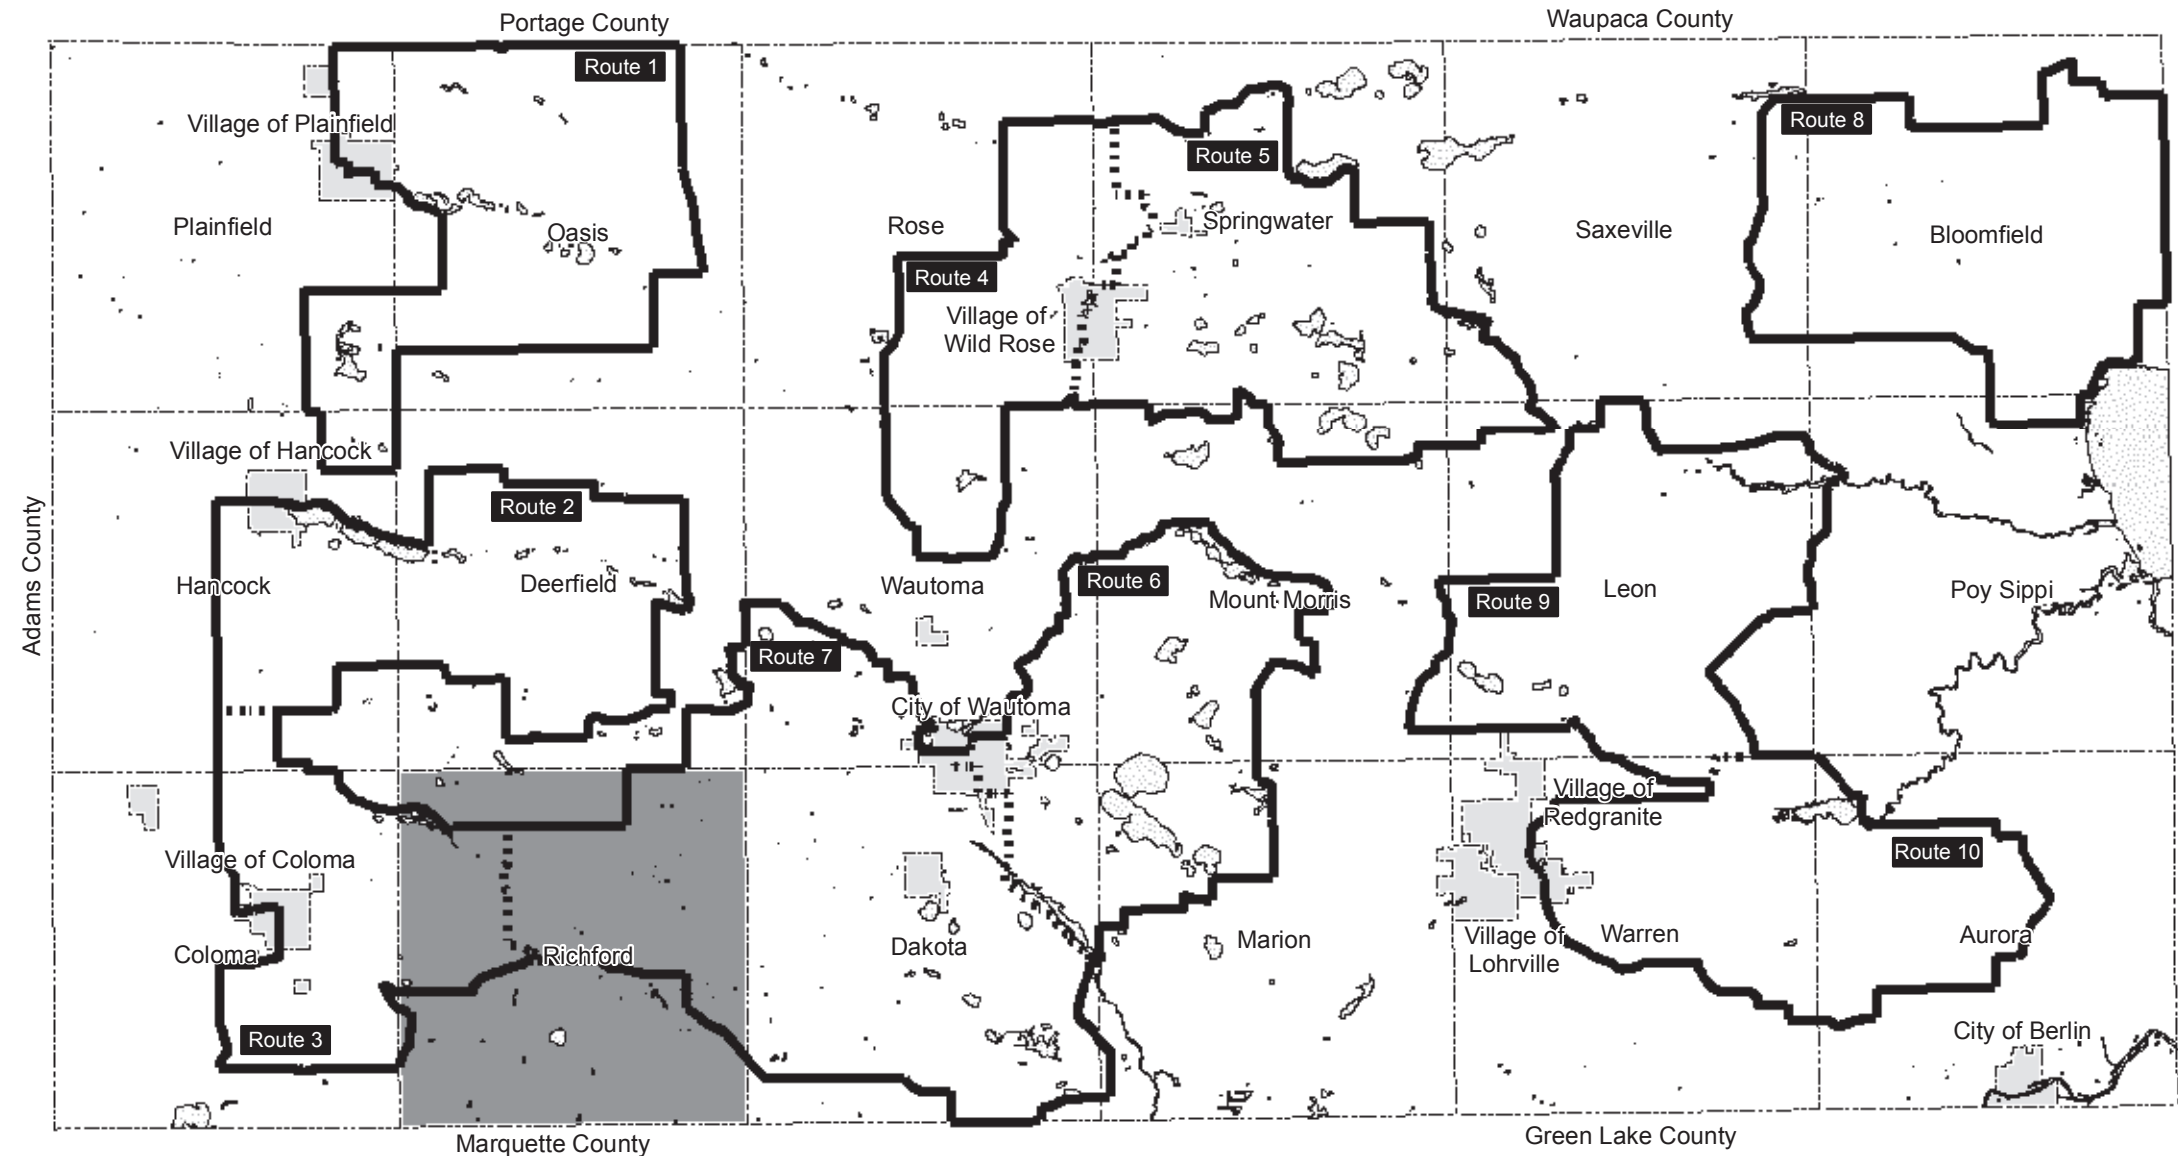

# EXHIBIT 3-2 WAUSHARA COUNTY BIKE ROUTES

-  Bike Route
-  Shared Bike Route

Source: Digital Base Data and Bike Route Data provided by Waushara County.

This data was created for use by the East Central Wisconsin Regional Planning Commission Geographic Information System. Any other use/application of this information is the responsibility of the user and such use/application is at their own risk. East Central Wisconsin Regional Planning Commission disclaims all liability regarding fitness of the information for any use other than for East Central Wisconsin Regional Planning Commission business.

Prepared By  
EAST CENTRAL WISCONSIN  
REGIONAL PLANNING COMMISSION-DECEMBER 2008