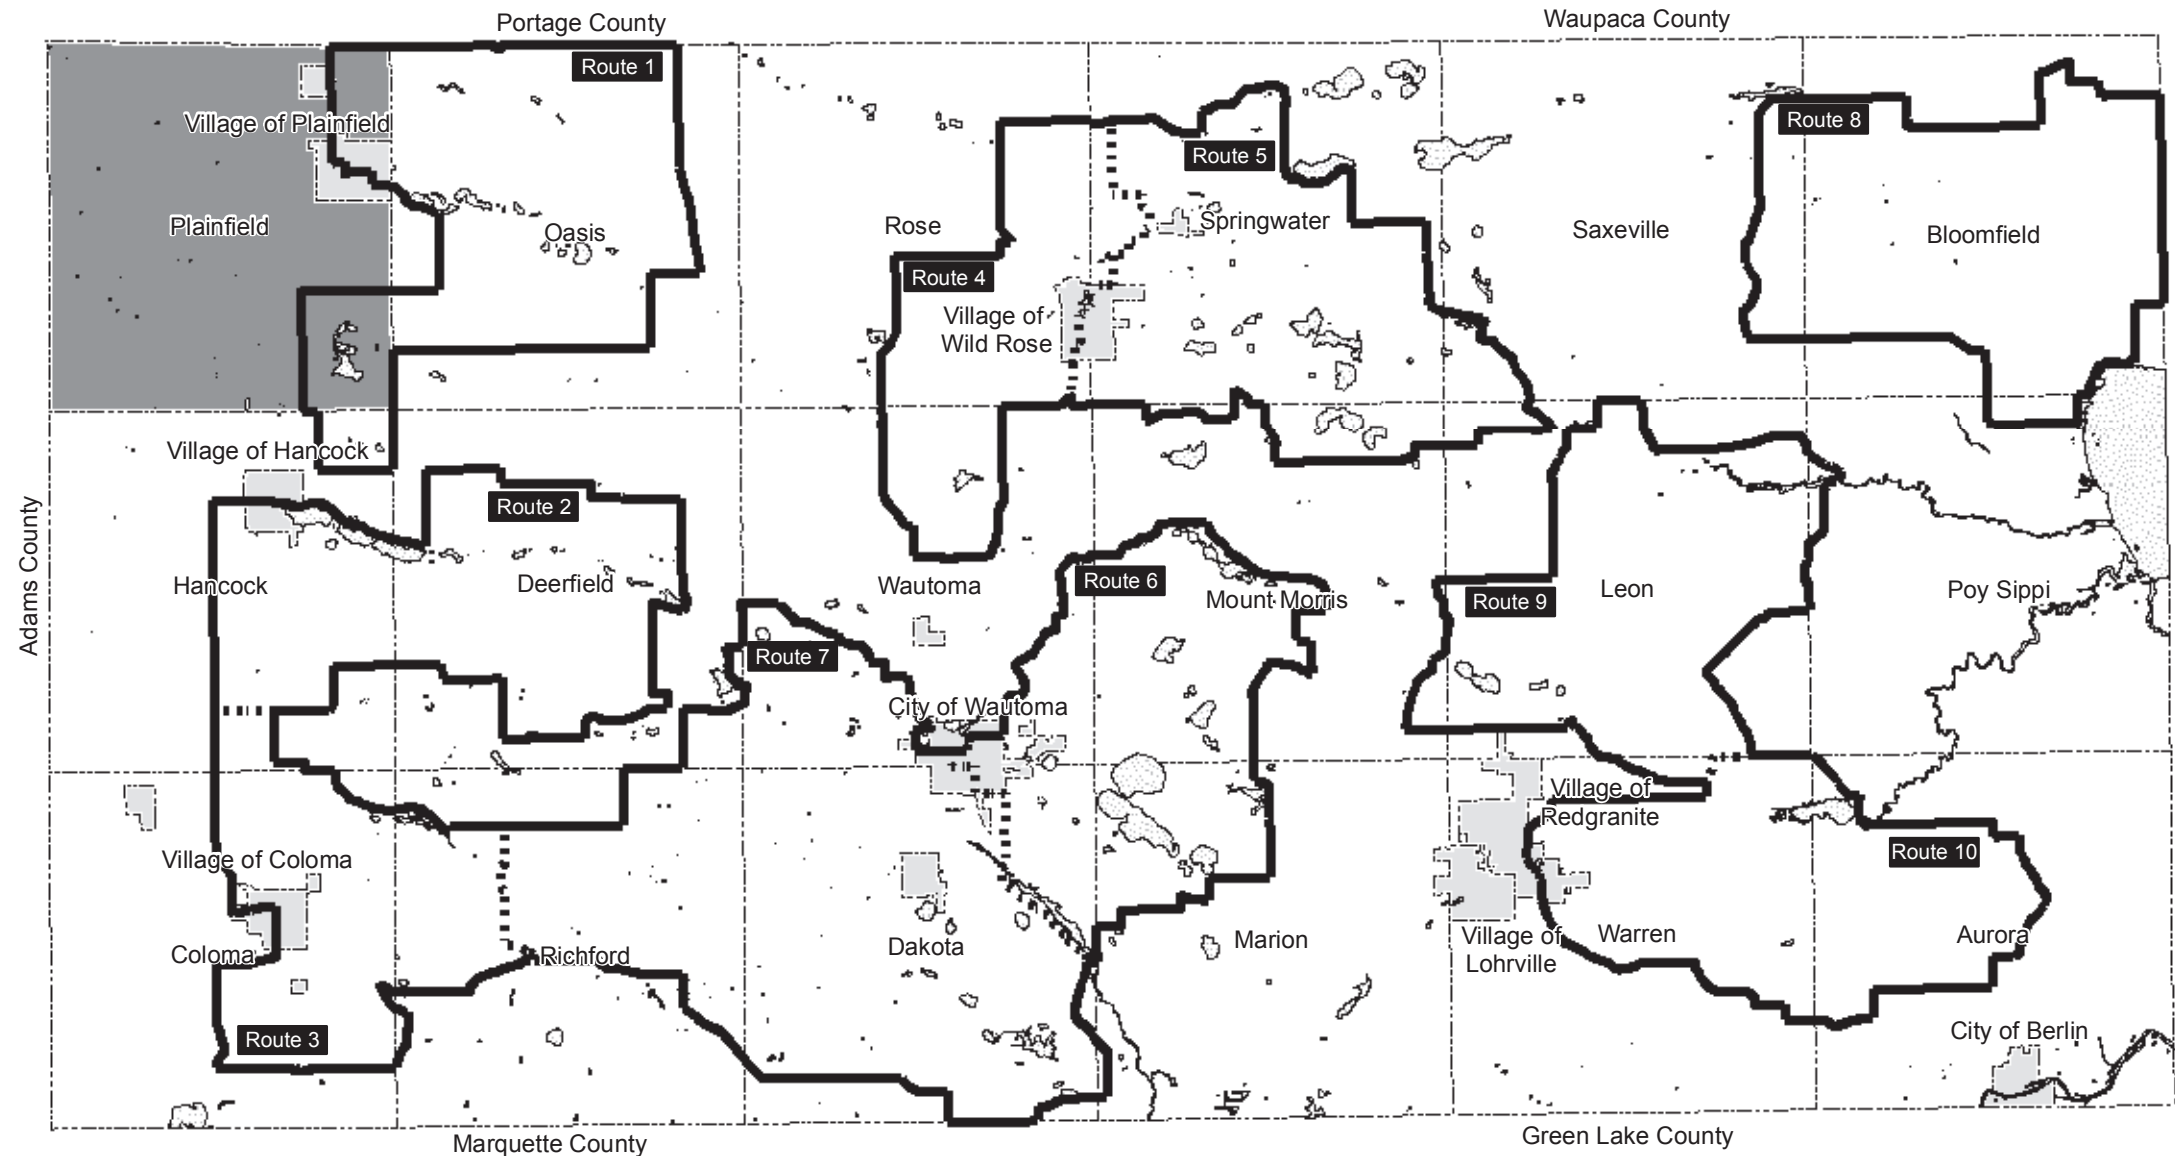

# EXHIBIT 3-2 WAUSHARA COUNTY BIKE ROUTES

-  Bike Route
-  Shared Bike Route

Source: Digital Base Data and Bike Route Data provided by Waushara County.

This data was created for use by the East Central Wisconsin Regional Planning Commission Geographic Information System. Any other use/application of this information is the responsibility of the user and such use/application is at their own risk. East Central Wisconsin Regional Planning Commission disclaims all liability regarding fitness of the information for any use other than for East Central Wisconsin Regional Planning Commission business.

Prepared By  
EAST CENTRAL WISCONSIN  
REGIONAL PLANNING COMMISSION-DECEMBER 2008