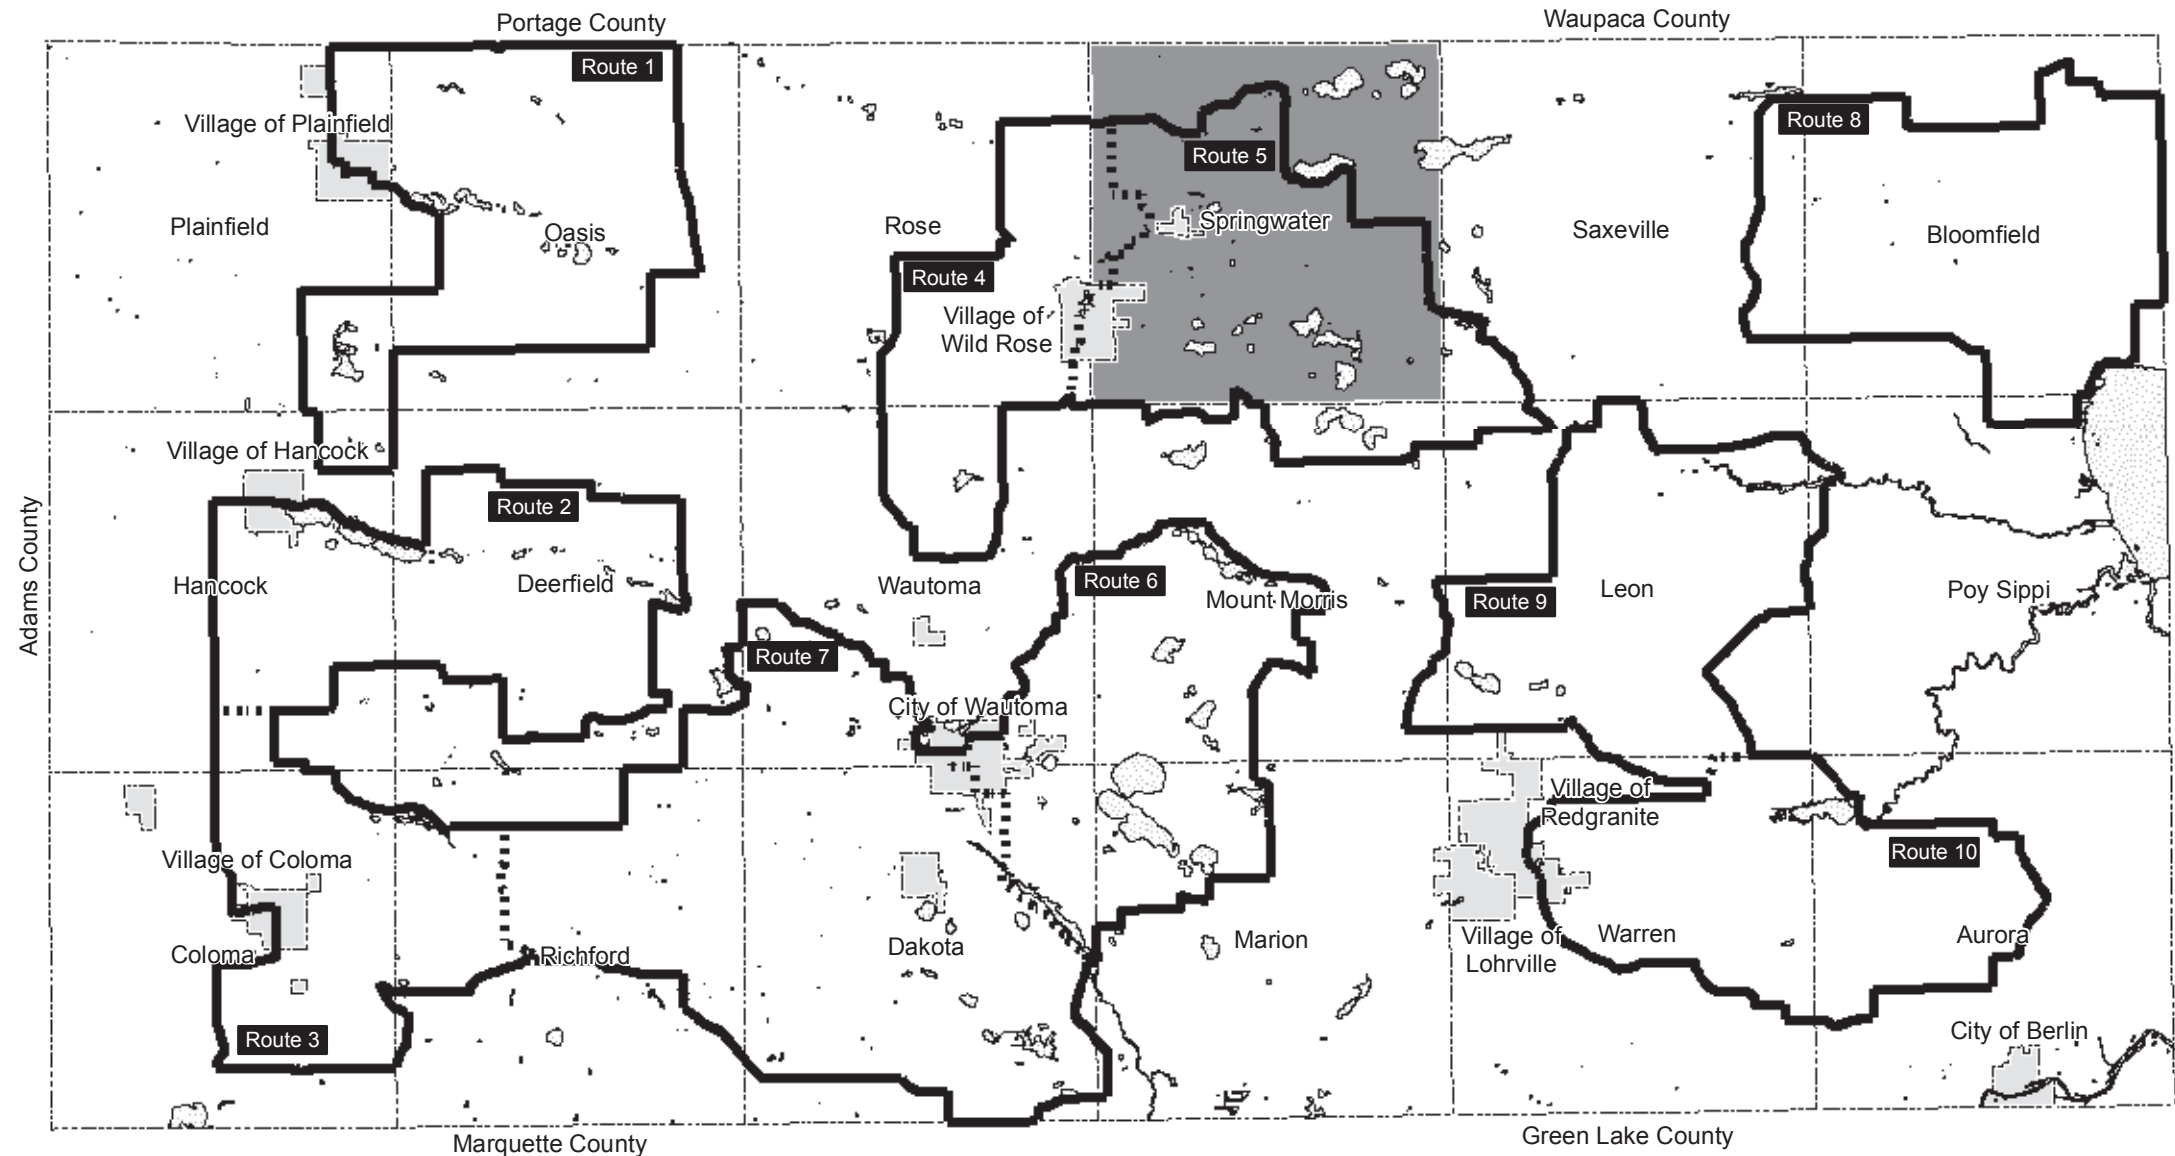

EXHIBIT 3-2 WAUSHARA COUNTY BIKE ROUTES

-  Bike Route
-  Shared Bike Route

Source: Digital Base Data and Bike Route Data provided by Waushara County.

This data was created for use by the East Central Wisconsin Regional Planning Commission Geographic Information System. Any other use/application of this information is the responsibility of the user and such use/application is at their own risk. East Central Wisconsin Regional Planning Commission disclaims all liability regarding fitness of the information for any use other than for East Central Wisconsin Regional Planning Commission business.

Prepared By
EAST CENTRAL WISCONSIN
REGIONAL PLANNING COMMISSION-DECEMBER 2008