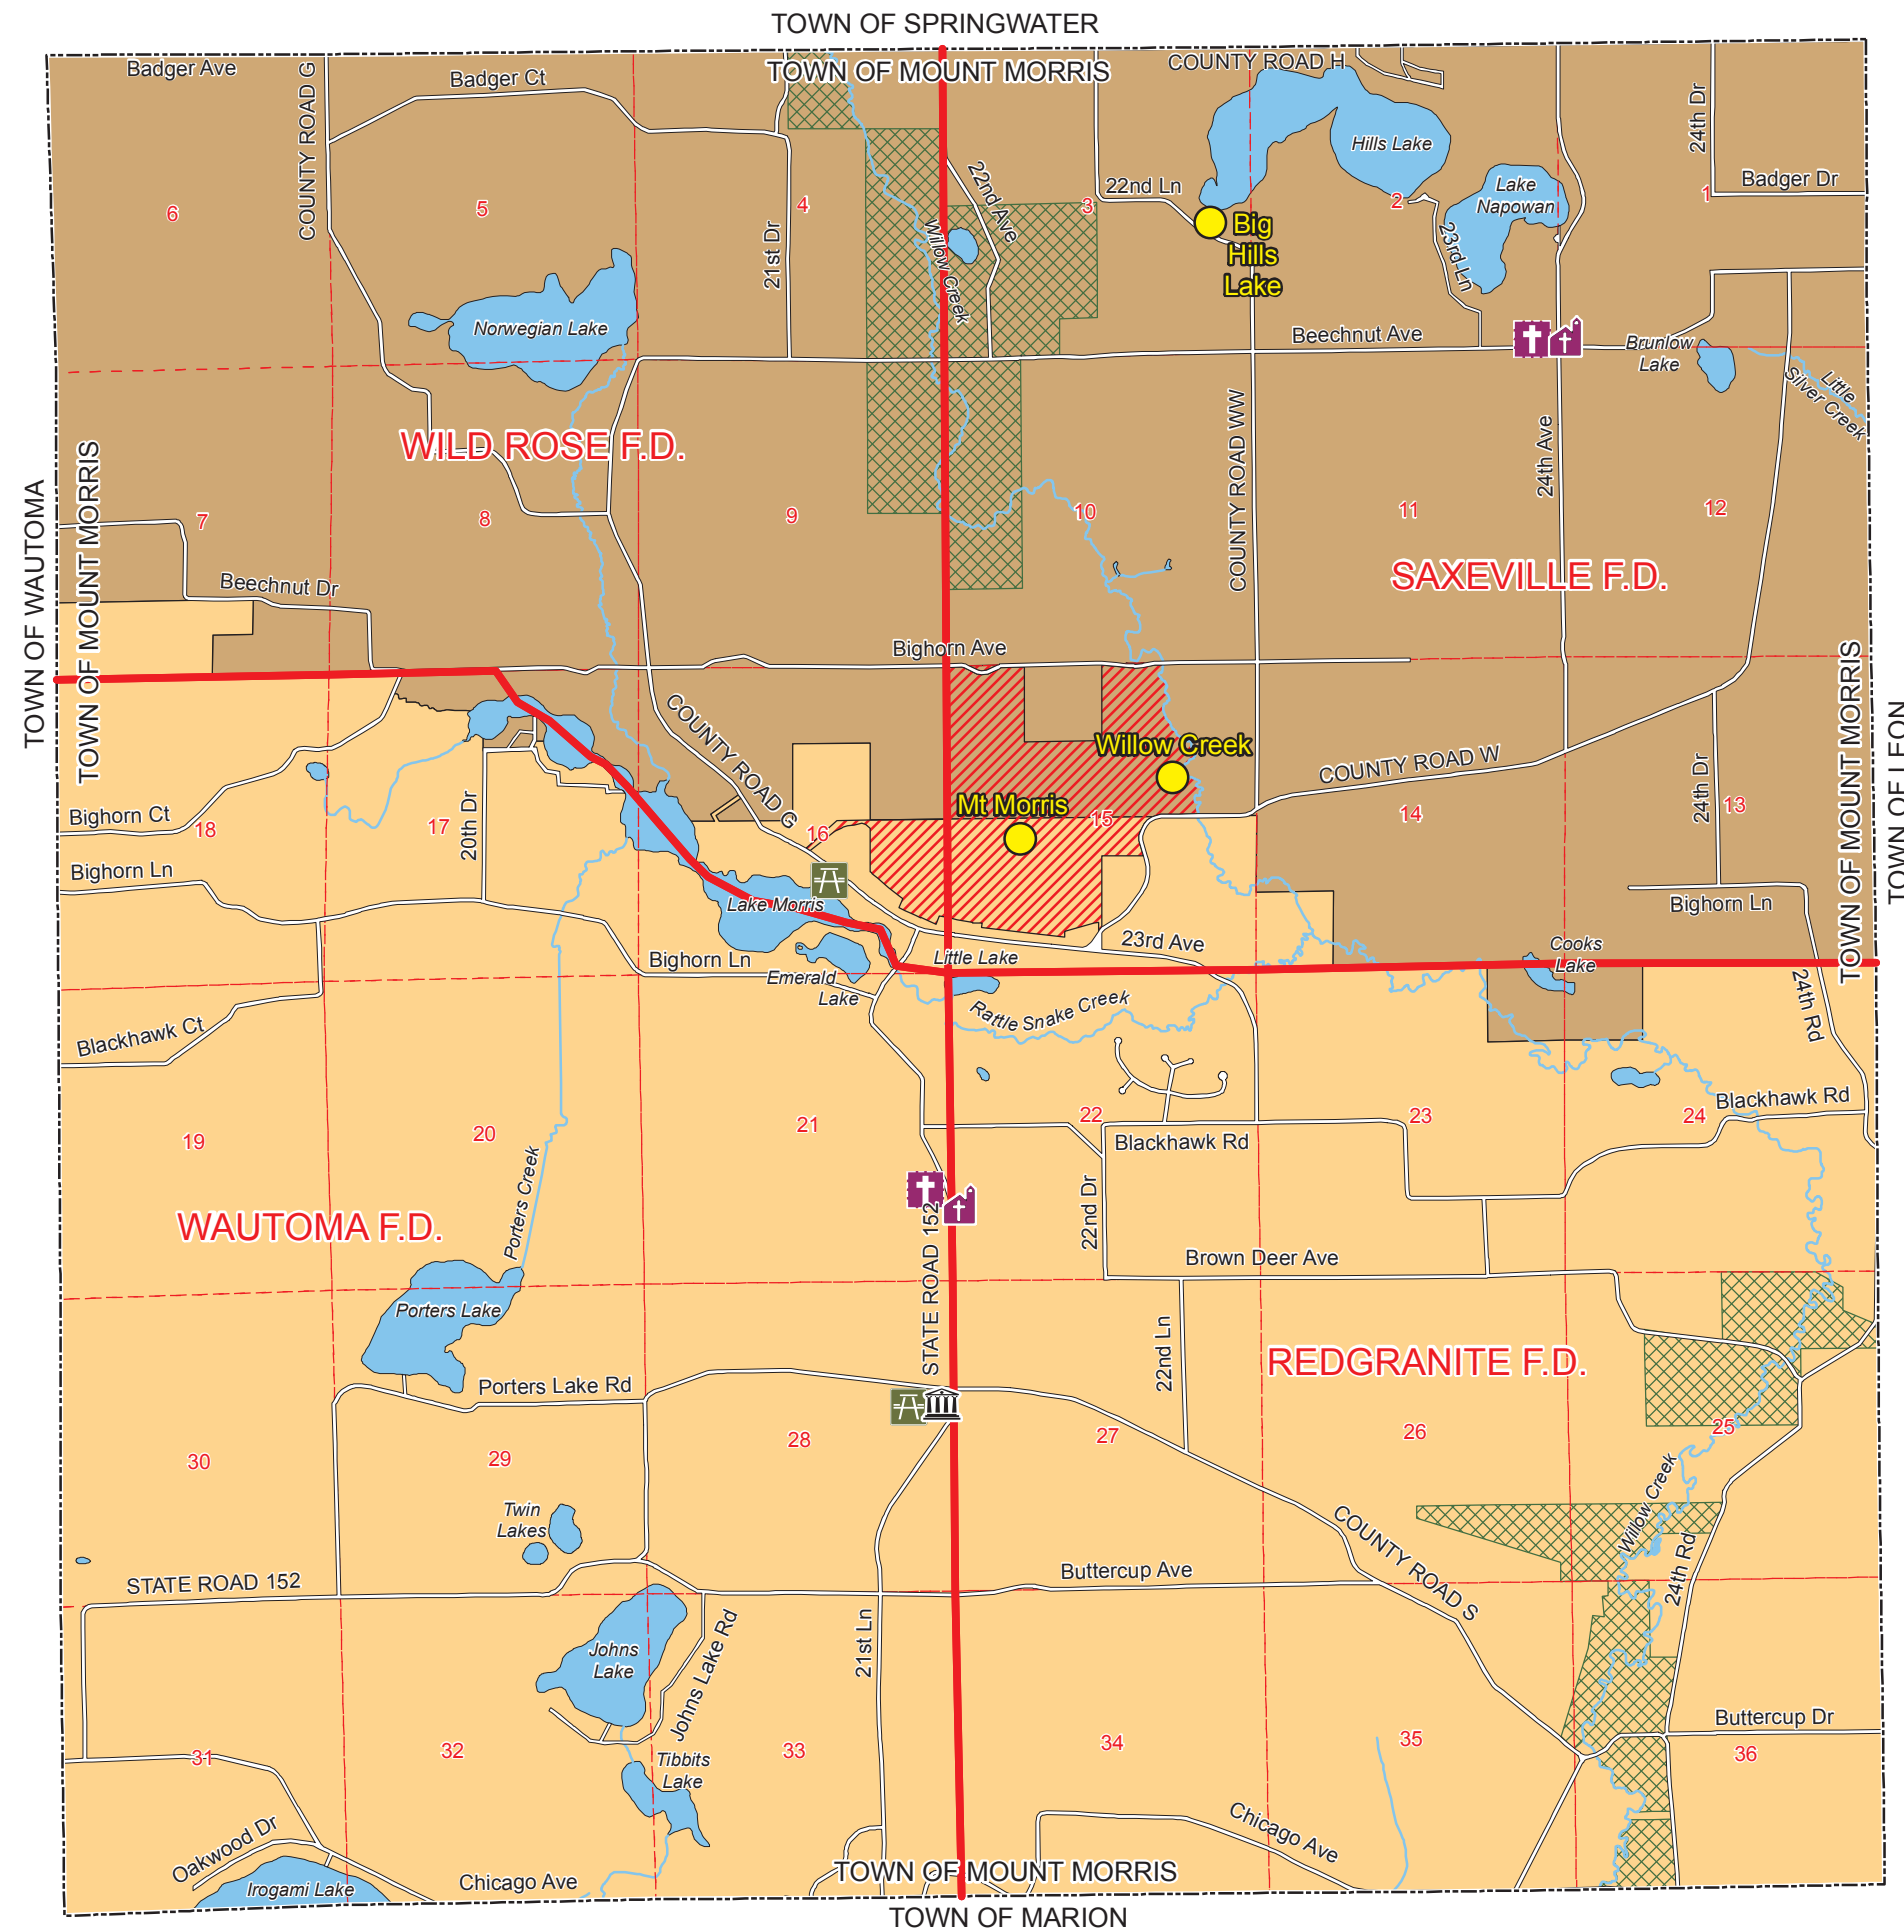

EXHIBIT 4-2 TOWN OF MOUNT MORRIS COMMUNITY FACILITIES

School District Boundaries

- Almond-Bancroft School District
- Berlin Area School District
- Omro School District
- Tri-County Area School District
- Westfield School District
- Wautoma Area School District
- Waupaca School District
- Weyauwega-Fremont School District
- Wild Rose School District

Other Features

- Fire Station
- Police Department
- County Sheriff's Department
- Hospital
- Park
- County Facility
- Town / Village Hall
- School
- Cemetery
- Church

- Police Service Boundary
- Fire Service Boundary
- Municipal Boundary
(Village of Hancock Not Included)
- Water
- DNR Fish & Wildlife Area
- DNR Fish Hatchery
- Mount Morris County Park
- US Fish & Wildlife Area

Source: Base data by Waushara County, 2008. Community facilities data provided by WI DNR & Waushara County.

This data was created for use by the East Central Wisconsin Regional Planning Commission Geographic Information System. Any other use/application of this information is the responsibility of the user and such use/application is at their own risk. East Central Wisconsin Regional Planning Commission disclaims all liability regarding fitness of the information for any use other than for East Central Wisconsin Regional Planning Commission business.