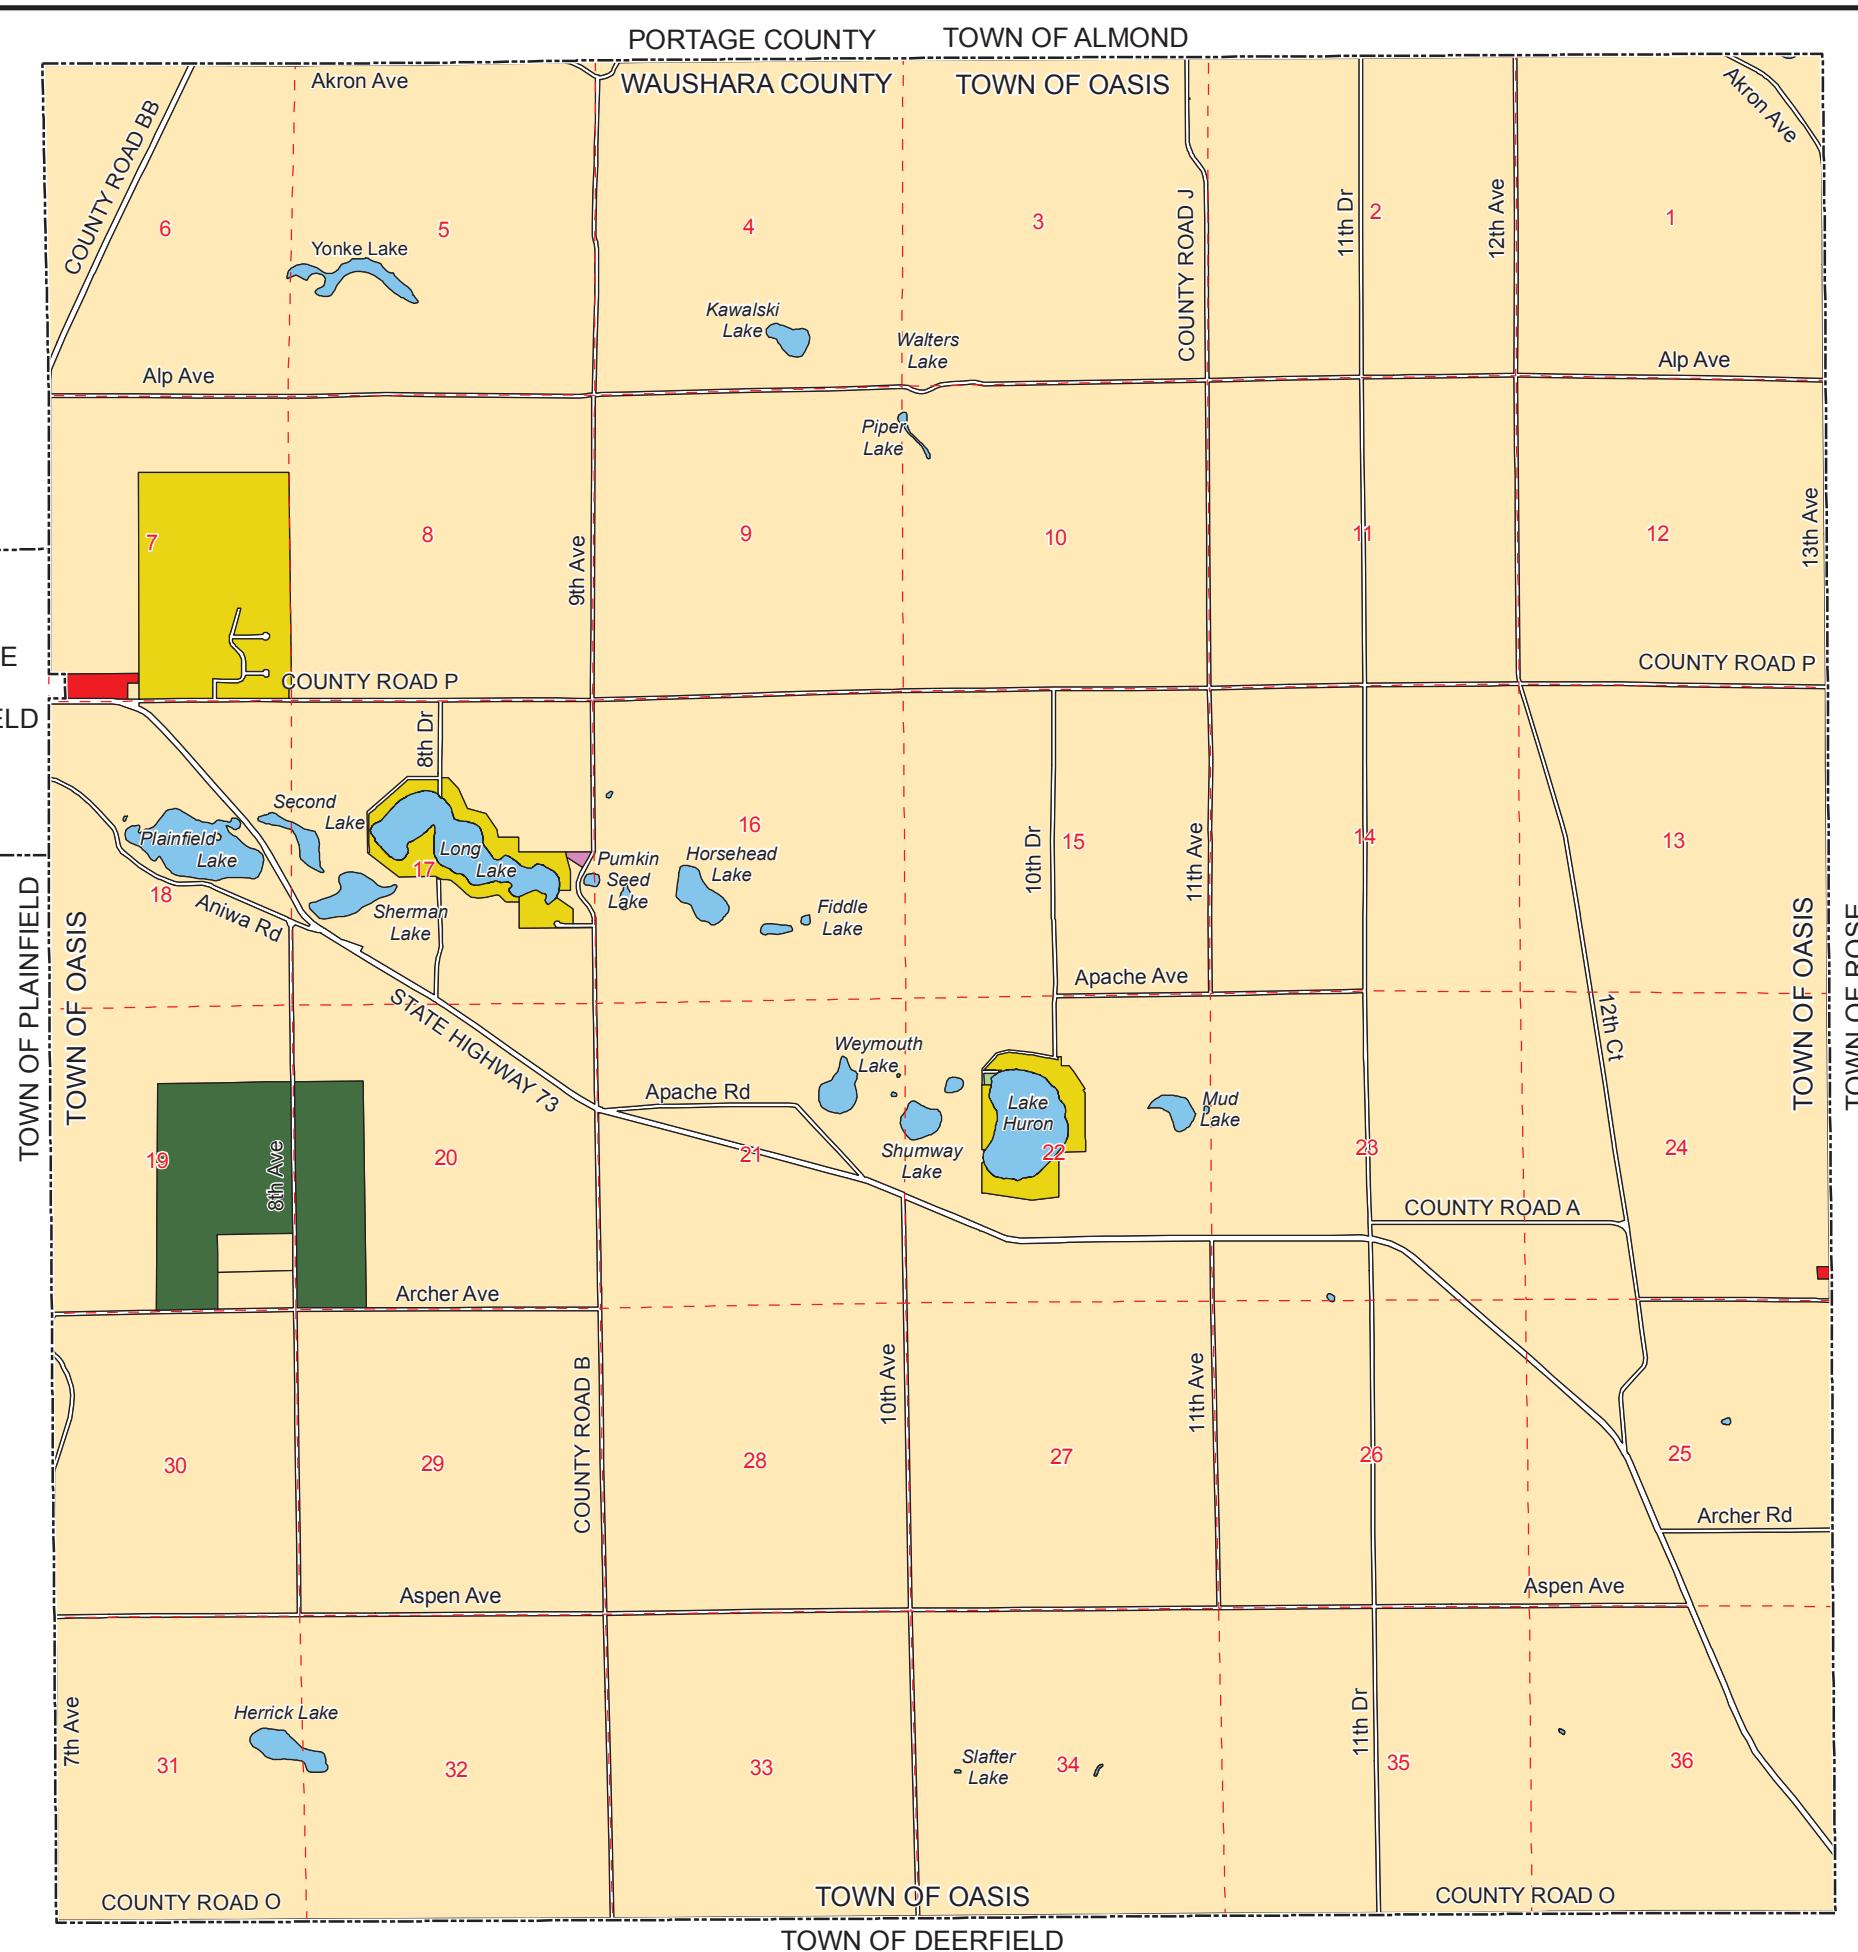

# EXHIBIT 8-2 TOWN OF OASIS EXISTING ZONING

-  (A-G) General Agricultural (Minimum Lot Size 1 Acre)
-  (A-G) General Agricultural Zone 2 (Minimum Lot Size 2 Acres)
-  (A-G) General Agricultural Zone 3 (Minimum Lot Size 3 Acres)
-  (A-G) General Agricultural Zone 5 (Minimum Lot Size 5 Acres)
-  (A-R) Agricultural Residential
-  (C-C) Community Commercial
-  (C-G) General Commercial
-  (C-S) Service Commercial
-  (M-G) General Manufacturing
-  (M-I) Intensive Manufacturing
-  (O-F) Forest
-  (O-N) Natural Resource Preservation
-  (O-P) Park & Recreation
-  (O-SW) Shoreland / Wetland
-  (R-M) Residential Multiple Family
-  (RM-P) Residential Multifamily Planned Development
-  (RS-10) Residential Single Family  
(Minimum Lot Size 10000 Square Feet)
-  (RS-20) Residential Single Family  
(Minimum Lot Size 20000 Square Feet)
-  (RSP-10) Residential Single Family  
Planned Development
-  Water
-  Right of Way

Source: Town of Oasis Zoning and Base Data provided by Waushara County, 2008.

This data was created for use by the East Central Wisconsin Regional Planning Commission Geographic Information System. Any other use/application of this information is the responsibility of the user and such use/application is at their own risk. East Central Wisconsin Regional Planning Commission disclaims all liability regarding fitness of the information for any use other than for East Central Wisconsin Regional Planning Commission business.

Prepared By  
EAST CENTRAL WISCONSIN  
REGIONAL PLANNING COMMISSION-DECEMBER 2008

VILLAGE OF PLAINFIELD

TOWN OF DEERFIELD

PORTAGE COUNTY  
WAUSHARA COUNTY

TOWN OF ALMOND  
TOWN OF OASIS

TOWN OF OASIS  
TOWN OF ROSE