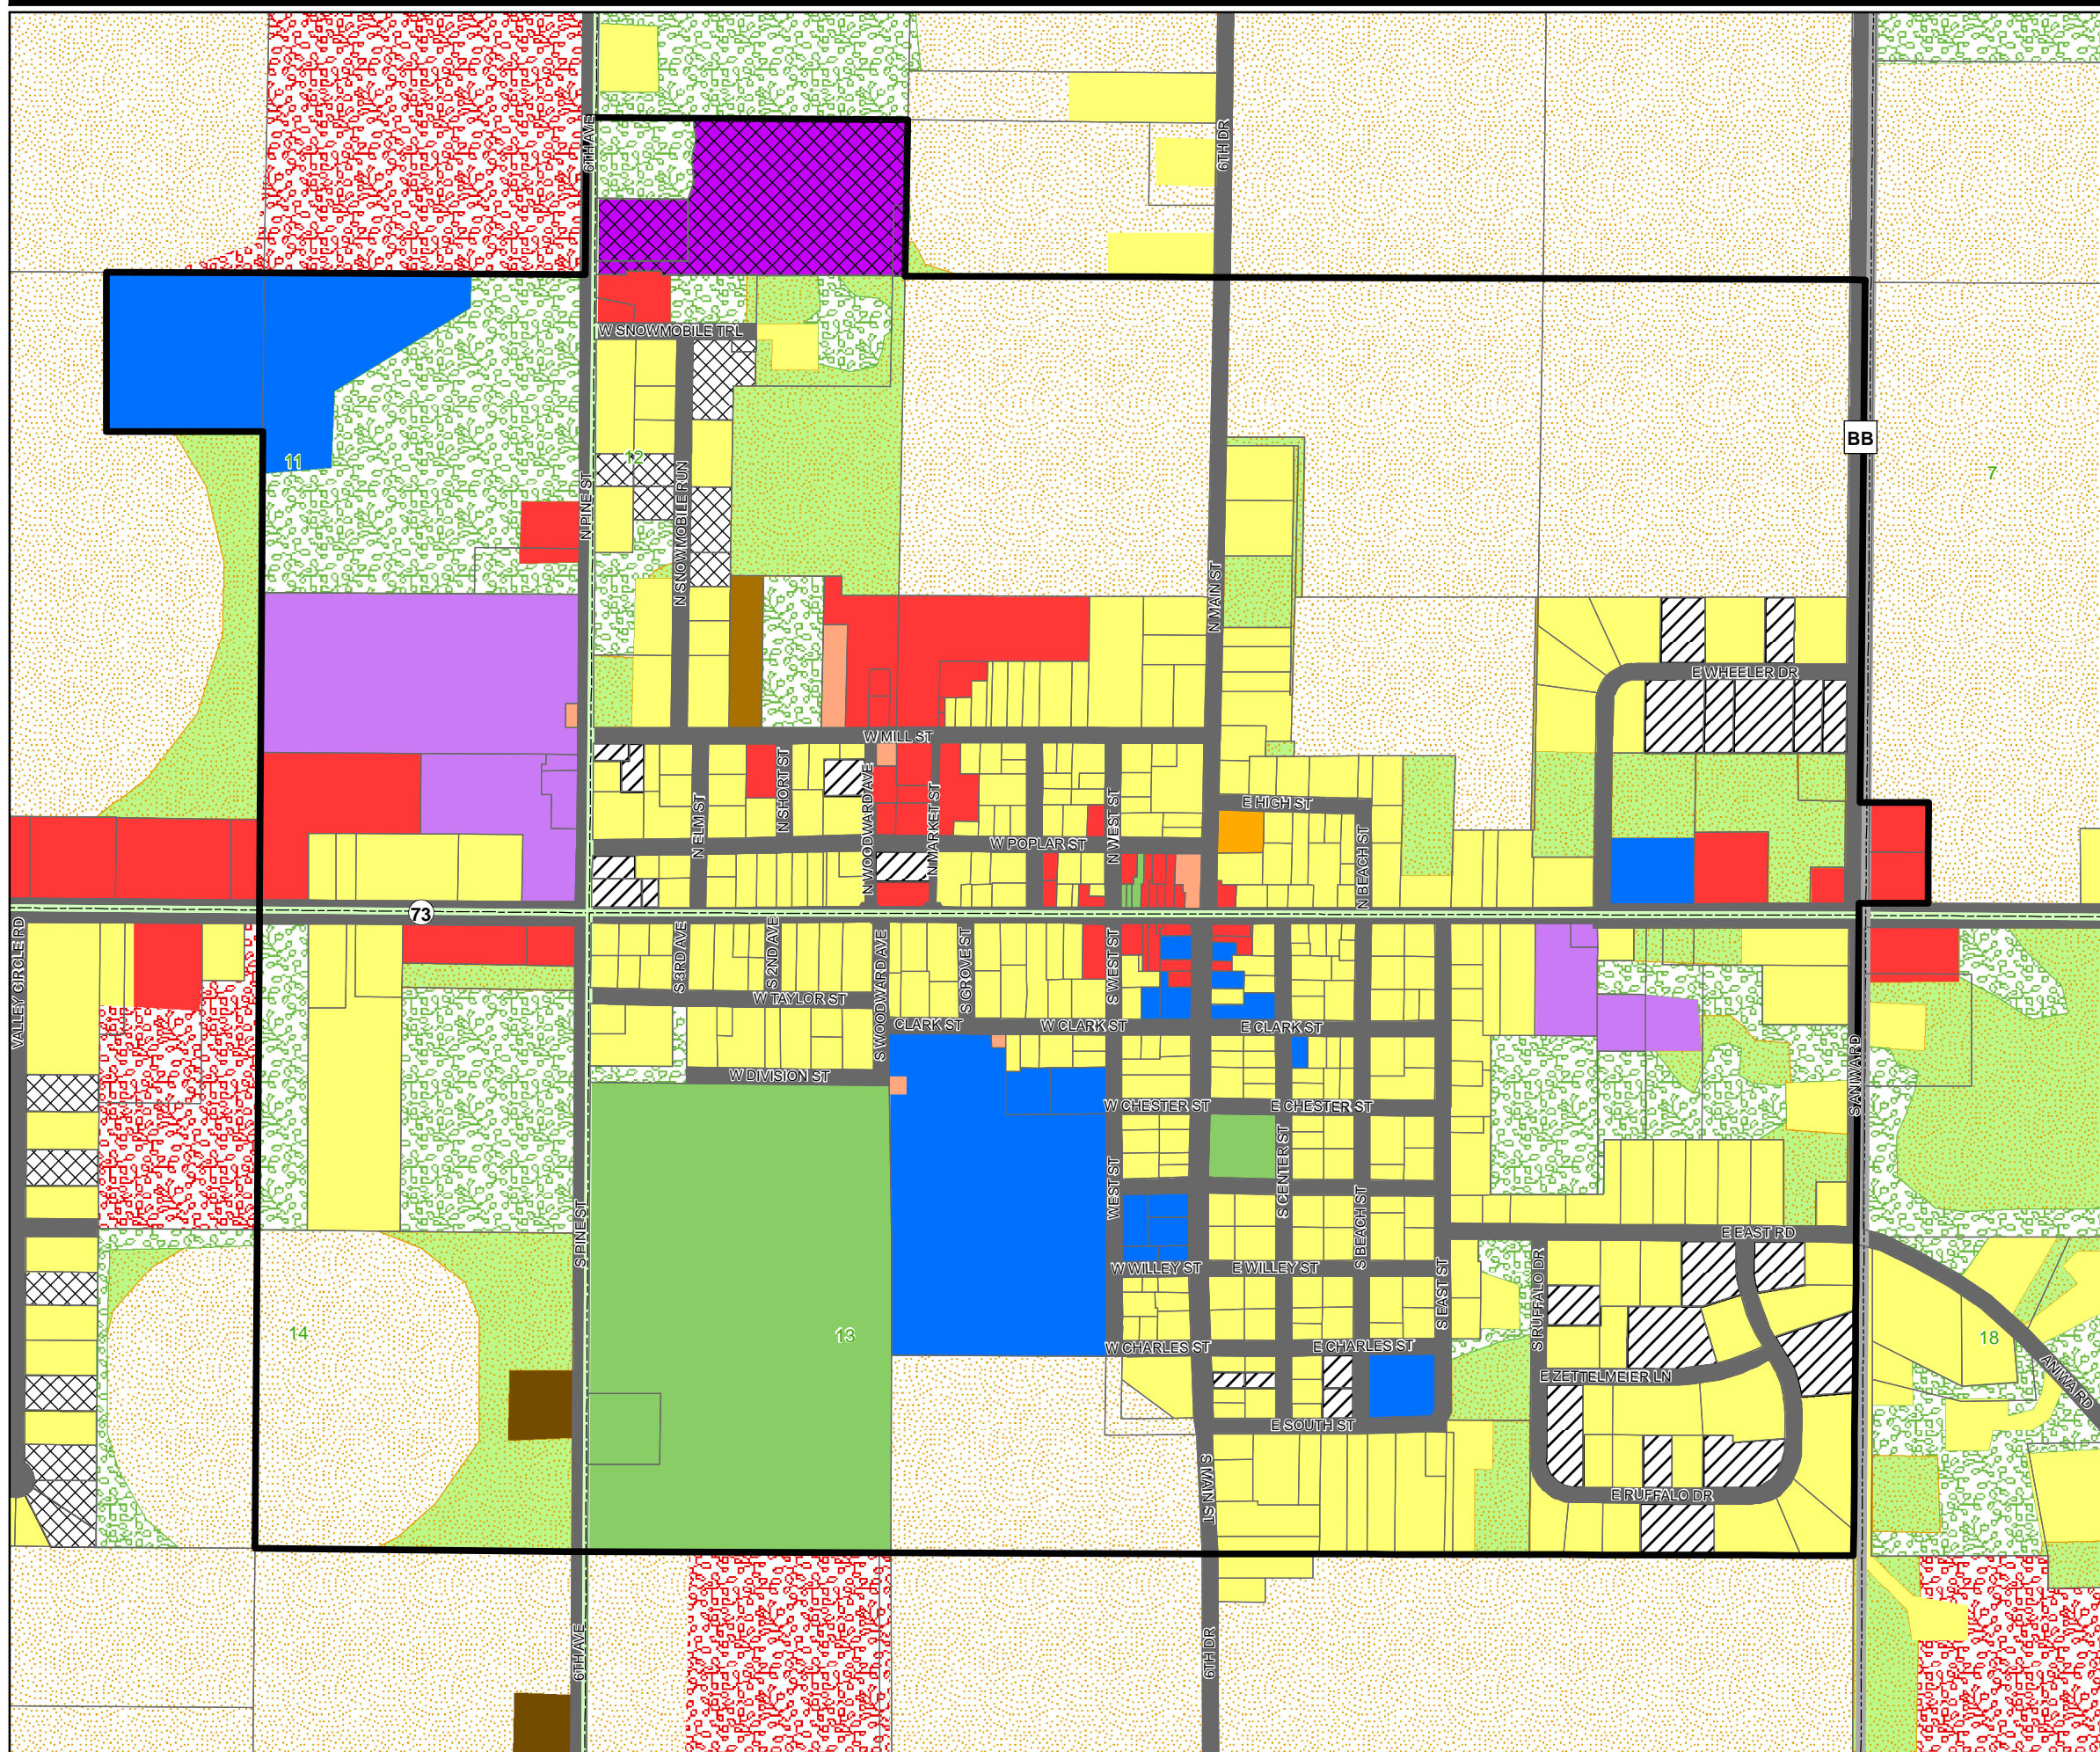

EXISTING LAND USE - INSET

Village of Plainfield
Waushara County, WI

MAP - 5A

Legend

Plainfield Village Limits	Existing Land Use
Tax Parcels	Agriculture
Towns	Forest Agriculture
Sections	Open Space
Roads	Wooded Lands
Lakes	Single Family Residential
Rivers	Multi-Family Residential
	Mobile Home Residential
	Farmsteads
	Vacant Lands
	Platted Lands
	Utility
	Commercial
	Industrial
	Landfill
	Public/Institutional
	Parks and Recreation
	Open Water
	Transportation

Feet

Sources:
- Base data provided by Waushara County
- Land use observed from Ortho Photos

Drafted - LSR, Date - 043009, File - g:/projects/...Plainf.