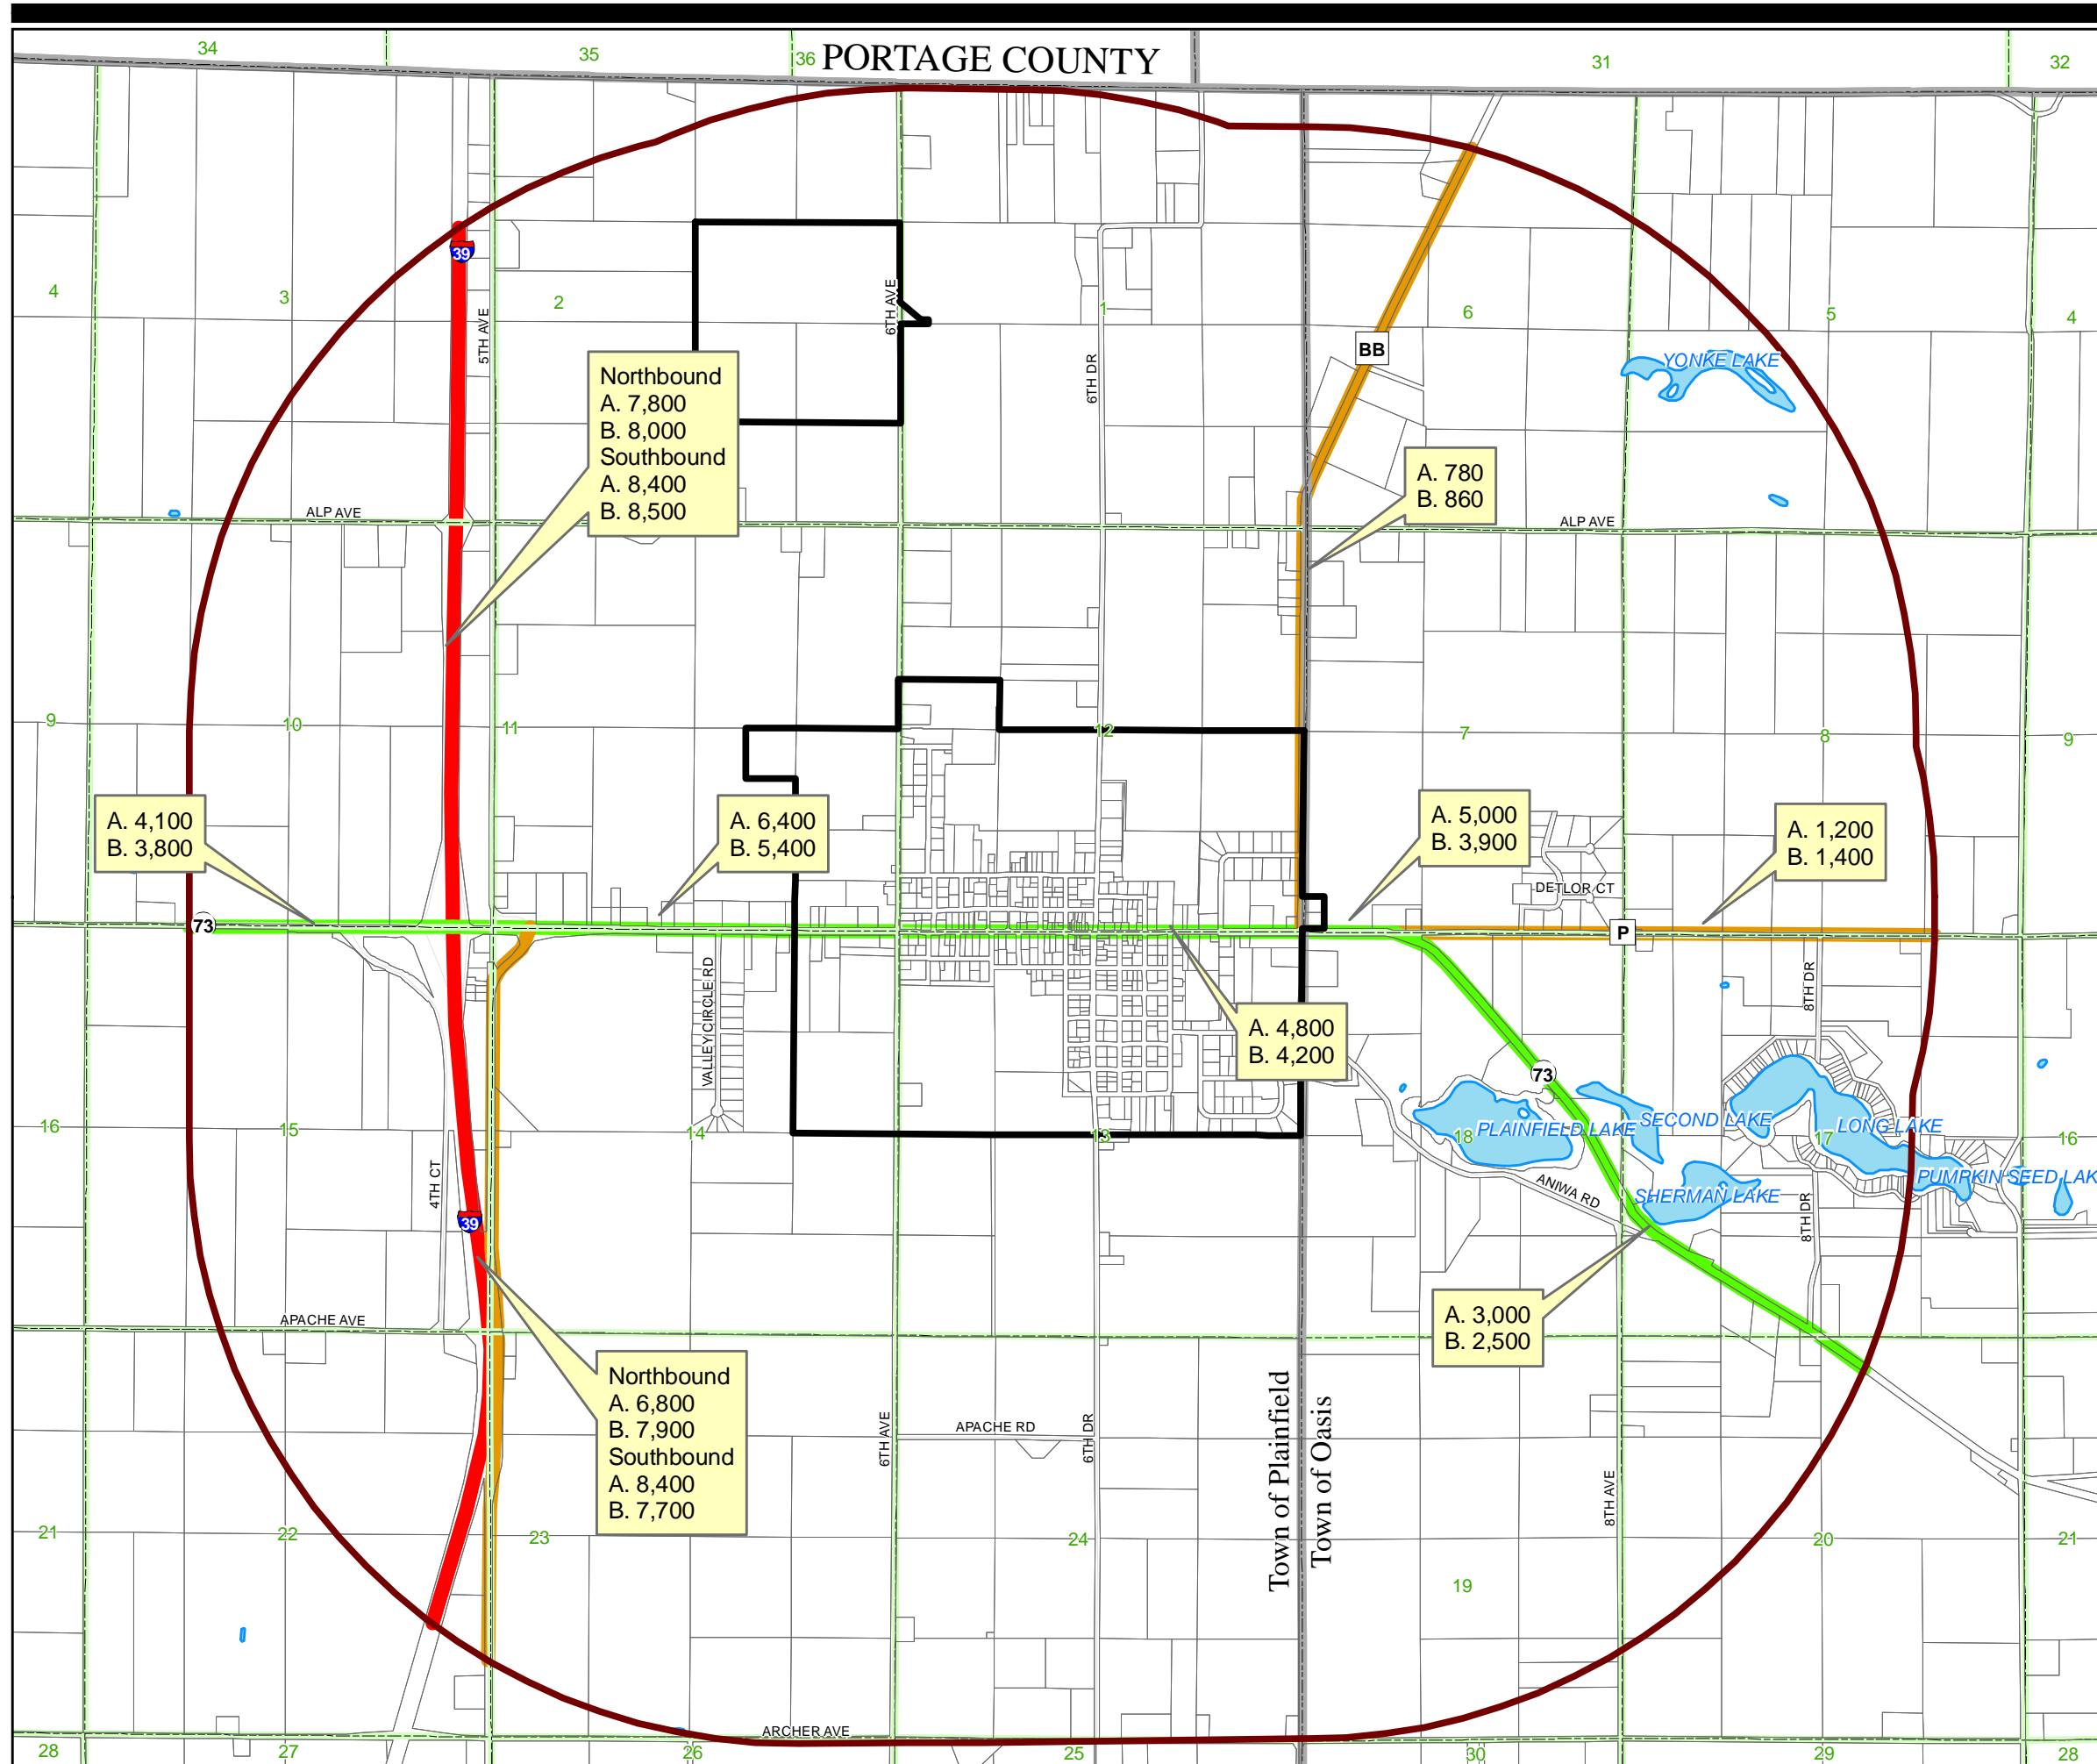

TRANSPORTATION FACILITIES

Village of Plainfield
Waushara County, WI

MAP - 2

Legend

- Planning Area
- ⊕ Plainfield Village Limits
- ▭ Towns
- ▭ Sections
- ▭ Tax Parcels
- 🌊 Lakes
- 🌊 Rivers

Functional Classification

- 🔴 Principal Arterial
- 🟢 Minor Arterial
- 🟠 Major Collector

Average Daily Traffic
A. 1997
B. 2003

Sources:
- Base data provided by Waushara County
- NFC AND ADT provided by WIDOT
Drafted - LSR, Date - 2-16-09, File - g:/projects/...Plainf