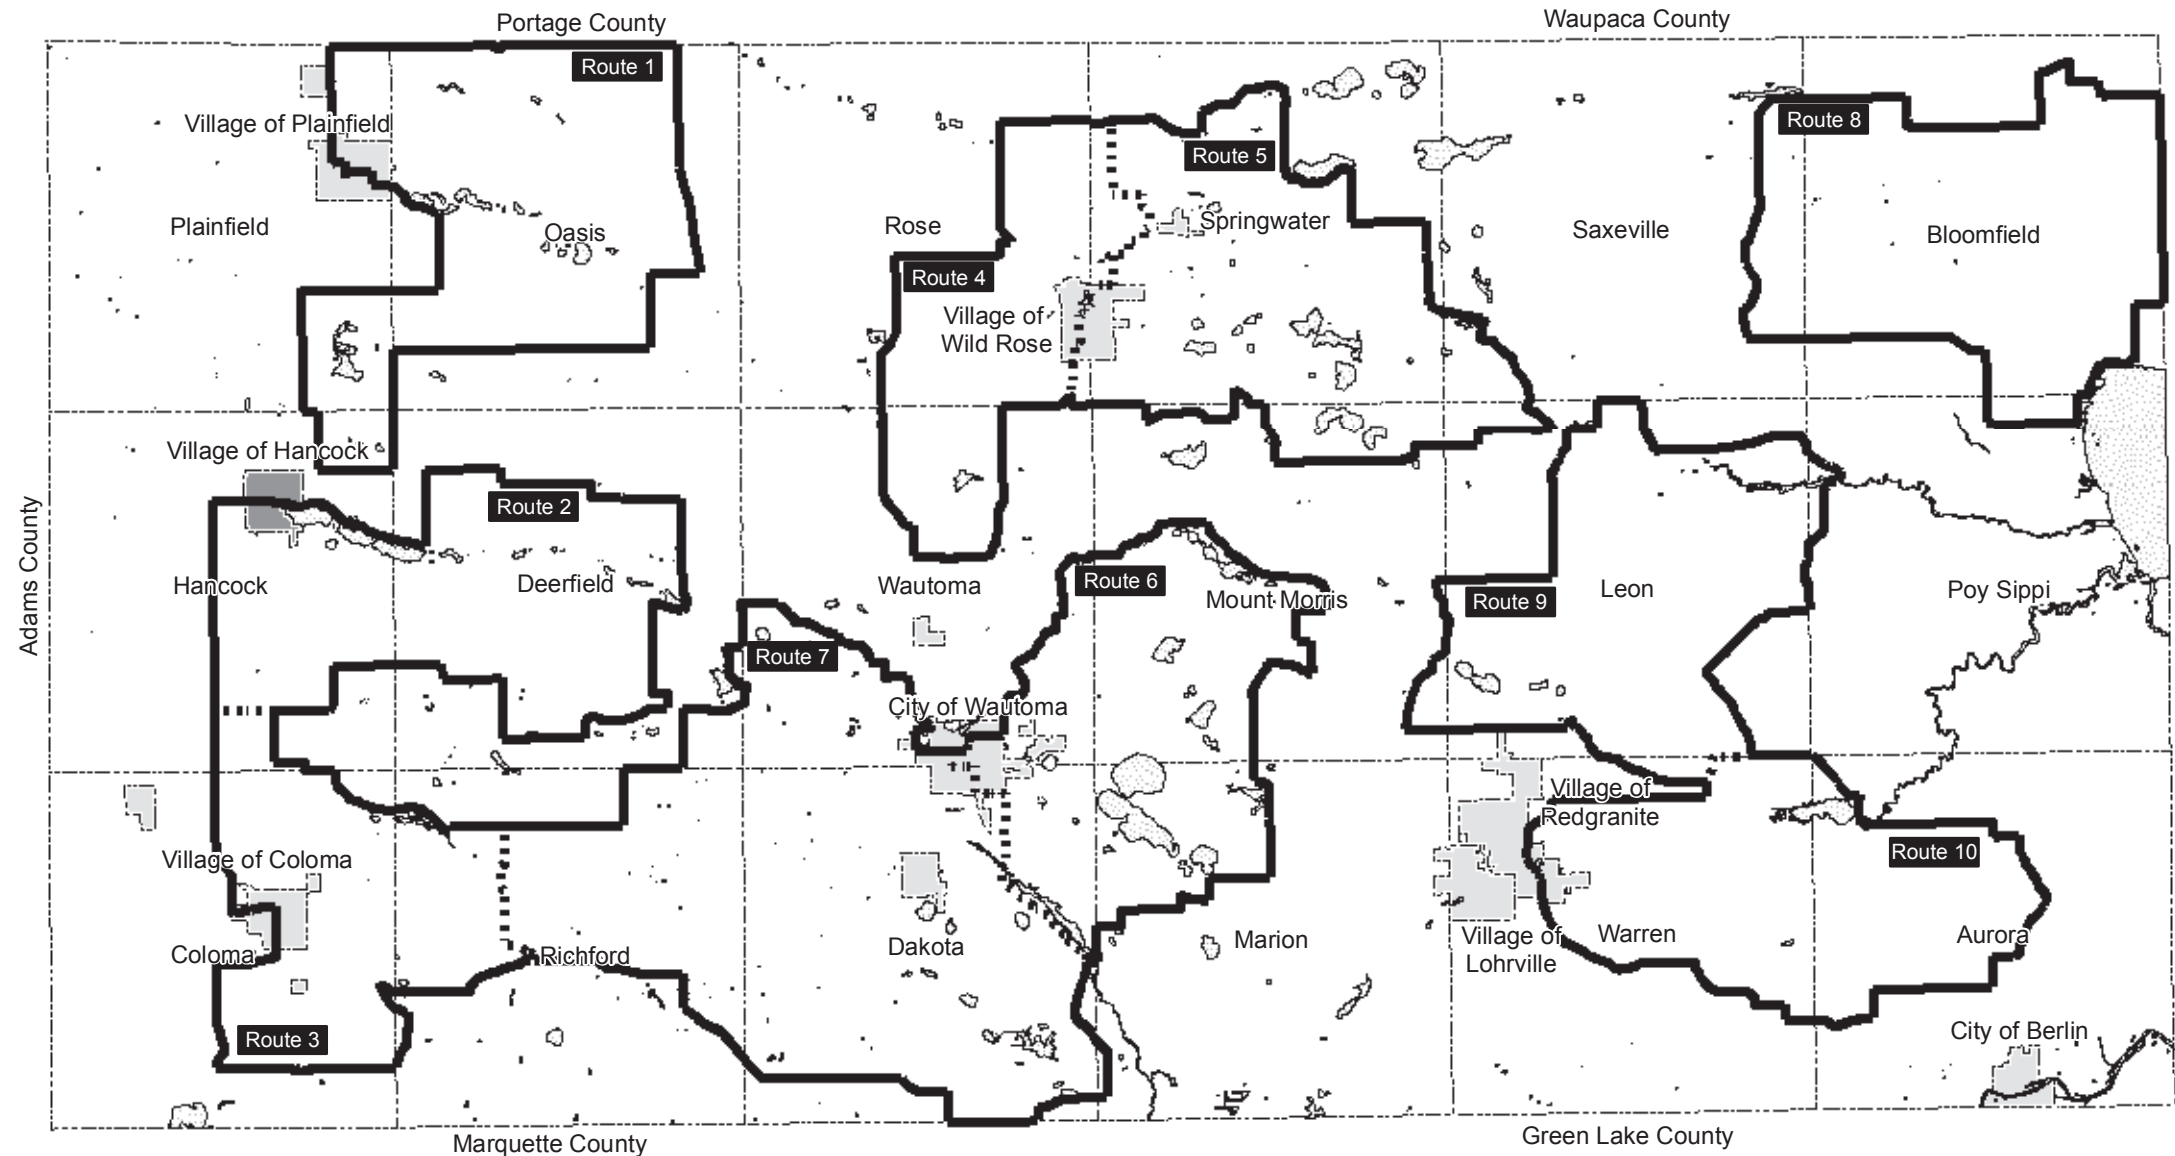

EXHIBIT 3-2 WAUSHARA COUNTY BIKE ROUTES

-  Bike Route
-  Shared Bike Route

Source: Digital Base Data and Bike Route Data provided by Waushara County.

This data was created for use by the East Central Wisconsin Regional Planning Commission Geographic Information System. Any other use/application of this information is the responsibility of the user and such use/application is at their own risk. East Central Wisconsin Regional Planning Commission disclaims all liability regarding fitness of the information for any use other than for East Central Wisconsin Regional Planning Commission business.

Prepared By
EAST CENTRAL WISCONSIN
REGIONAL PLANNING COMMISSION-DECEMBER 2008