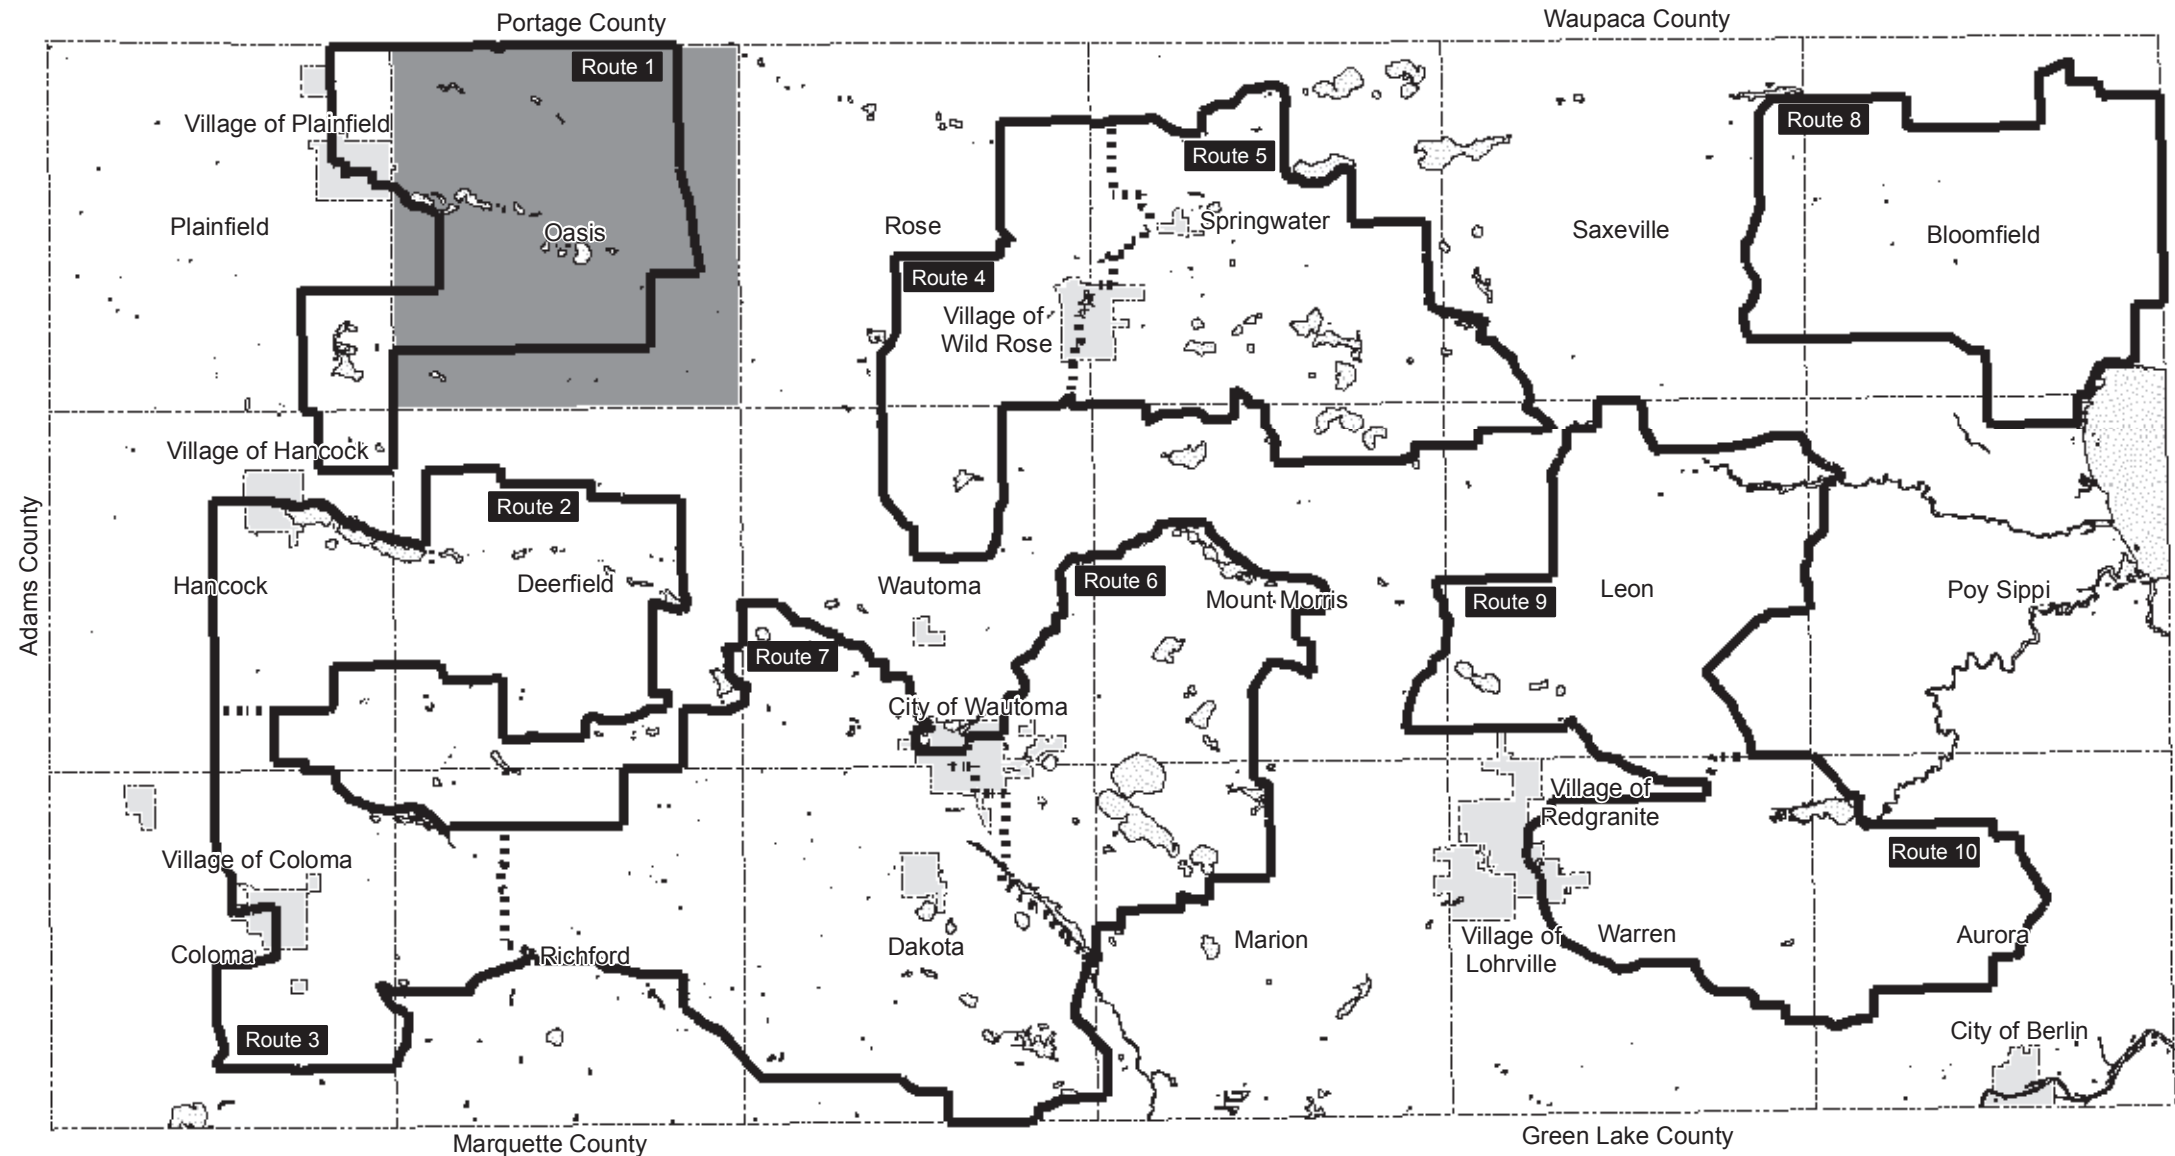

# EXHIBIT 3-2 WAUSHARA COUNTY BIKE ROUTES

-  Bike Route
-  Shared Bike Route

Source: Digital Base Data and Bike Route Data provided by Waushara County.

This data was created for use by the East Central Wisconsin Regional Planning Commission Geographic Information System. Any other use/application of this information is the responsibility of the user and such use/application is at their own risk. East Central Wisconsin Regional Planning Commission disclaims all liability regarding fitness of the information for any use other than for East Central Wisconsin Regional Planning Commission business.

Prepared By  
EAST CENTRAL WISCONSIN  
REGIONAL PLANNING COMMISSION-DECEMBER 2008