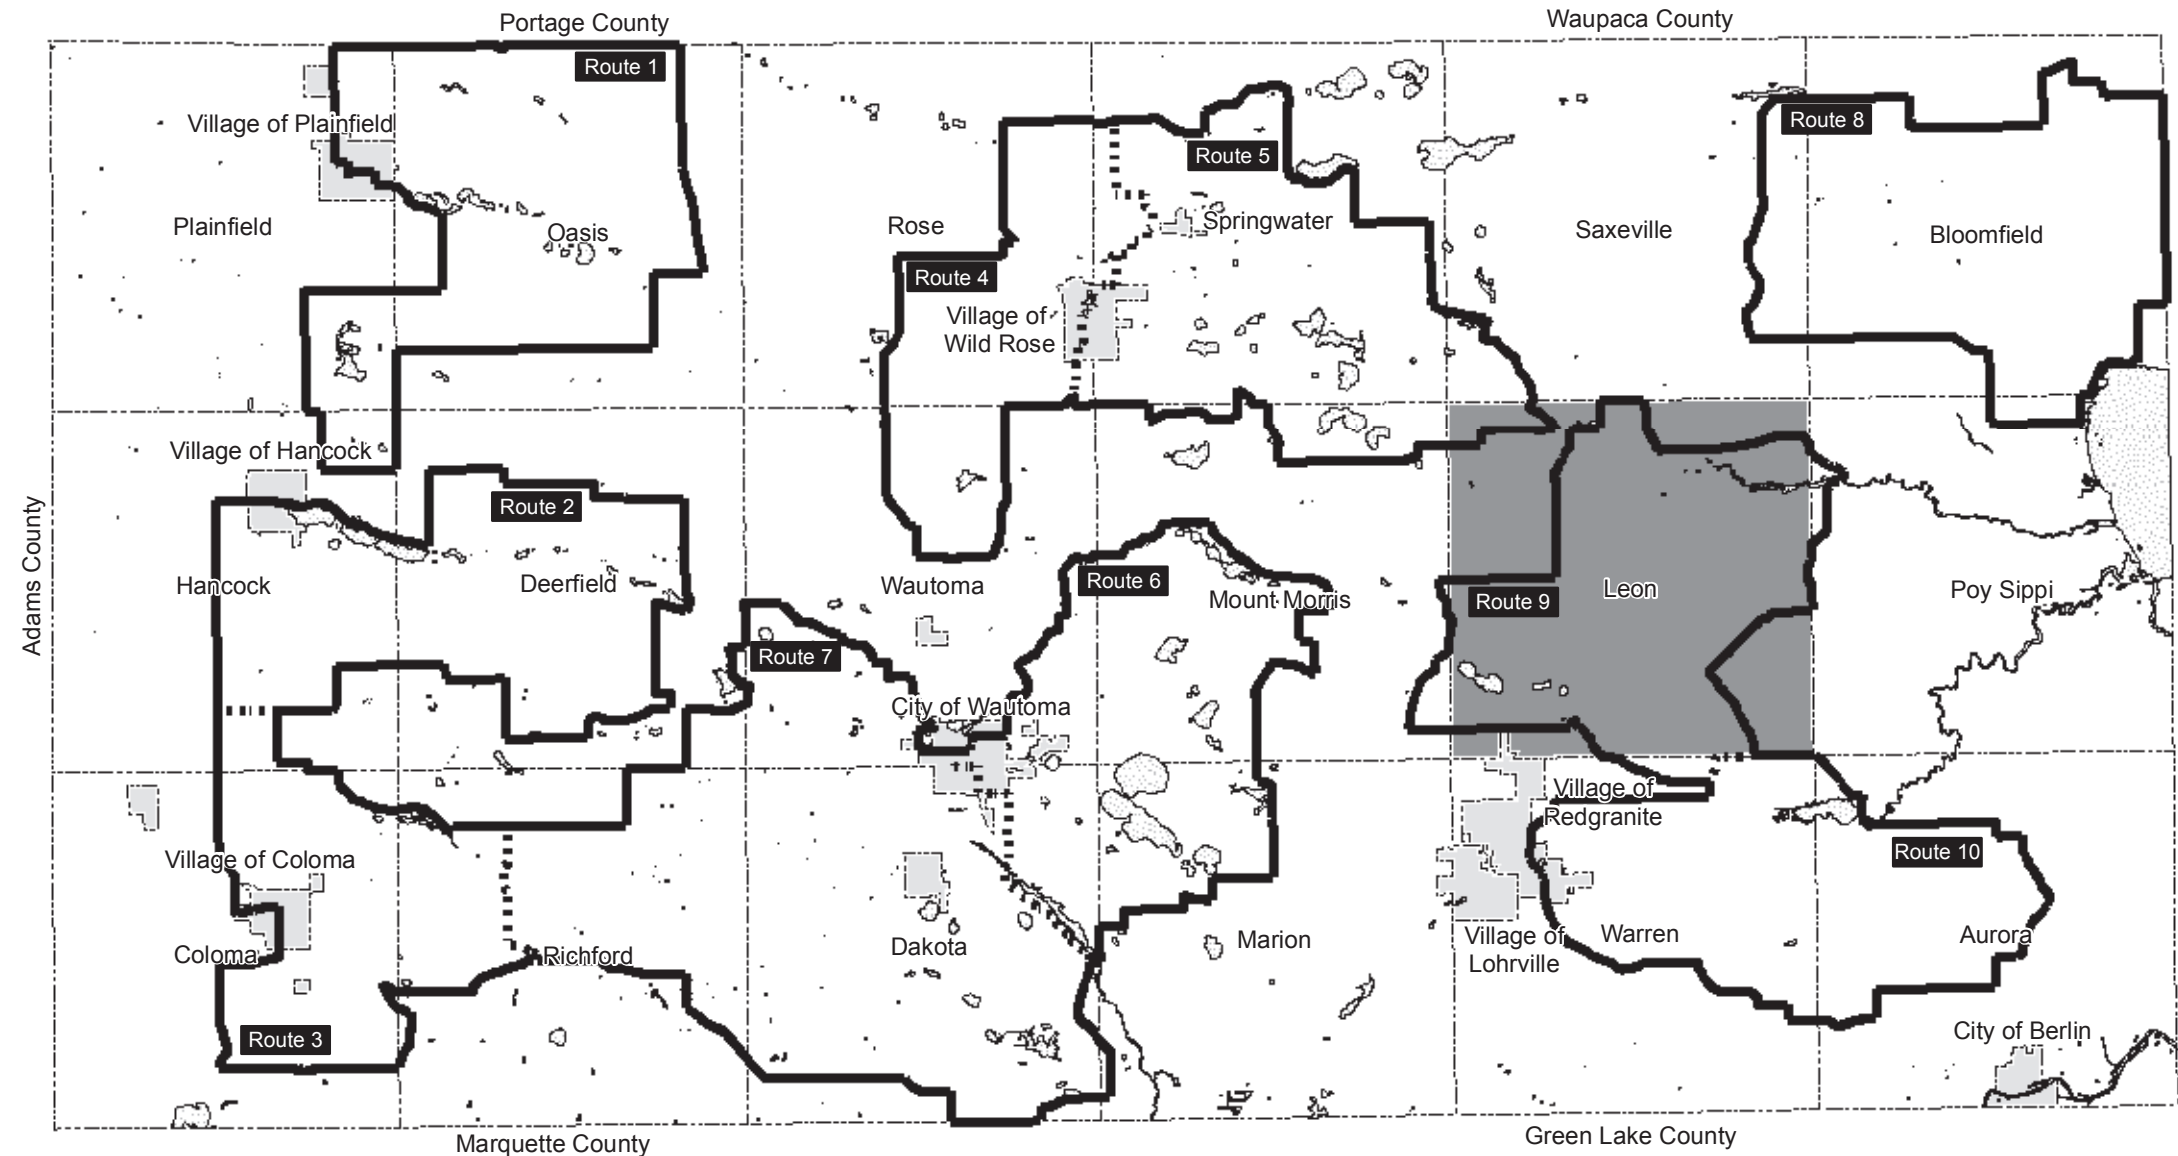

EXHIBIT 3-2 WAUSHARA COUNTY BIKE ROUTES

-  Bike Route
-  Shared Bike Route

Source: Digital Base Data and Bike Route Data provided by Waushara County.

This data was created for use by the East Central Wisconsin Regional Planning Commission Geographic Information System. Any other use/application of this information is the responsibility of the user and such use/application is at their own risk. East Central Wisconsin Regional Planning Commission disclaims all liability regarding fitness of the information for any use other than for East Central Wisconsin Regional Planning Commission business.

Prepared By
EAST CENTRAL WISCONSIN
REGIONAL PLANNING COMMISSION-DECEMBER 2008