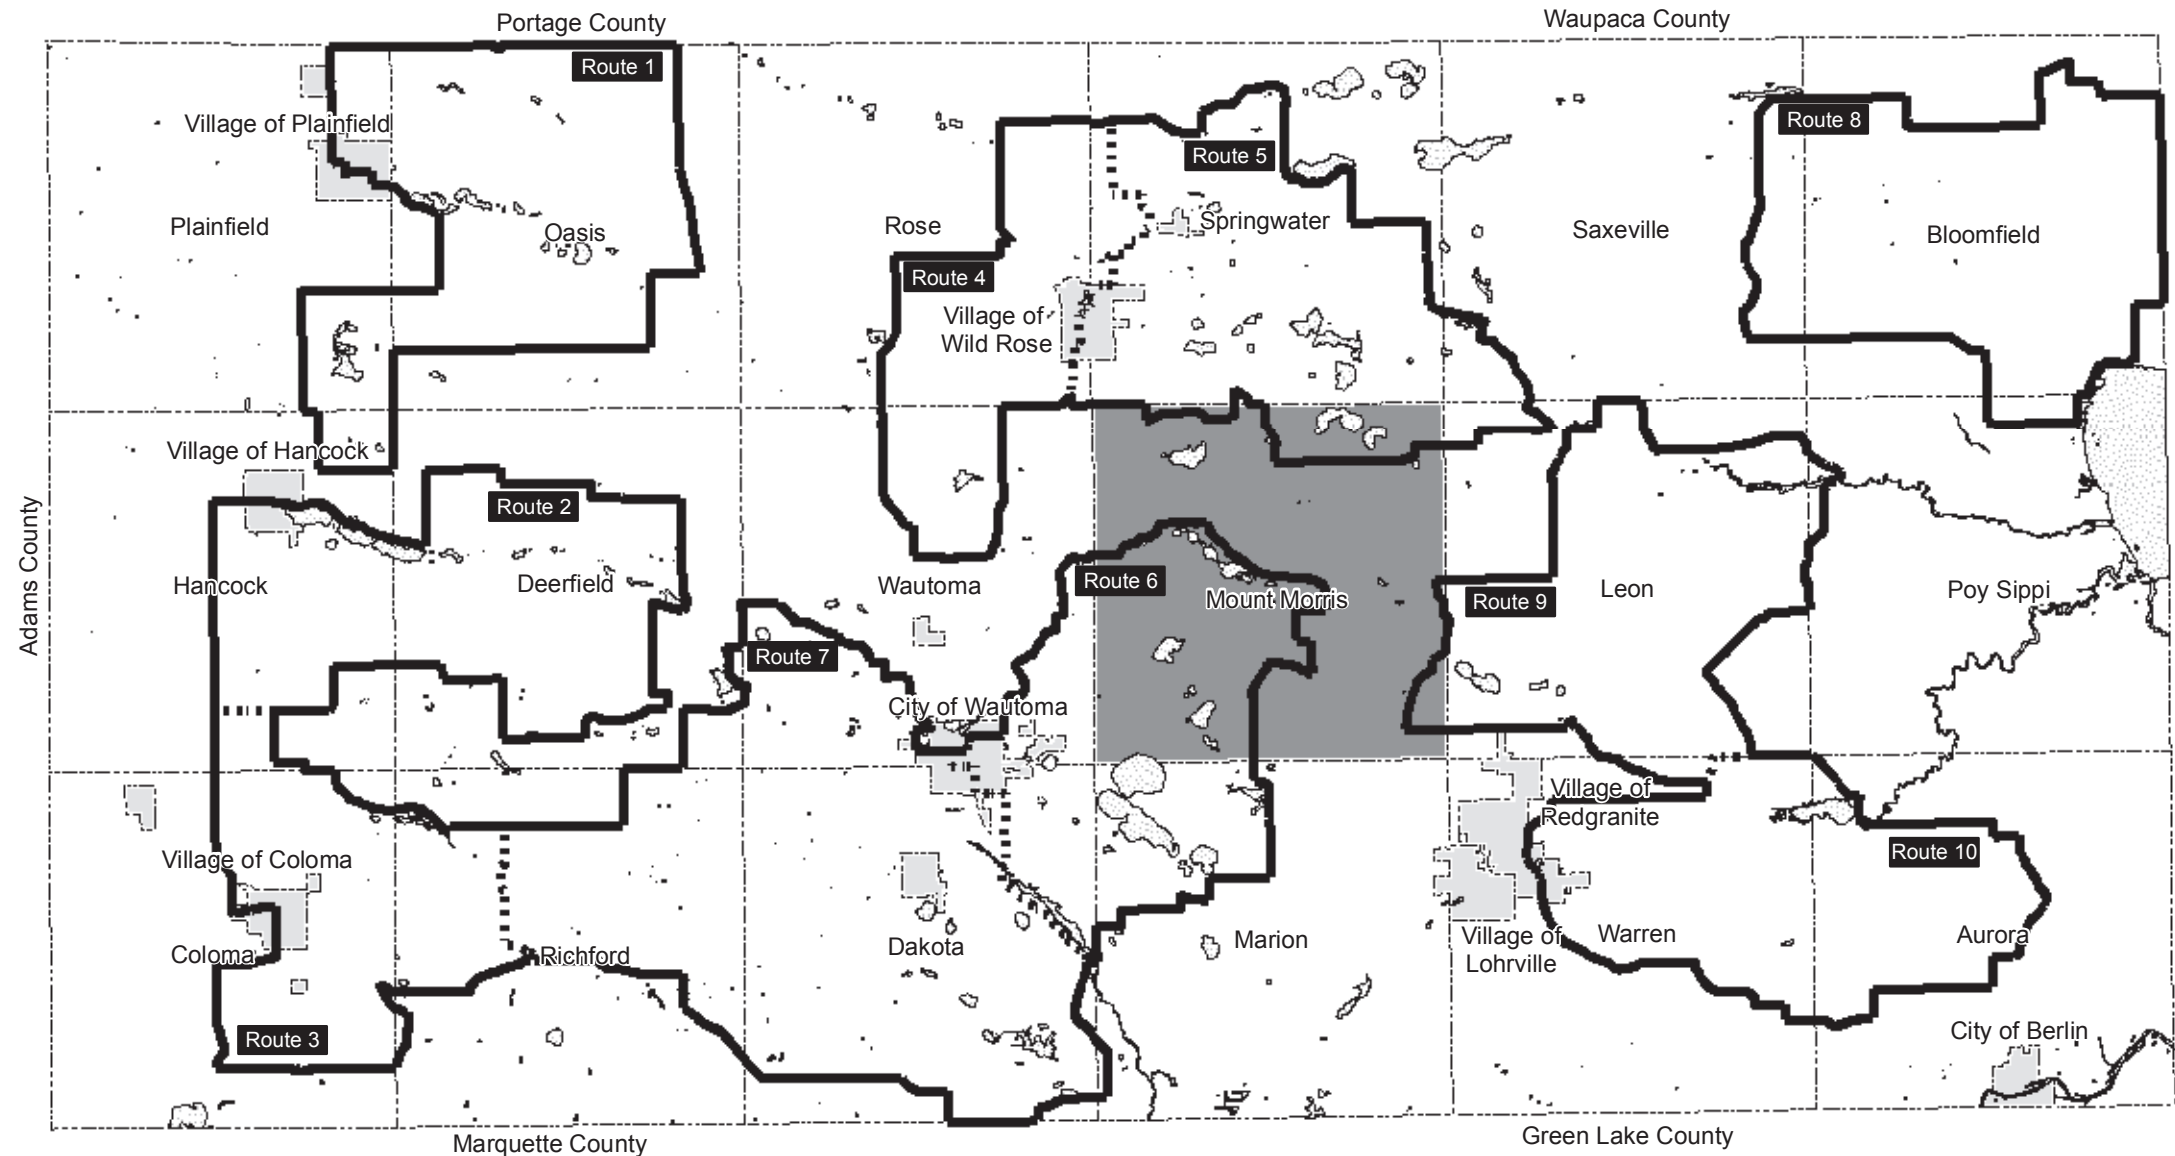

EXHIBIT 3-2 WAUSHARA COUNTY BIKE ROUTES

-  Bike Route
-  Shared Bike Route

Source: Digital Base Data and Bike Route Data provided by Waushara County.

This data was created for use by the East Central Wisconsin Regional Planning Commission Geographic Information System. Any other use/application of this information is the responsibility of the user and such use/application is at their own risk. East Central Wisconsin Regional Planning Commission disclaims all liability regarding fitness of the information for any use other than for East Central Wisconsin Regional Planning Commission business.

Prepared By
EAST CENTRAL WISCONSIN
REGIONAL PLANNING COMMISSION-DECEMBER 2008