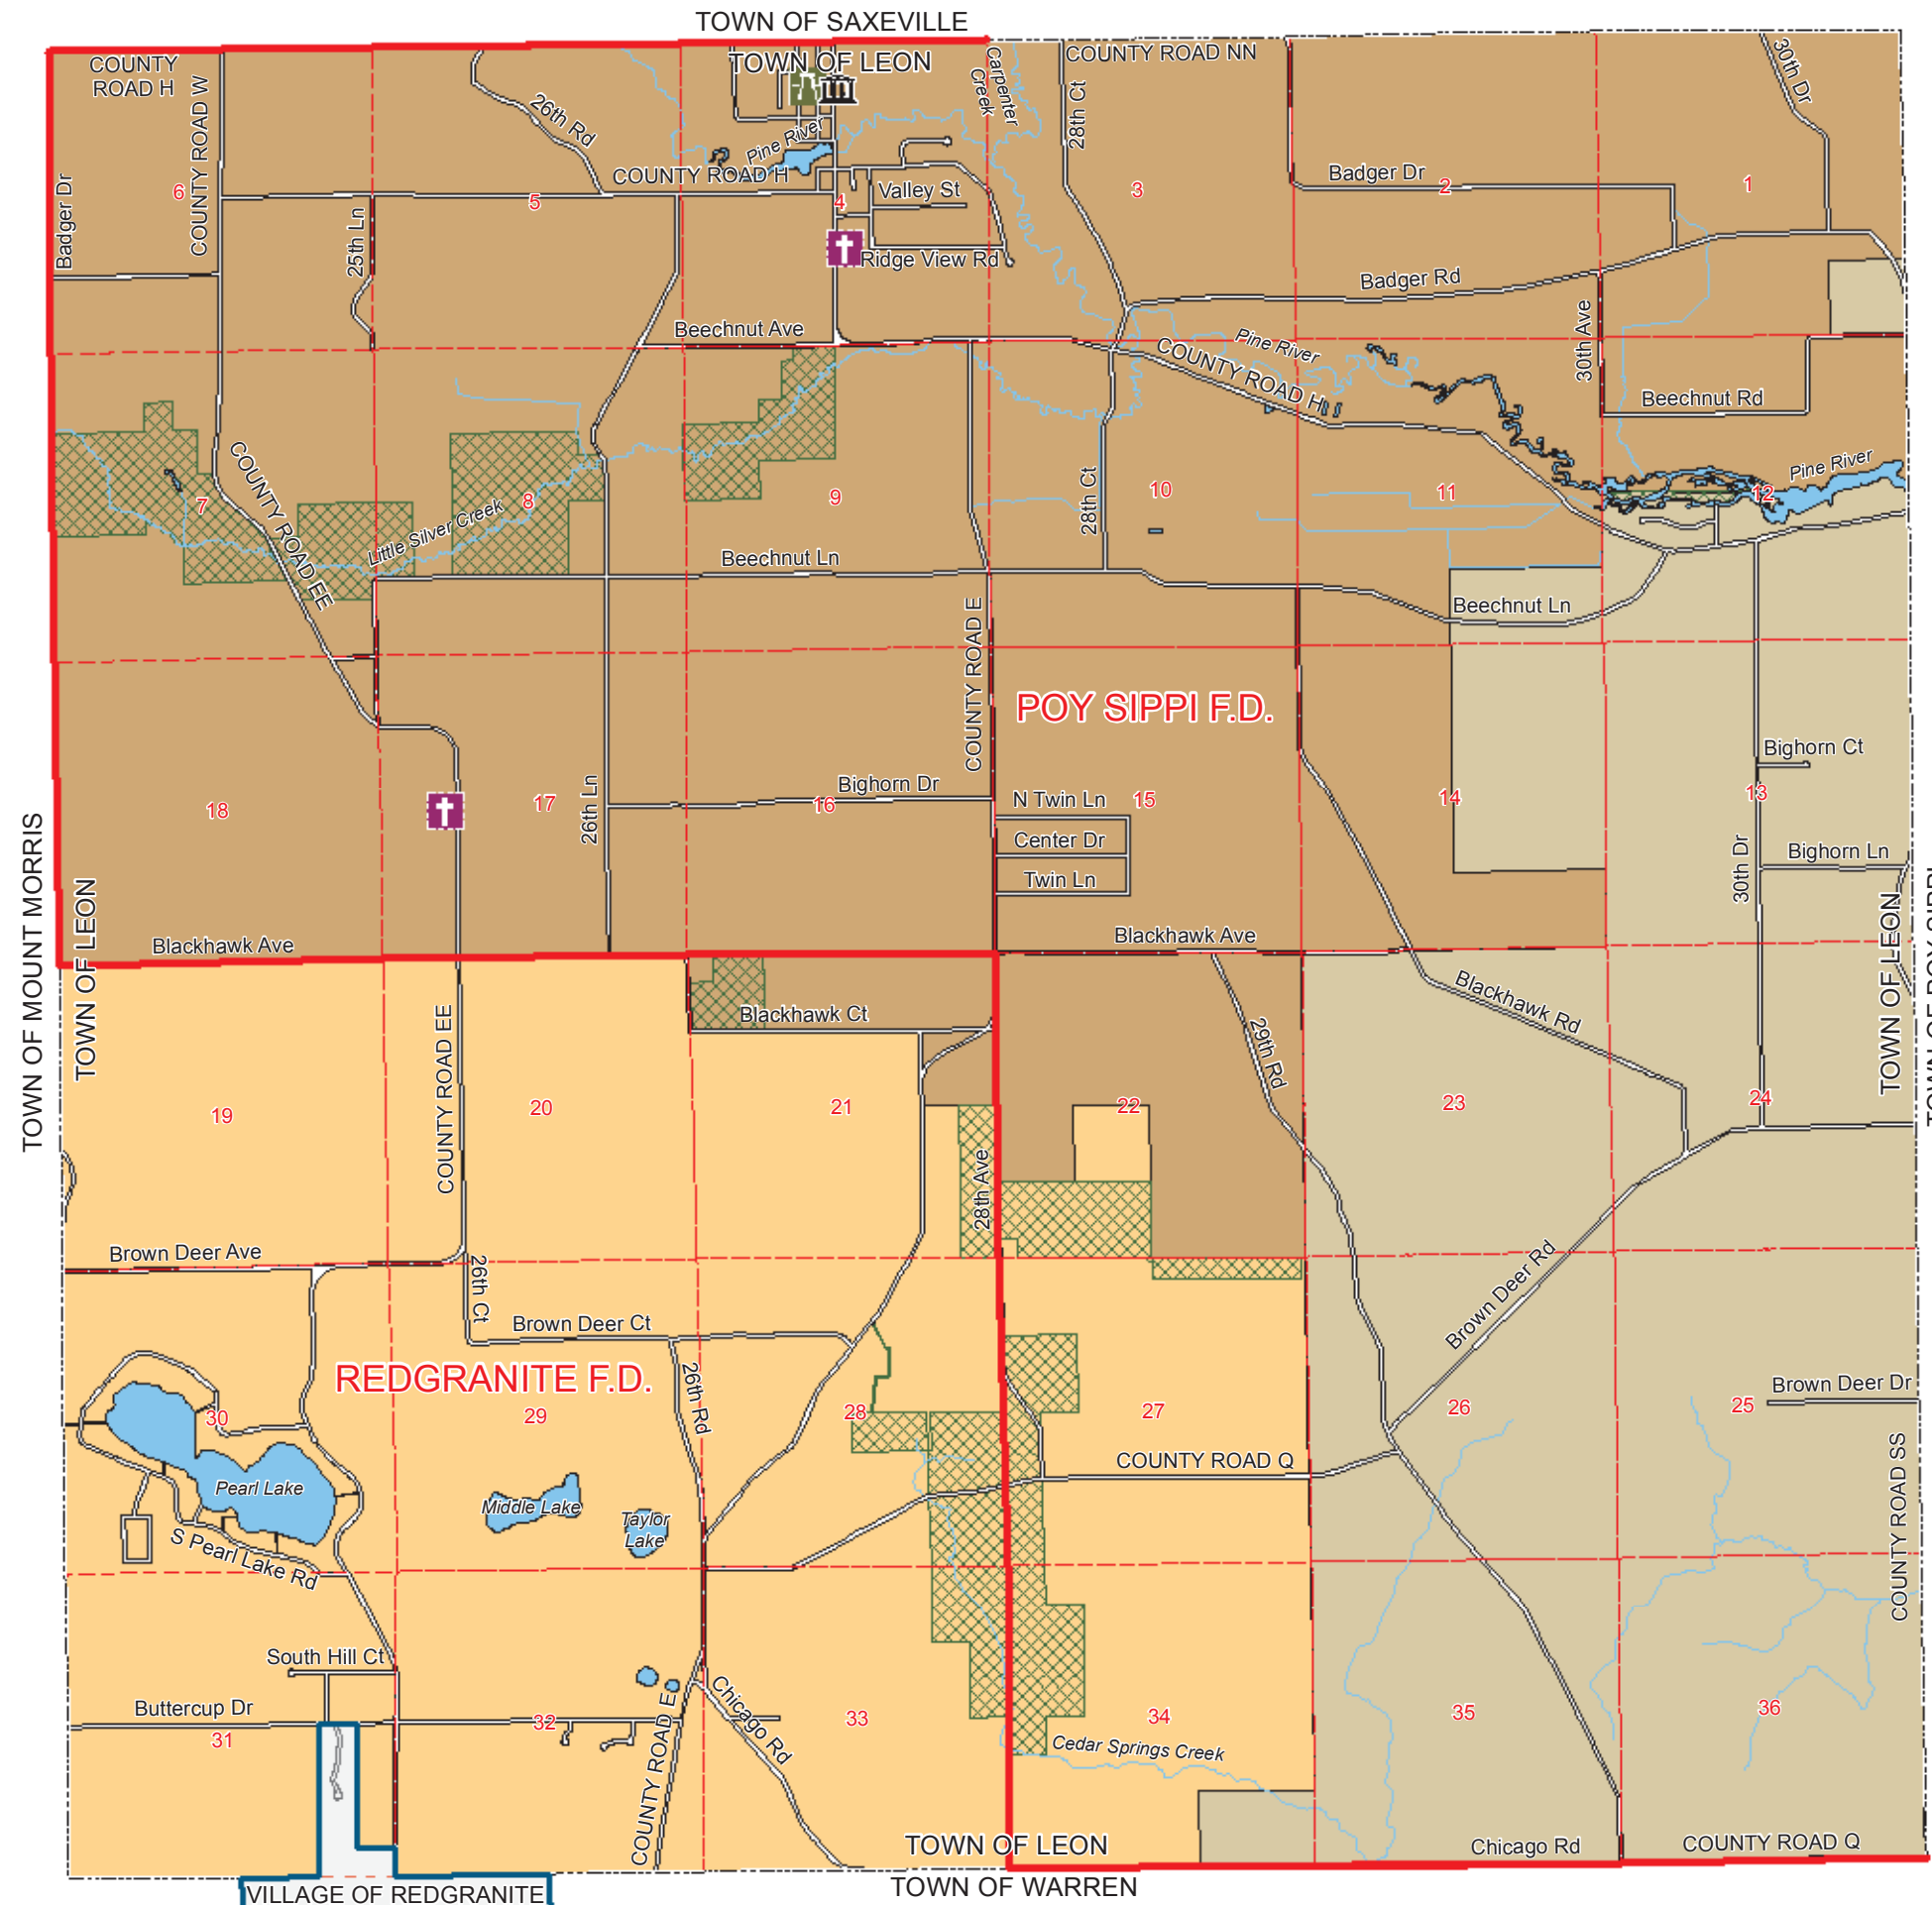

# EXHIBIT 4-2 TOWN OF LEON COMMUNITY FACILITIES

## School District Boundaries

- Almond-Bancroft School District
- Berlin Area School District
- Omro School District
- Tri-County Area School District
- Westfield School District
- Wautoma Area School District
- Waupaca School District
- Weyauwega-Fremont School District
- Wild Rose School District

## Other Features

- Fire Station
- Police Department
- County Sheriff's Department
- Hospital
- Park
- County Facility
- Town / Village Hall
- School
- Cemetery
- Church

- Police Service Boundary
- Fire Service Boundary
- Municipal Boundary
- Water
- DNR Fish & Wildlife Area
- DNR Fish Hatchery
- Mount Morris County Park
- US Fish & Wildlife Area

Source: Base data by Waushara County, 2008. Community facilities data provided by WI DNR & Waushara County.

This data was created for use by the East Central Wisconsin Regional Planning Commission Geographic Information System. Any other use/application of this information is the responsibility of the user and such use/application is at their own risk. East Central Wisconsin Regional Planning Commission disclaims all liability regarding fitness of the information for any use other than for East Central Wisconsin Regional Planning Commission business.