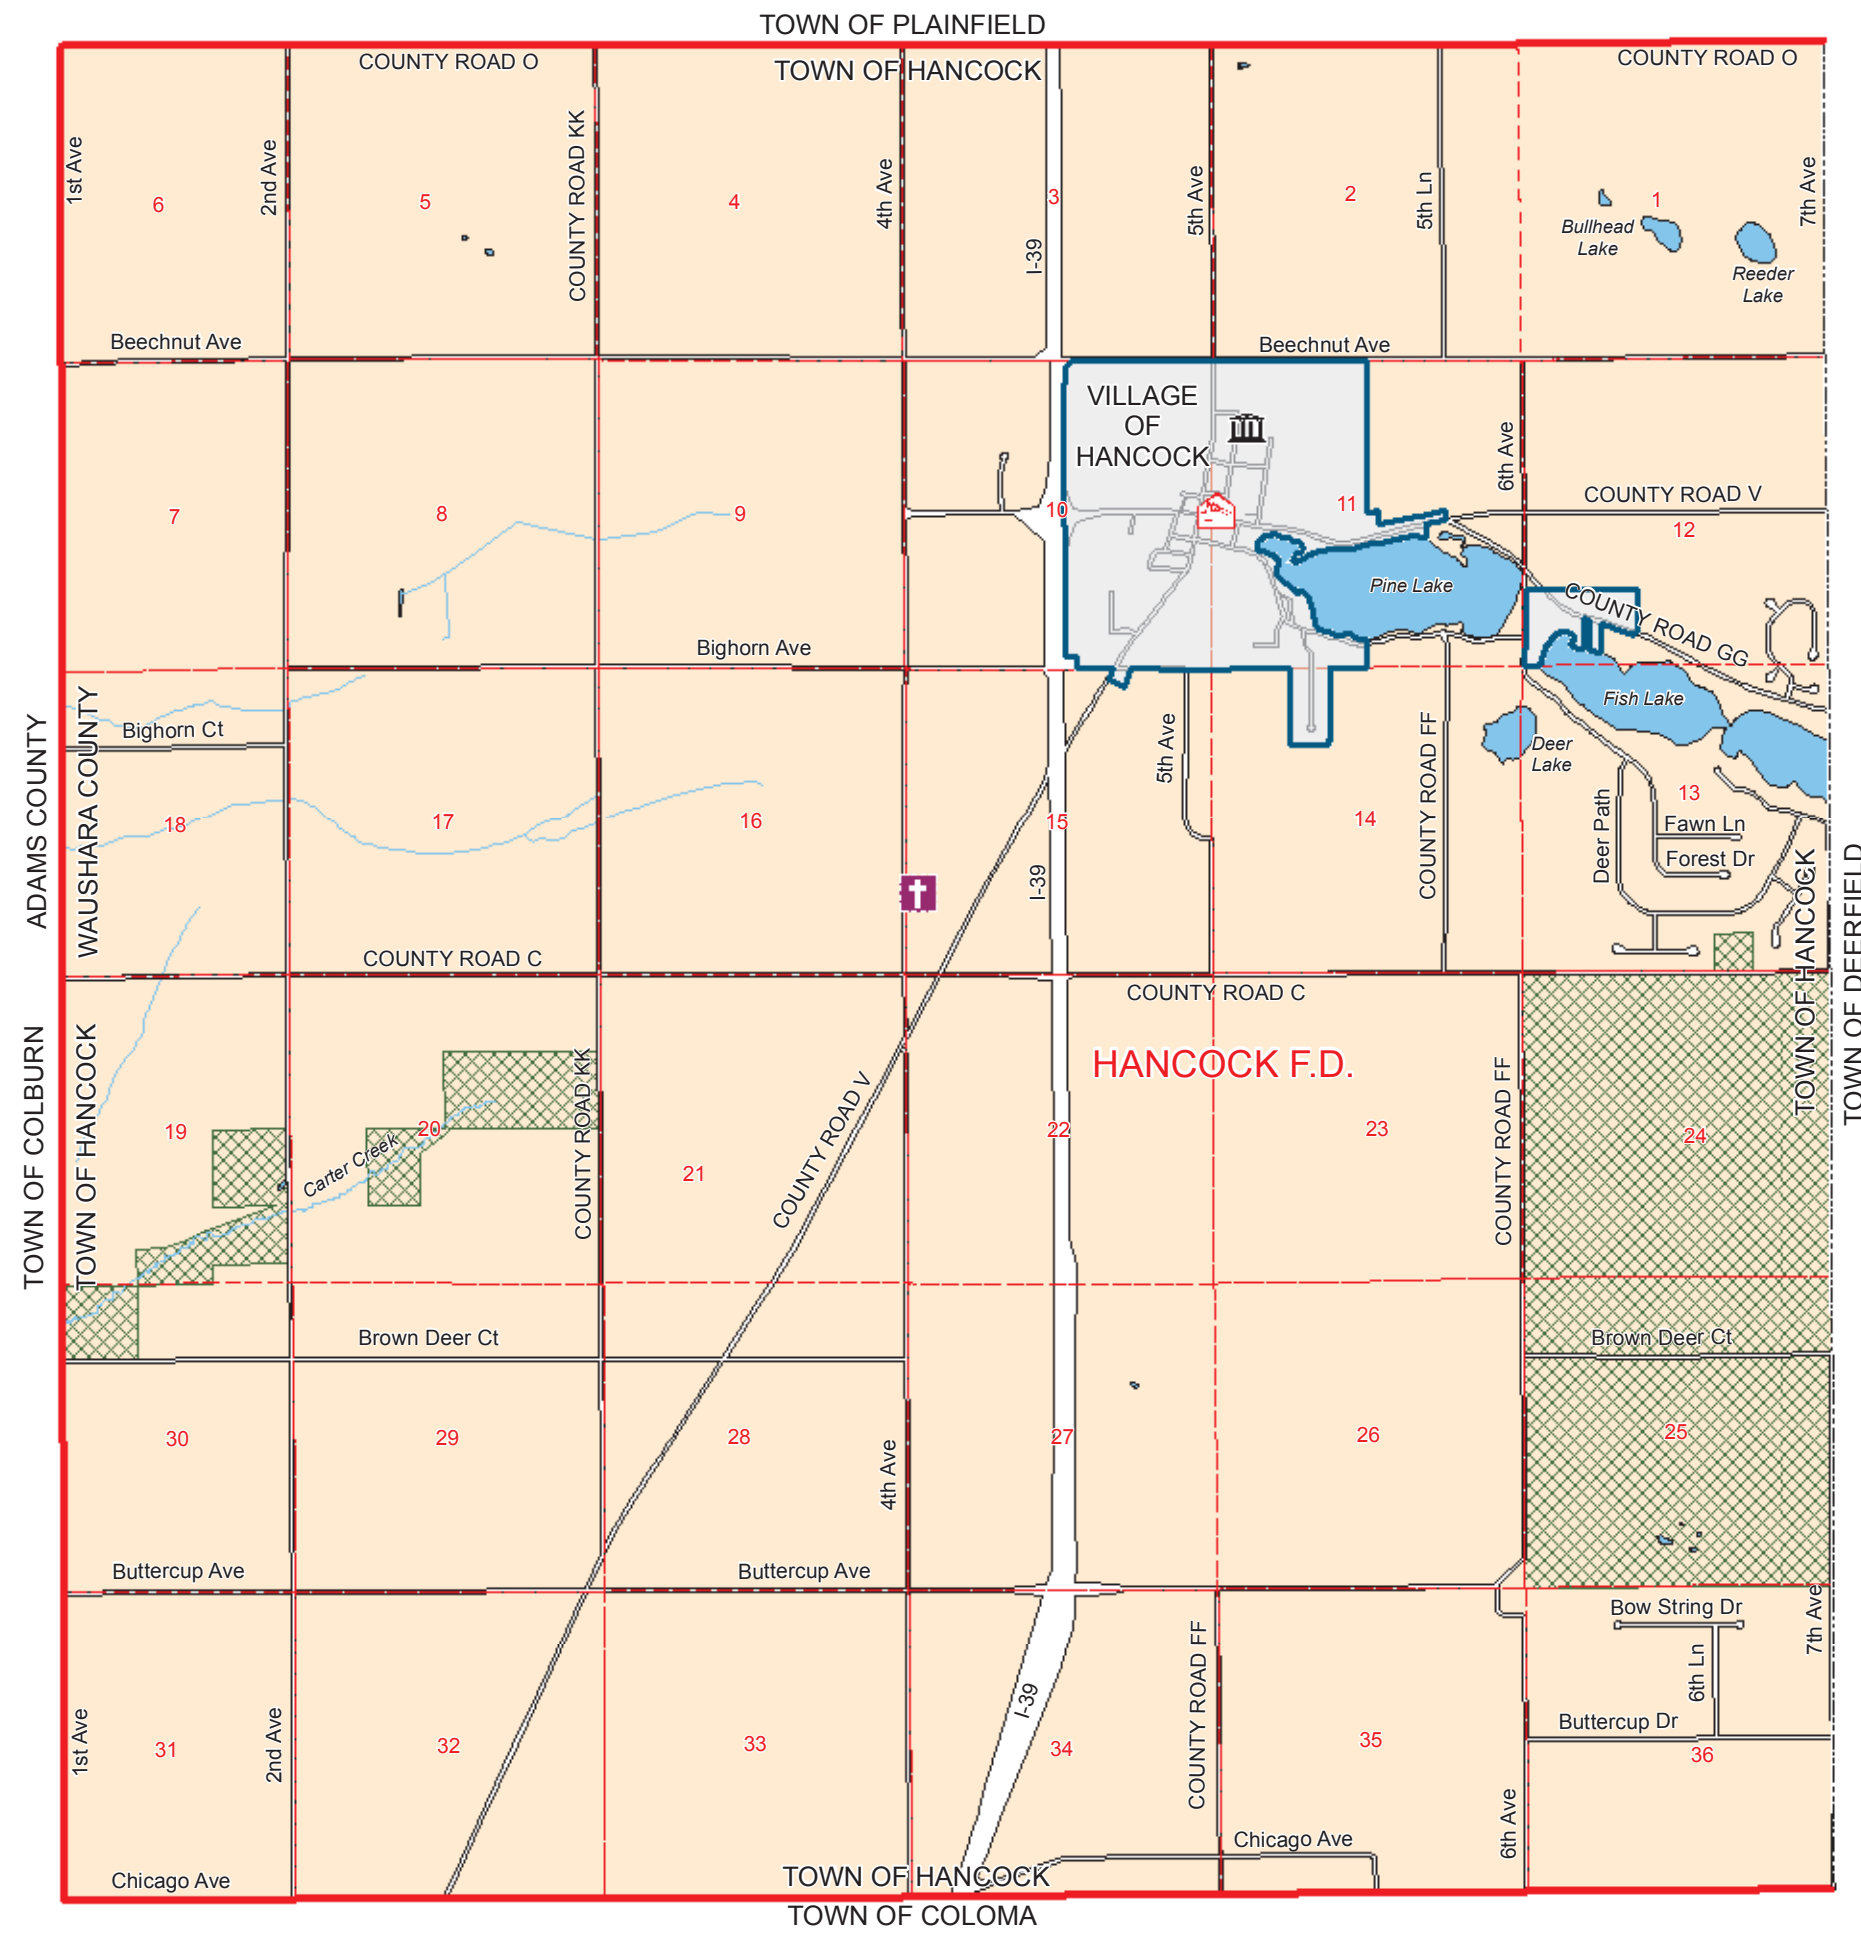

EXHIBIT 4-2 TOWN OF HANCOCK COMMUNITY FACILITIES

School District Boundaries

- Almond-Bancroft School District
- Berlin Area School District
- Omro School District
- Tri-County Area School District
- Westfield School District
- Wautoma Area School District
- Waupaca School District
- Weyauwega-Fremont School District
- Wild Rose School District

Other Features

- Fire Station
- Police Department
- County Sheriff's Department
- Hospital
- Park
- County Facility
- Community Center
- School
- Cemetery
- Church

- Police Service Boundary
- Fire Service Boundary
- Municipal Boundary
- Water
- DNR Fish & Wildlife Area
- DNR Fish Hatchery
- Mount Morris County Park
- US Fish & Wildlife Area

Source: Base data by Waushara County, 2008. Community facilities data provided by WI DNR & Waushara County.

This data was created for use by the East Central Wisconsin Regional Planning Commission Geographic Information System. Any other use/application of this information is the responsibility of the user and such use/application is at their own risk. East Central Wisconsin Regional Planning Commission disclaims all liability regarding fitness of the information for any use other than for East Central Wisconsin Regional Planning Commission business.