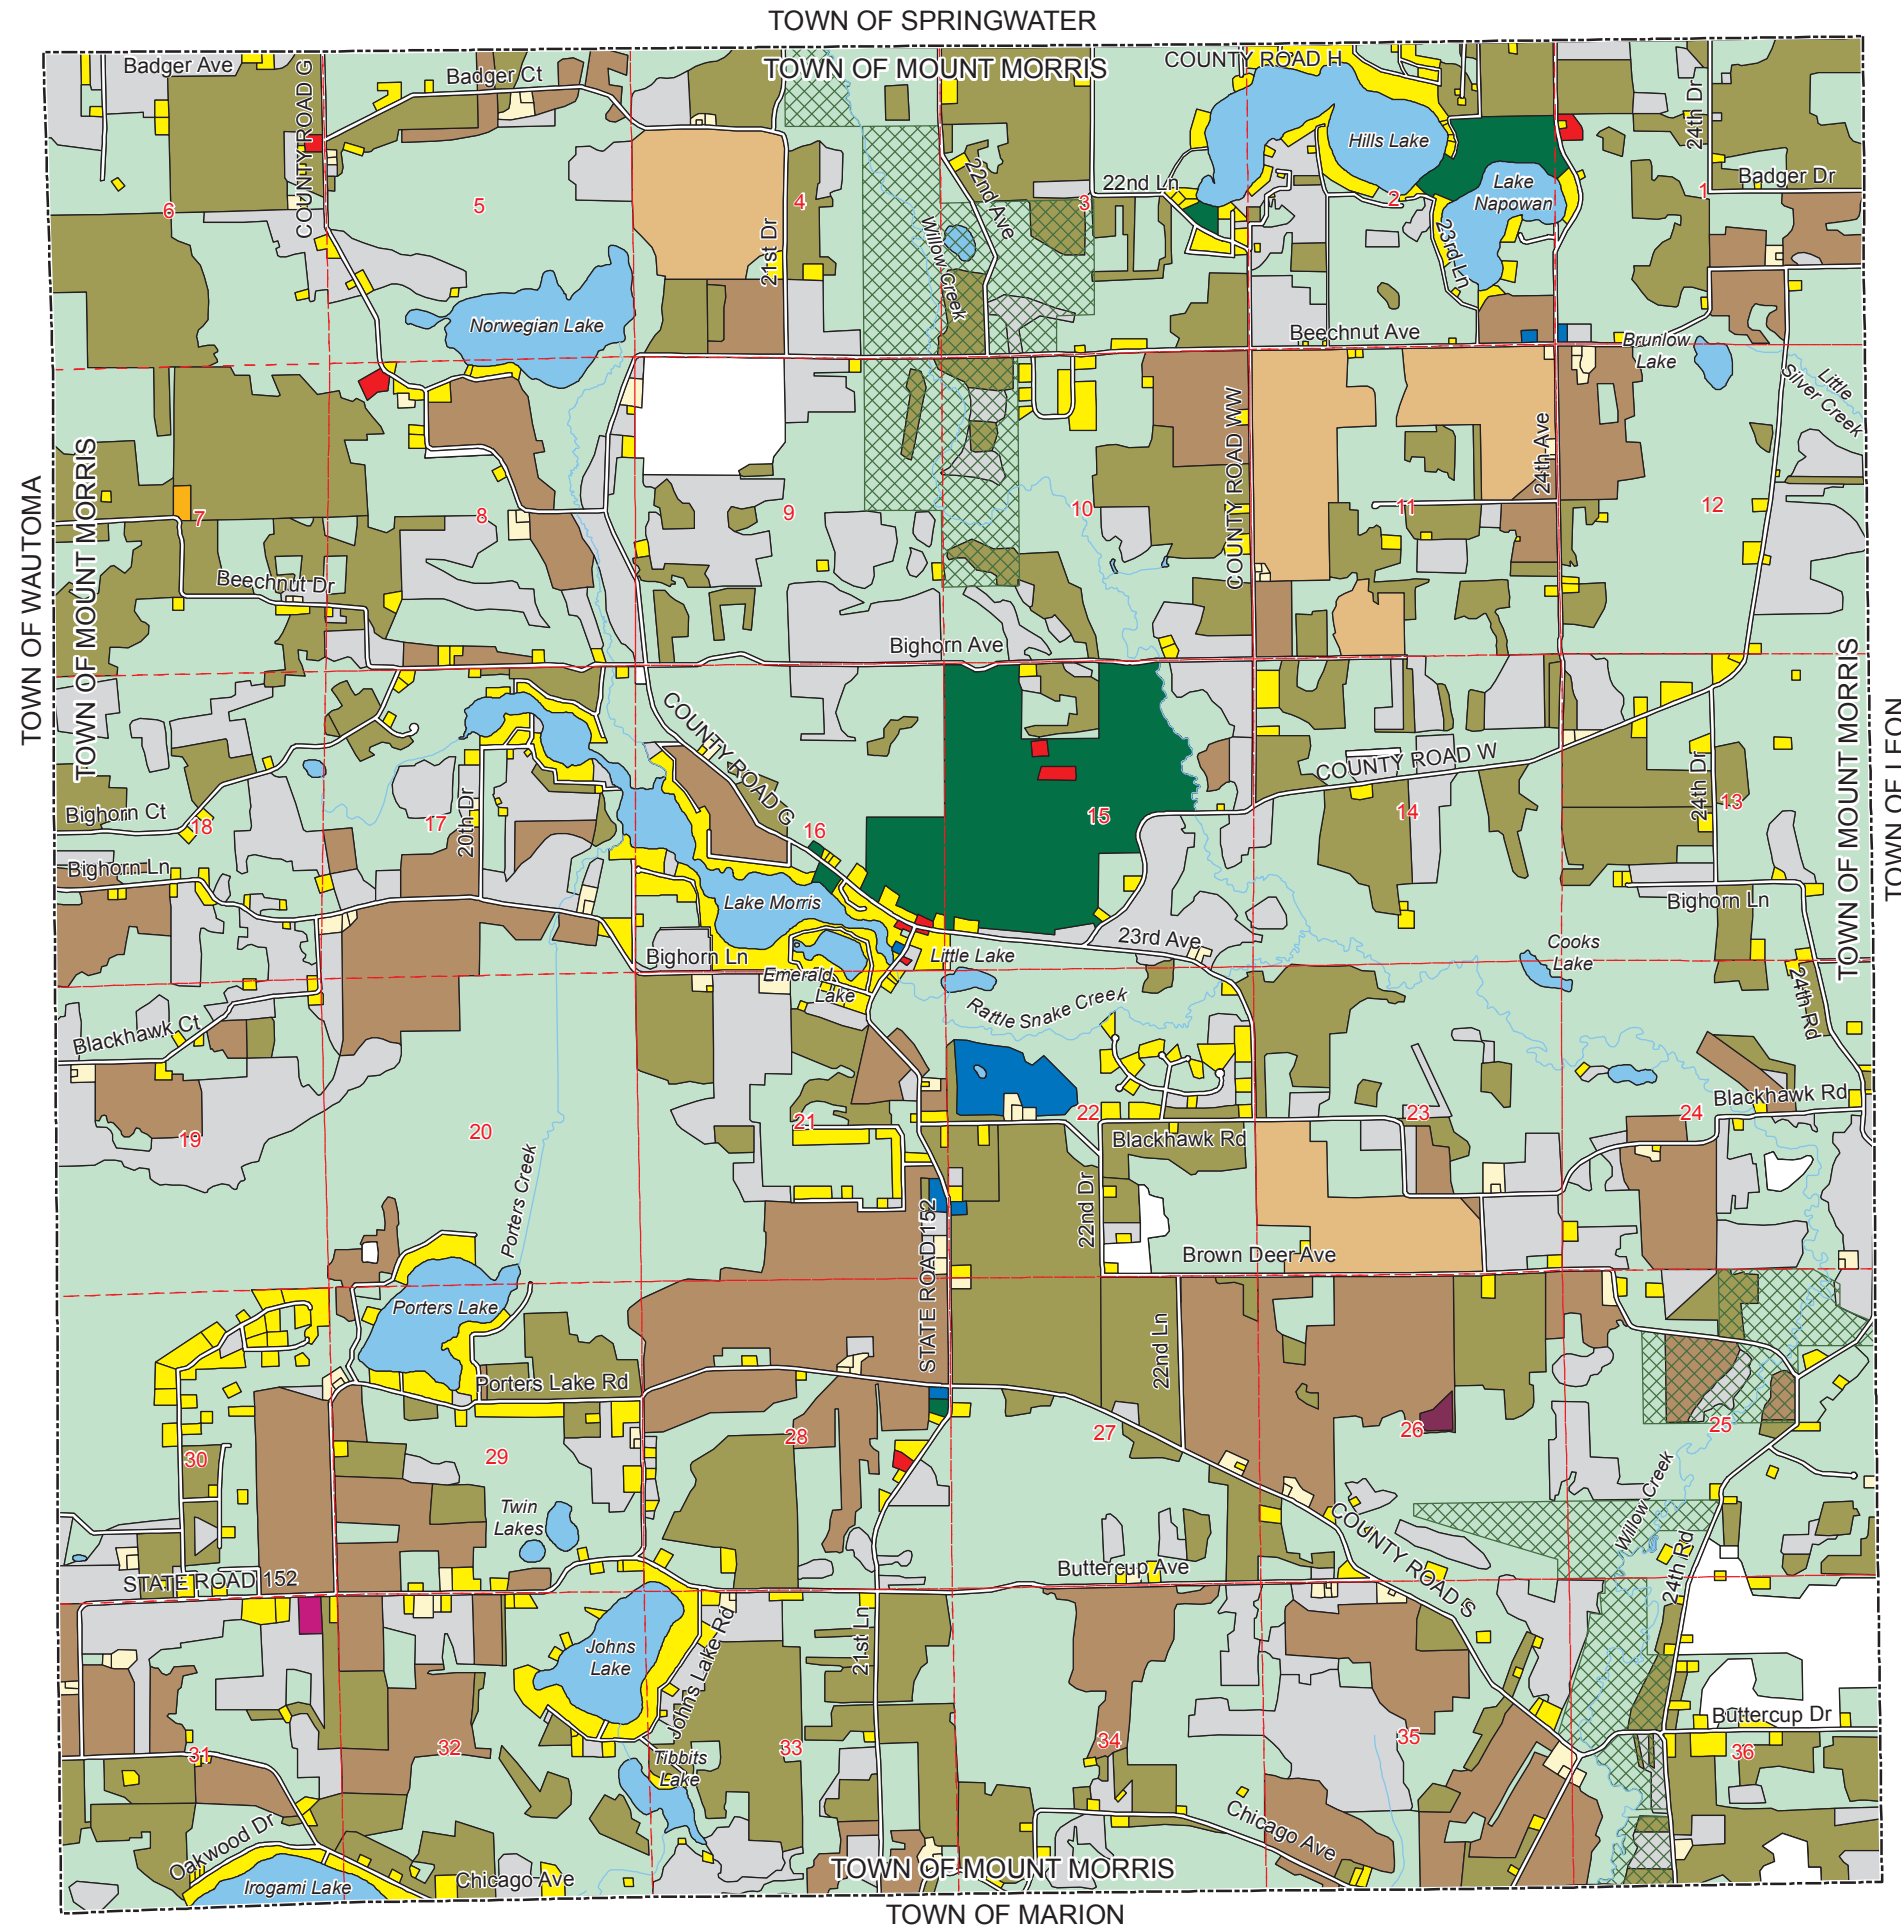

# EXHIBIT 8-1 TOWN OF MOUNT MORRIS EXISTING LAND USE

- Single Family Residential
- Farmsteads
- Multi-Family Residential
- Mobile Home Parks
- Commercial
- Industrial
- Quarries
- Institutional Facilities
- Transportation
- Utilities/Communications
- Non-Irrigated Cropland
- Irrigated Cropland
- Water Features
- Recreational Facilities
- Planted Woodlands
- General Woodlands
- Open Other Land
- DNR Owned Land

Source: Land Use data provided by ECWRPC, 2000.  
DNR Data provided by WI DNR, 2008.  
Digital Base Data provided by Waushara County, 2008.

This data was created for use by the East Central Wisconsin Regional Planning Commission Geographic Information System. Any other use/application of this information is the responsibility of the user and such use/application is at their own risk. East Central Wisconsin Regional Planning Commission disclaims all liability regarding fitness of the information for any use other than for East Central Wisconsin Regional Planning Commission business.

Prepared By  
EAST CENTRAL WISCONSIN  
REGIONAL PLANNING COMMISSION-SEPTEMBER 2008