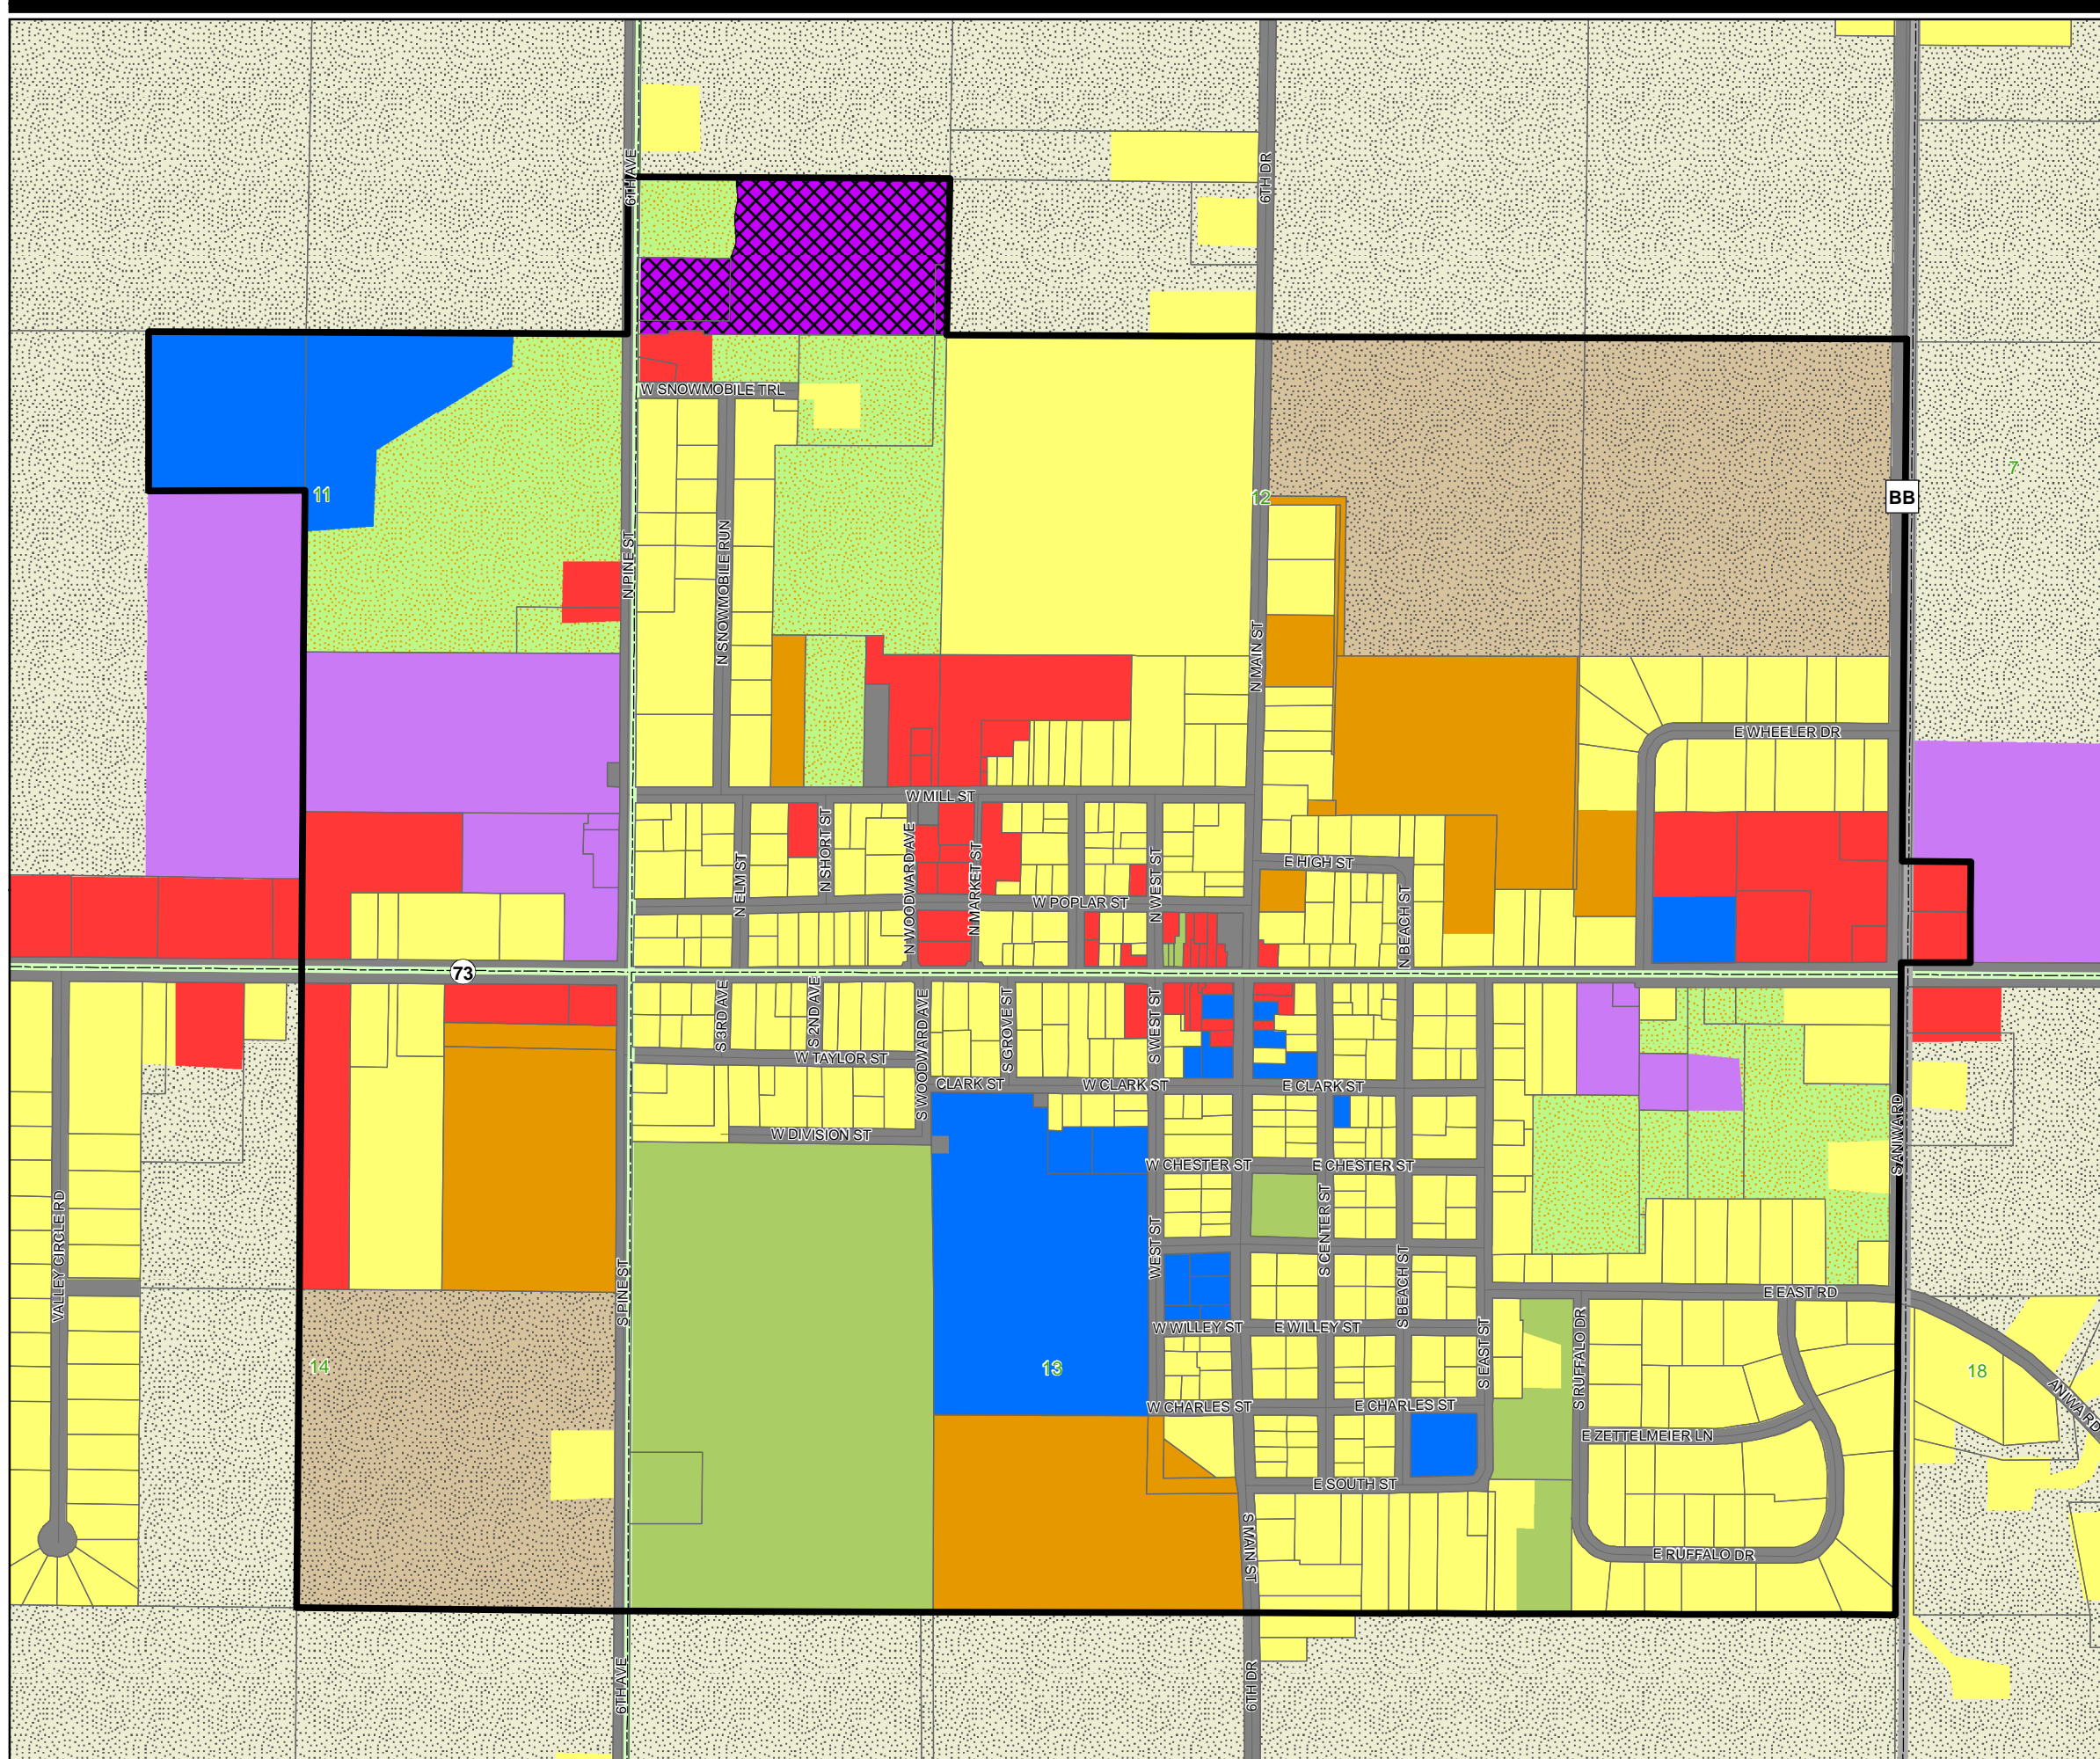

FUTURE LAND USE - INSET

Village of Plainfield
Waushara County, WI

MAP - 6A

Legend

	Plainfield Village Limits		Future Land Use
	Towns		Conservation
	Sections		Rural Preservation
	Tax Parcels		Rural Transitional
	Roads		Low Density Residential
	Rivers		Med. to High Density Residential
	Lakes		Commercial
			Industrial
			Landfill
			Parks & Recreation
			Public & Institutional
			Transportation & Utilities
			Lakes & Rivers

Sources:
- Base data provided by Waushara County
- Land use observed from Ortho Photos

Drafted - LSR, Date - 043009, File - g:/projects/...Plainf.