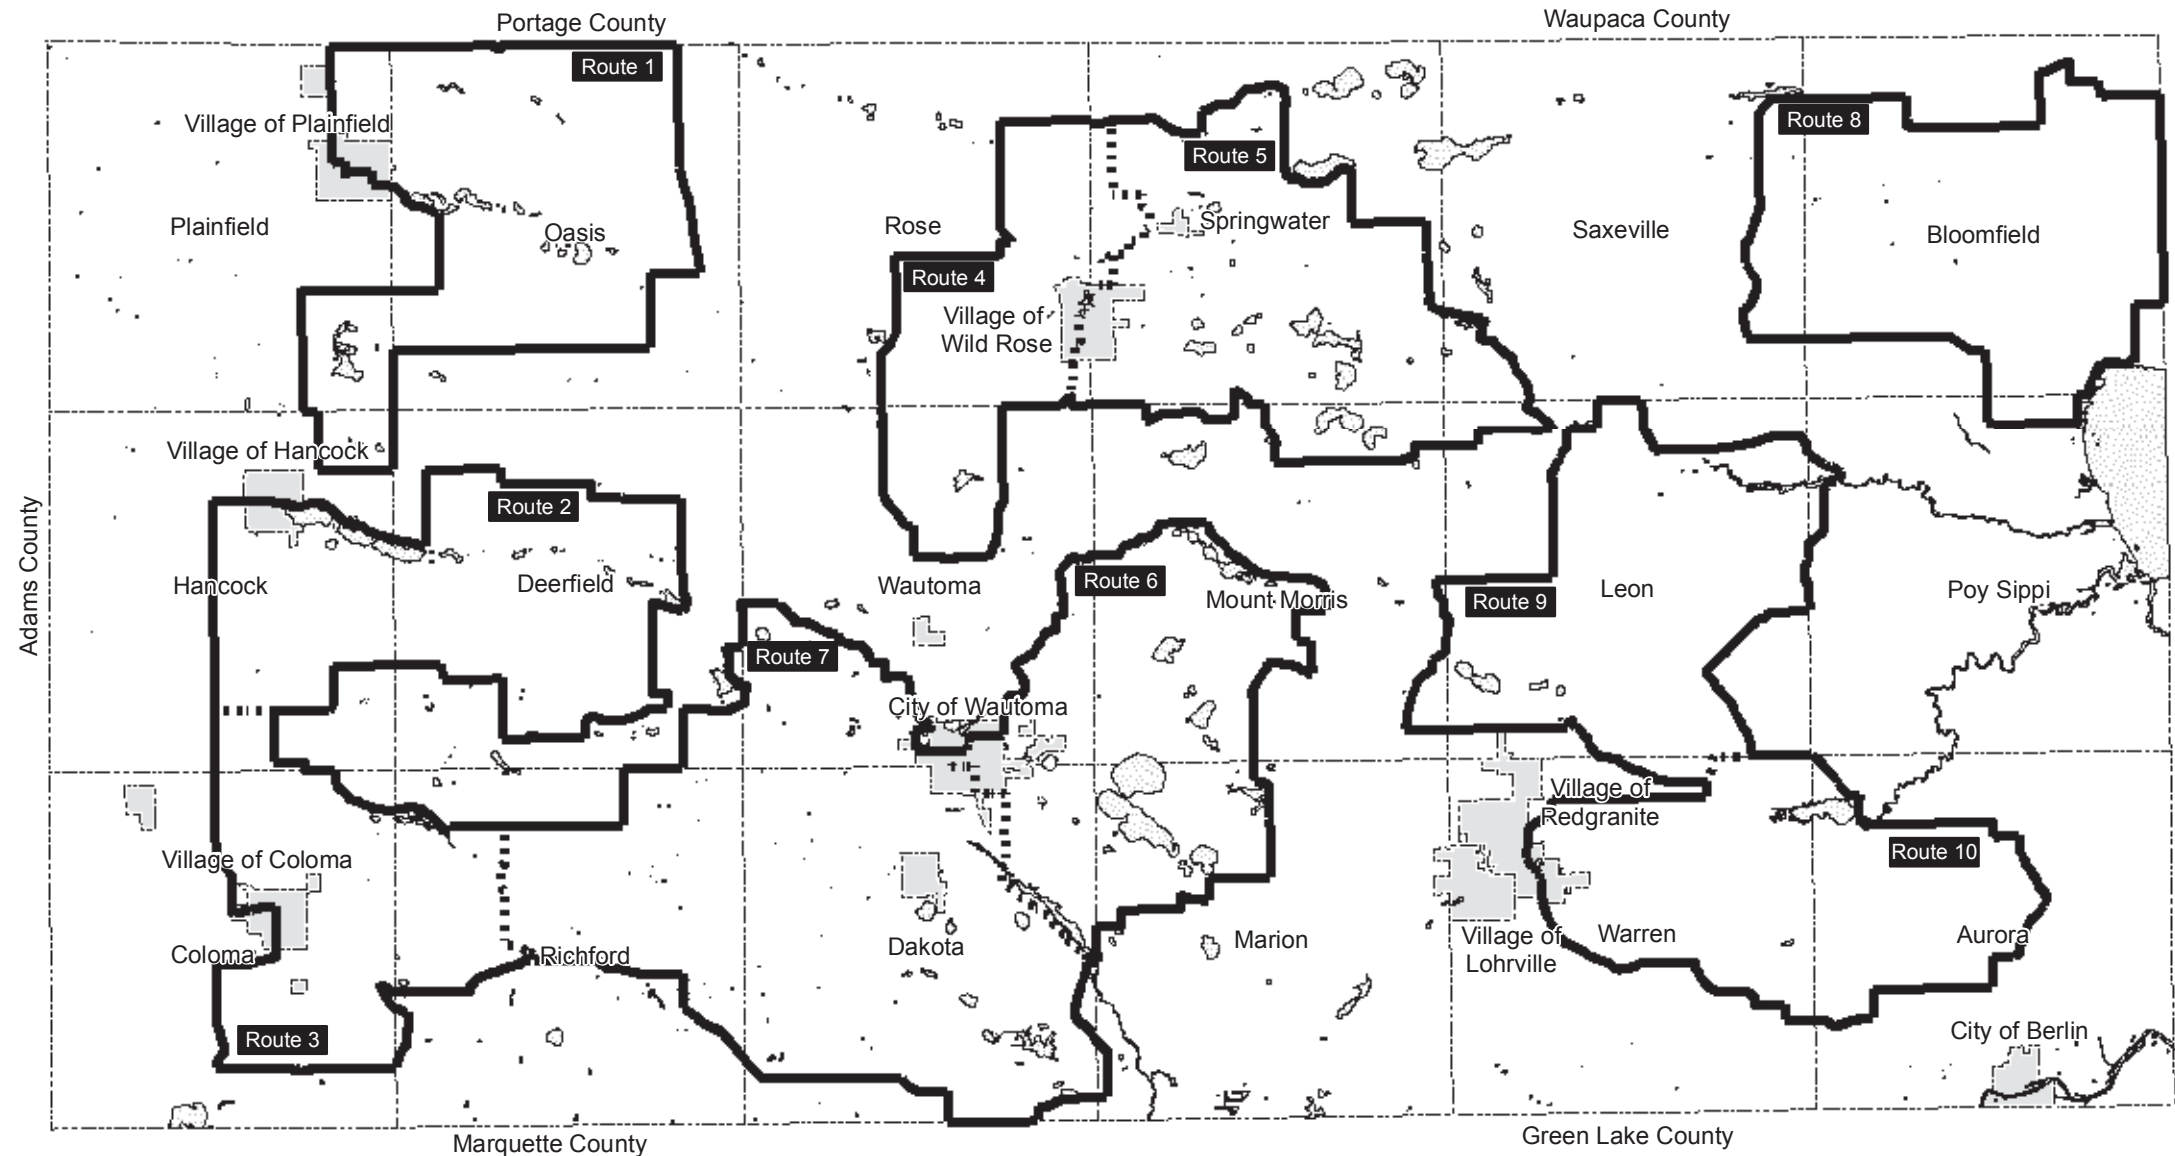

EXHIBIT 3-2 WAUSHARA COUNTY BIKE ROUTES

-  Bike Route
-  Shared Bike Route

Source: Digital Base Data and Bike Route Data provided by Waushara County.

This data was created for use by the East Central Wisconsin Regional Planning Commission Geographic Information System. Any other use/application of this information is the responsibility of the user and such use/application is at their own risk. East Central Wisconsin Regional Planning Commission disclaims all liability regarding fitness of the information for any use other than for East Central Wisconsin Regional Planning Commission business.

Prepared By
EAST CENTRAL WISCONSIN
REGIONAL PLANNING COMMISSION-DECEMBER 2008