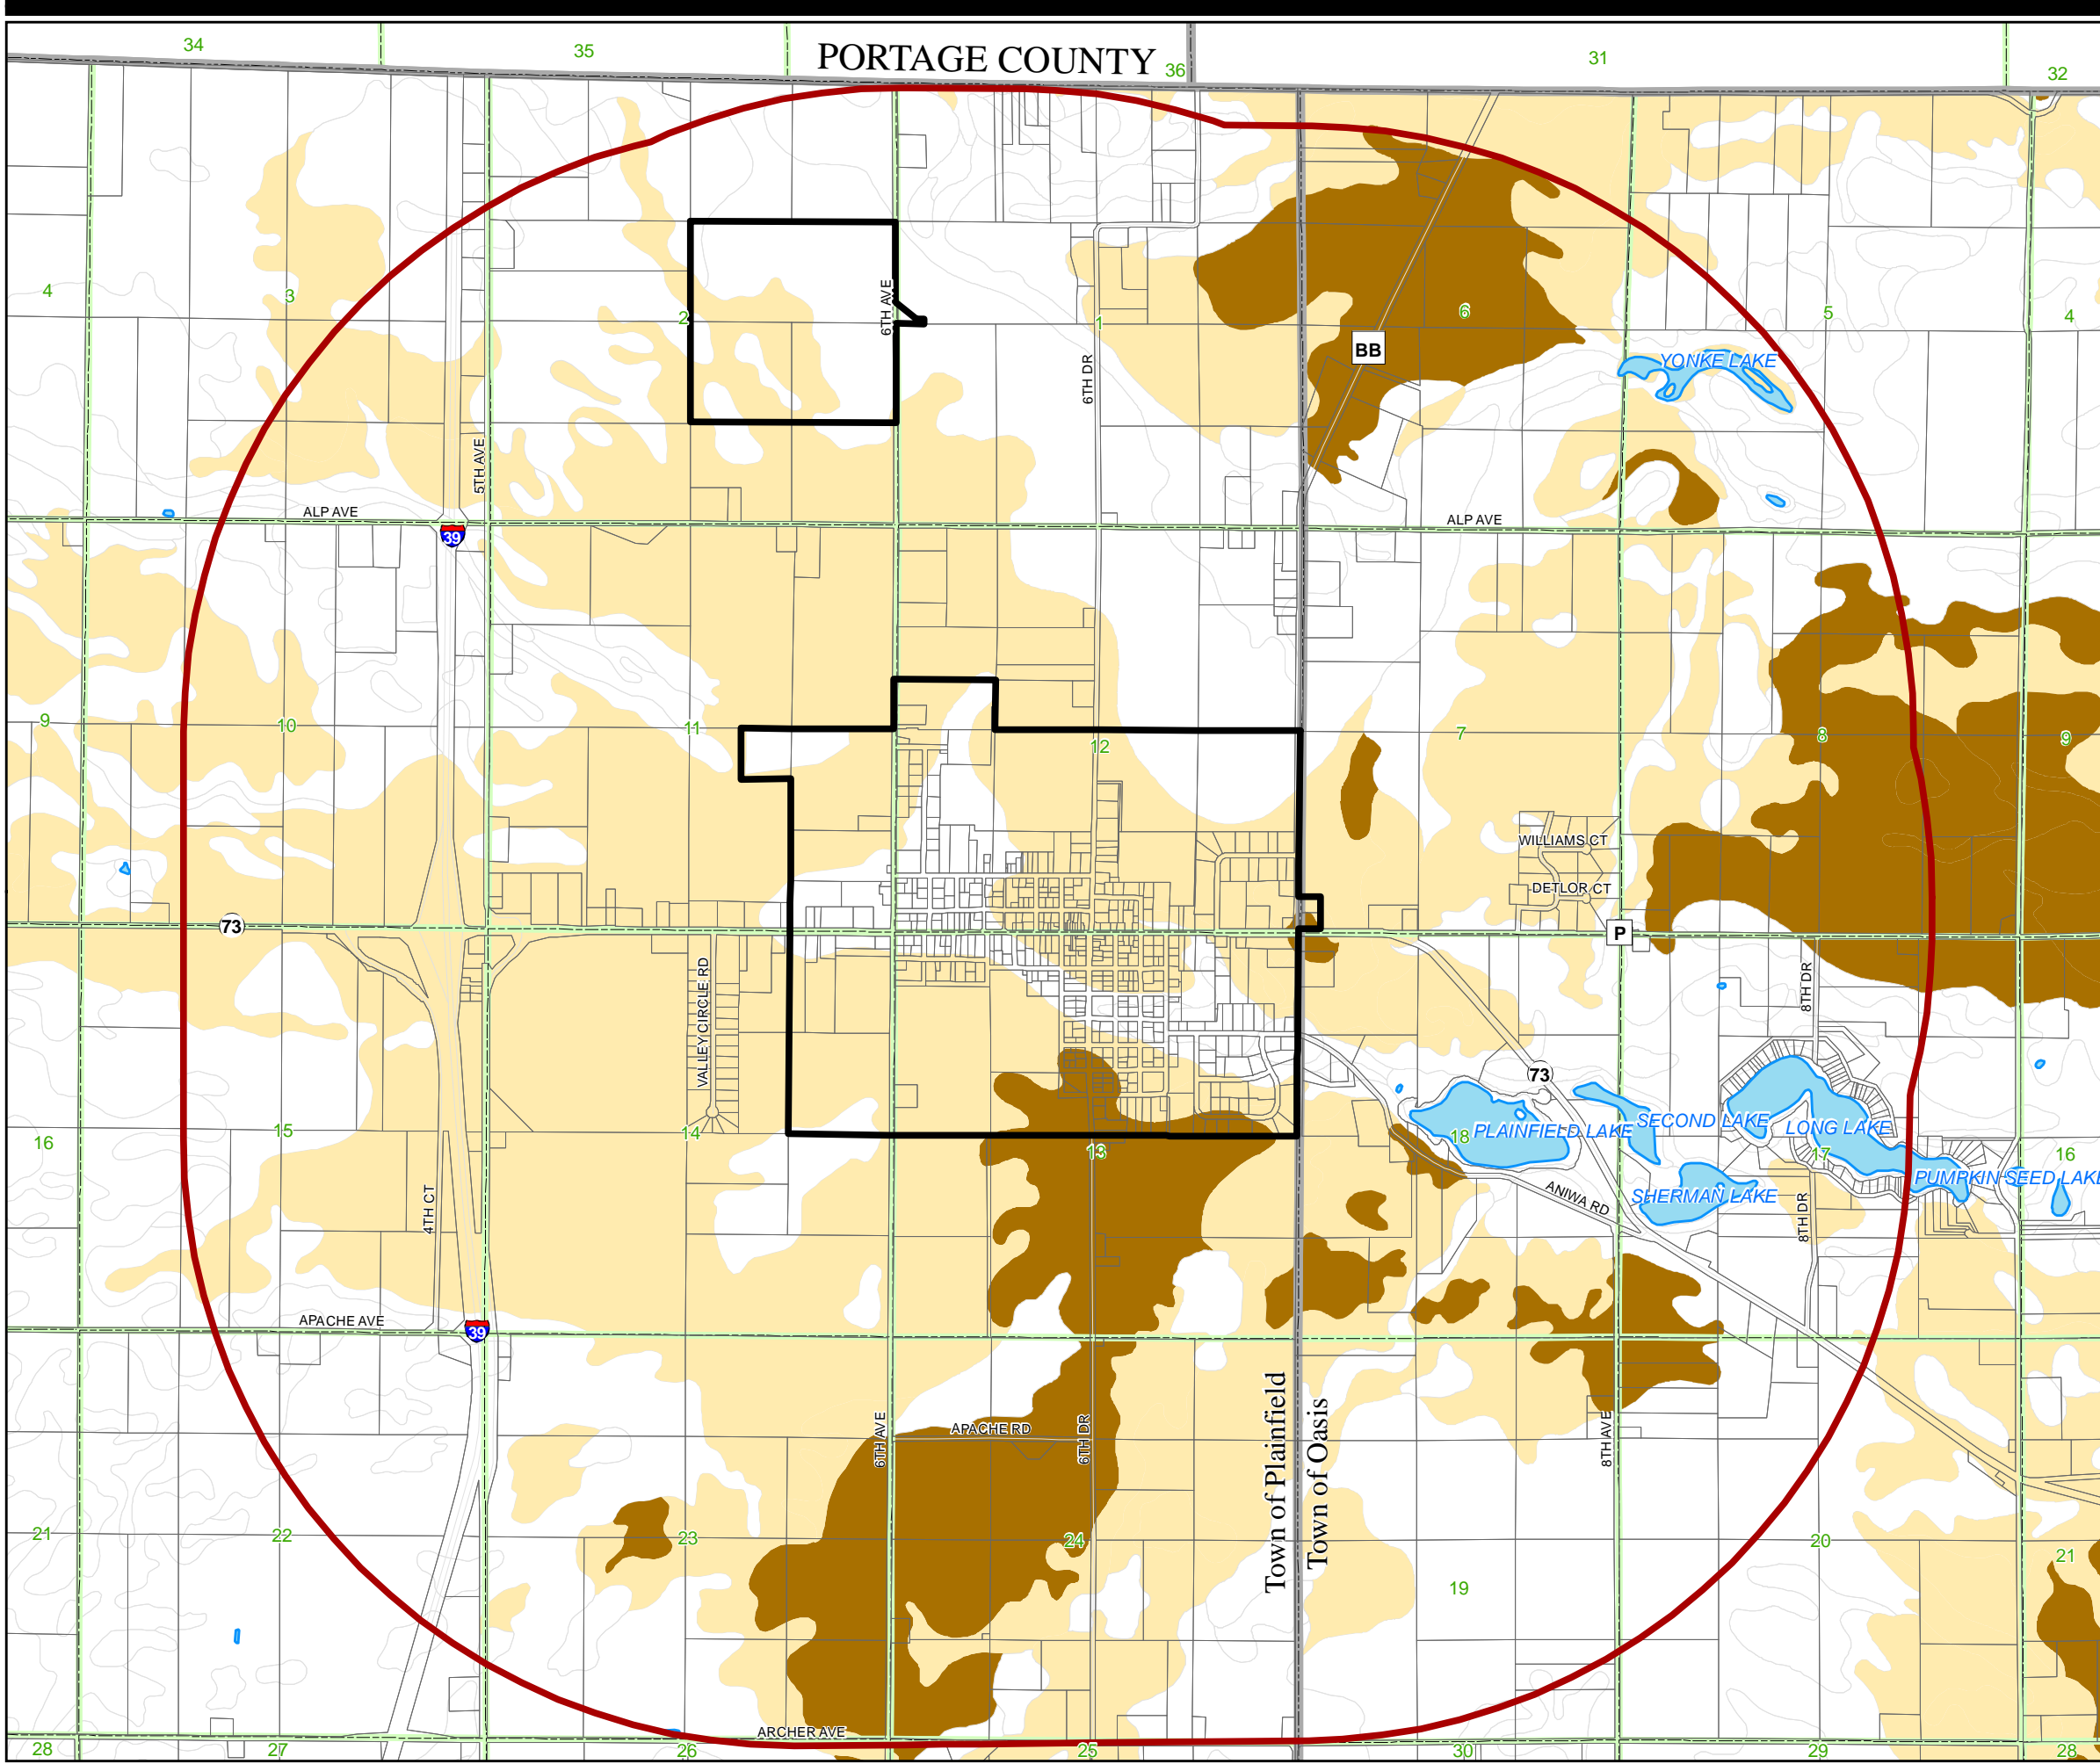

PRODUCTIVE AGRICULTURAL AREAS

Village of Plainfield Waushara County, WI

MAP - 3

Legend

- Planning Area
- Plainfield Village Limits
- Towns
- Sections
- Tax Parcels
- Lakes
- Rivers
- NRCS - Soils**
 - Not prime farmland
 - All areas are prime farmland
 - Prime farmland if drained
 - Farmland of statewide importance

Feet

Sources:
 - Base data provided Waushara County
 - Soils provided by NRCS

Drafted - LSR, Date - 2-16-09, File - g/projects/...Plain