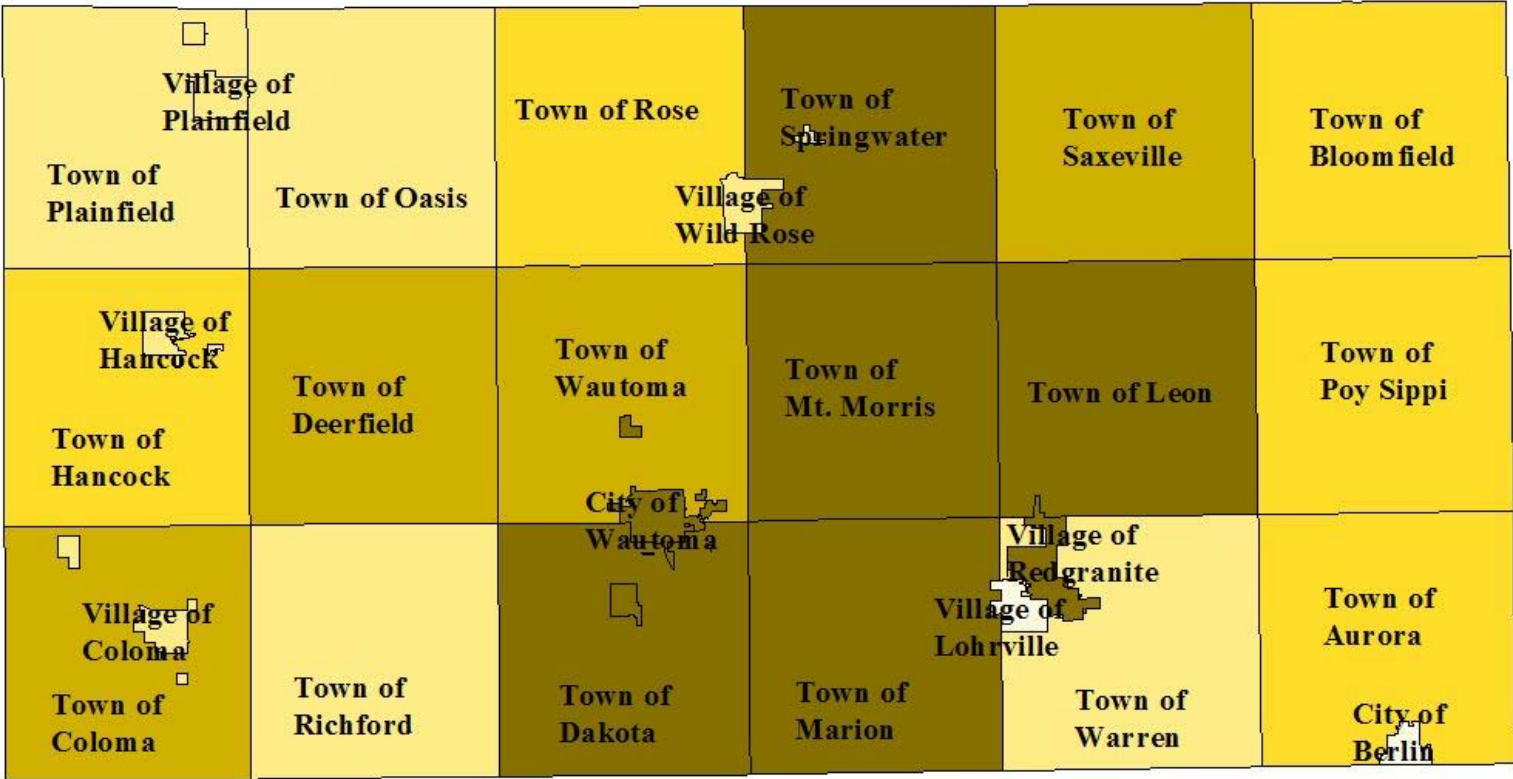

Waushara County Season Population Peak Estimates

Impact of 100% occupancy of lodging, campgrounds, and seasonal homes/cabins

Does not included population of the summer religious and youth camps.

Waushara County 2007 Population

UW-Extension Waushara County
 Source: Wisconsin Department of Administration

Waushara County 2007 Seasonal Population

UW-Extension Waushara County
 Estimates done by Patrick Nehring, UW-Extension Waushara County
 Sources Used: Wisconsin Department of Administration, U.S. Census, and local data

2007 Percent Change from Winter to Summer Population in Waushara County

UW-Extension Waushara County
 Estimates done by Patrick Nehring, UW-Extension Waushara County
 Sources Used: Wisconsin Department of Administration, U.S. Census, and local data

Waushara County 2003 Population

UW-Extension Waushara County
 Source: Wisconsin Department of Administration

Waushara County 2003 Seasonal Population

UW-Extension Waushara County
 Estimates done by Patrick Nehring, UW-Extension Waushara County
 Sources Used: Wisconsin Department of Administration, U.S. Census, and local data