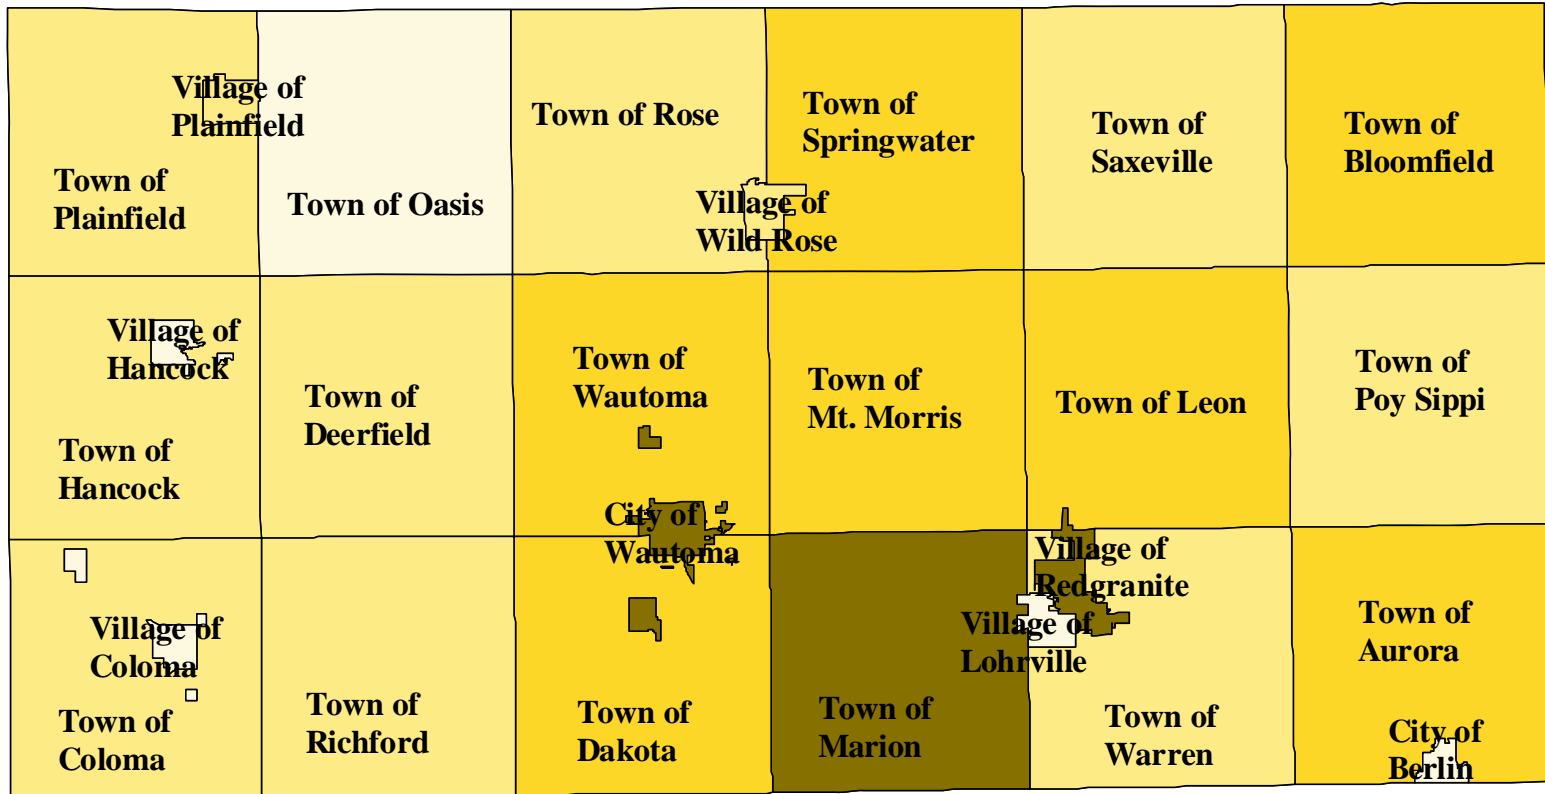

Waushara County 2003 Population

UW-Extension Waushara County
Source: Wisconsin Department of Administration