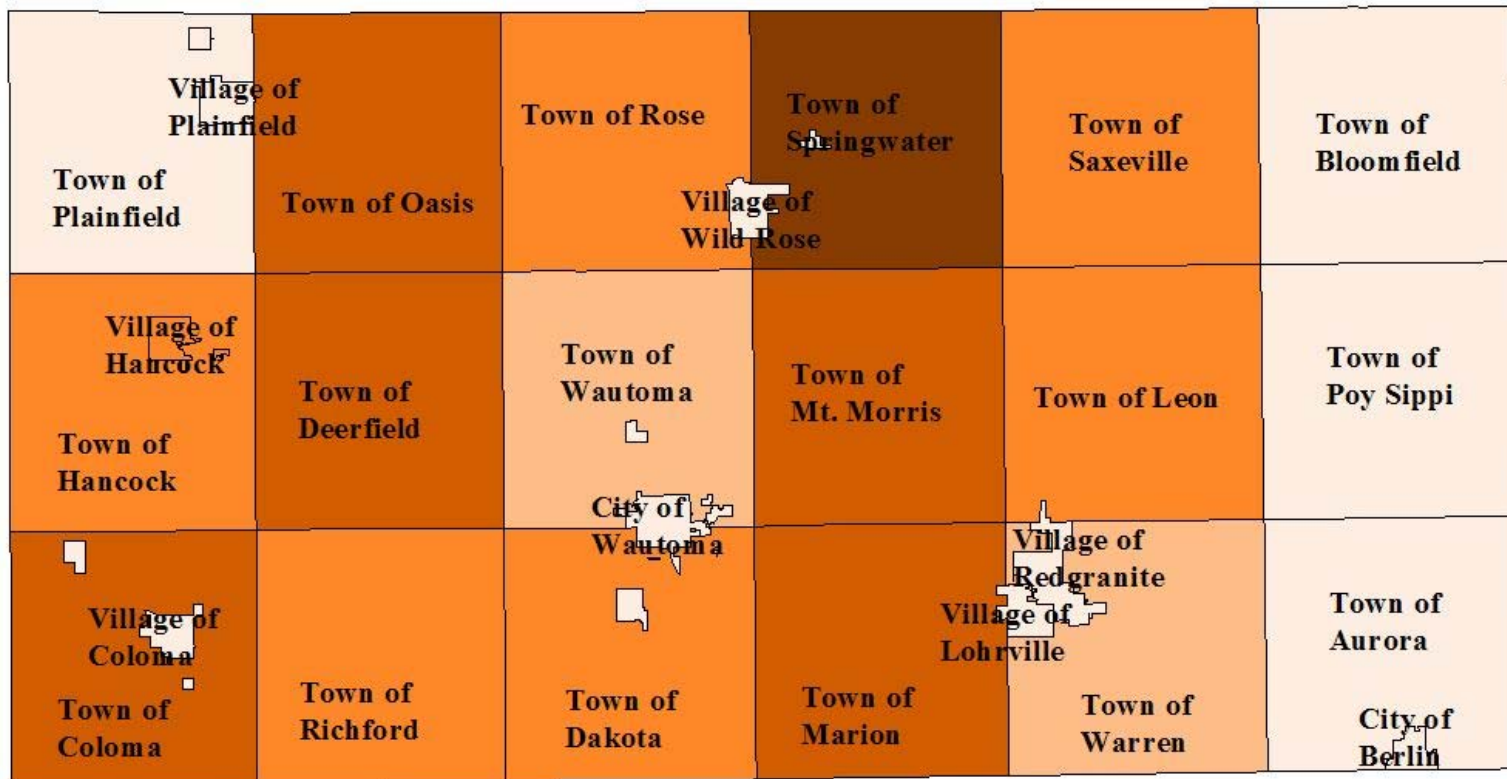

Waushara County Season Population Peak Estimates

Impact of 100% occupancy of lodging, campgrounds, and seasonal homes/cabins

Does not included population of the summer religious and youth camps.

Waushara County 2007 Population

UW-Extension Waushara County
 Source: Wisconsin Department of Administration

Waushara County 2007 Seasonal Population

UW-Extension Waushara County
 Estimates done by Patrick Nehring, UW-Extension Waushara County
 Sources Used: Wisconsin Department of Administration, U.S. Census, and local data

2007 Percent Change from Winter to Summer Population in Waushara County

UW-Extension Waushara County
 Estimates done by Patrick Nehring, UW-Extension Waushara County
 Sources Used: Wisconsin Department of Administration, U.S. Census, and local data