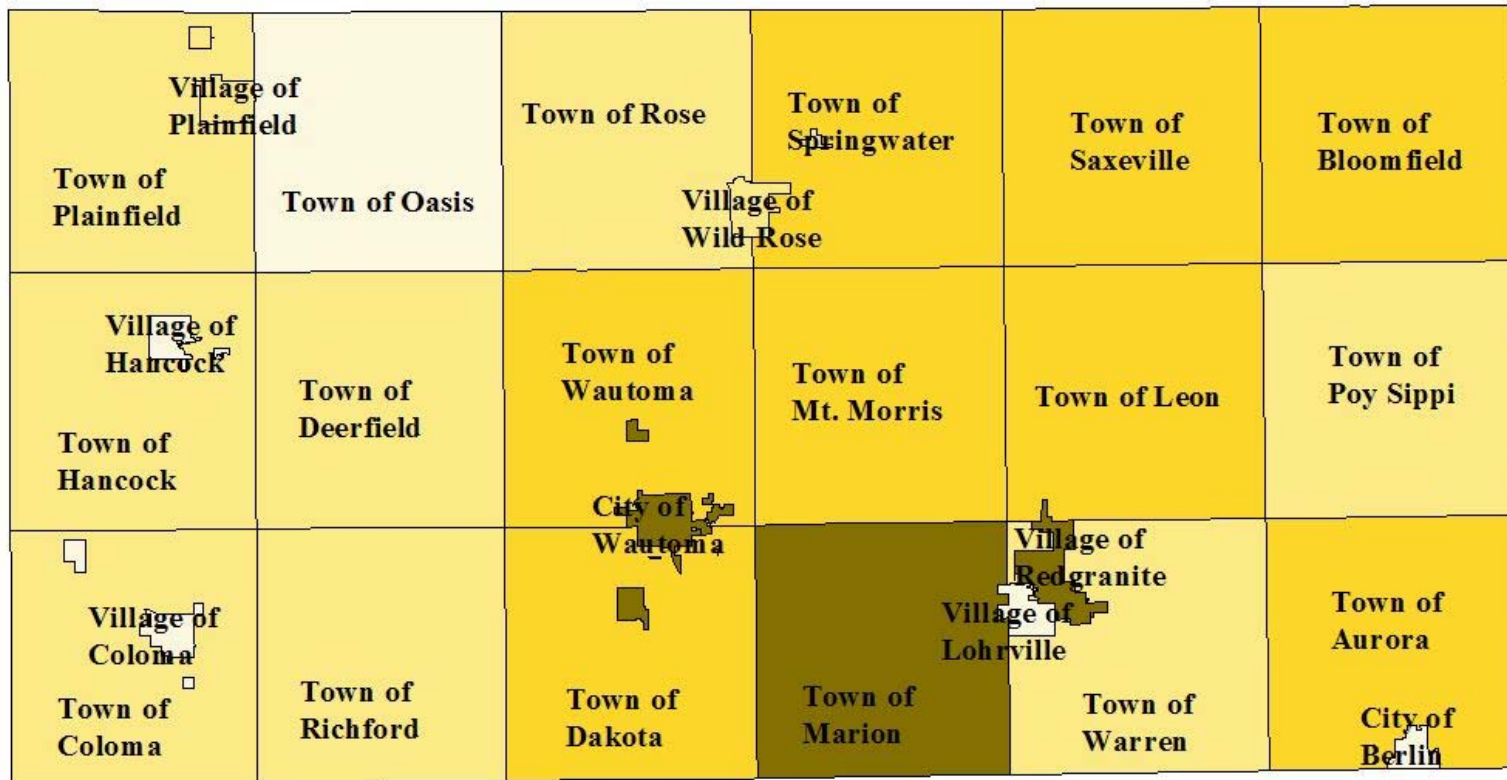

Waushara County Season Population Peak Estimates

Impact of 100% occupancy of lodging, campgrounds, and seasonal homes/cabins

Does not included population of the summer religious and youth camps.

Waushara County 2007 Population

UW-Extension Waushara County
 Source: Wisconsin Department of Administration

Waushara County 2007 Seasonal Population

UW-Extension Waushara County
 Estimates done by Patrick Nehring, UW-Extension Waushara County
 Sources Used: Wisconsin Department of Administration, U.S. Census, and local data

2007 Percent Change from Winter to Summer Population in Waushara County

UW-Extension Waushara County
 Estimates done by Patrick Nehring, UW-Extension Waushara County
 Sources Used: Wisconsin Department of Administration, U.S. Census, and local data