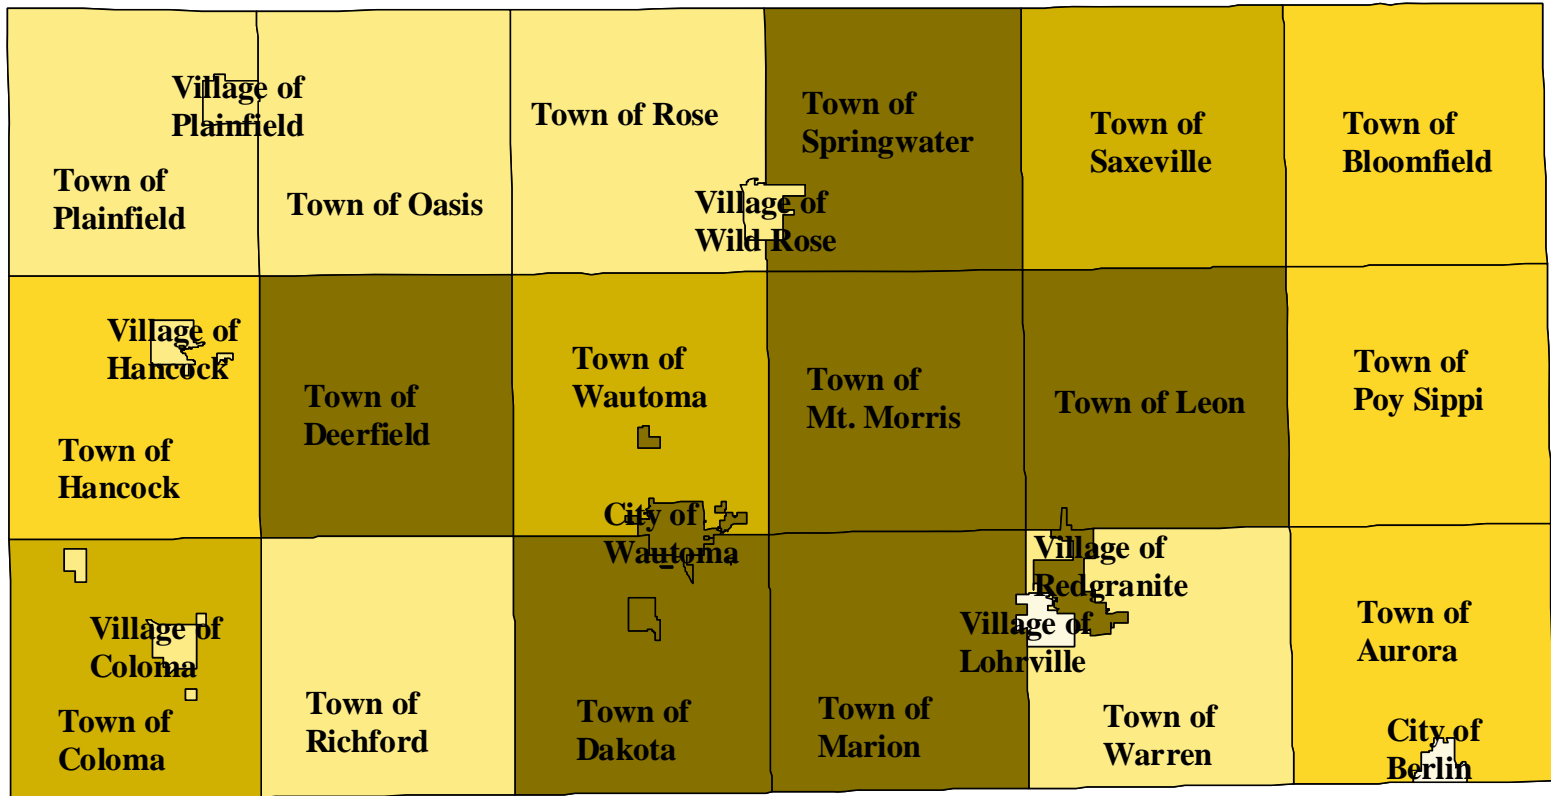

Waushara County 2003 Seasonal Population

UW-Extension Waushara County
Estimates done by Patrick Nehring, UW-Extension Waushara County
Sources Used: Wisconsin Department of Administration, U.S. Census, and local data