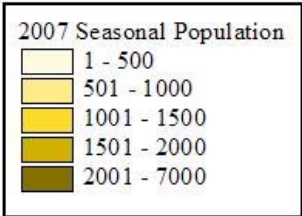

Waushara County 2007 Seasonal Population

UW-Extension Waushara County
Estimates done by Patrick Nehring, UW-Extension Waushara County
Sources Used: Wisconsin Department of Administration, U.S. Census, and local data