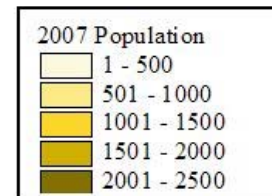

Waushara County Season Population Peak Estimates

Impact of 100% occupancy of lodging, campgrounds, and seasonal homes/cabins

Does not included population of the summer religious and youth camps.

Waushara County 2007 Population

UW-Extension Waushara County
 Source: Wisconsin Department of Administration

Waushara County 2007 Seasonal Population

UW-Extension Waushara County
 Estimates done by Patrick Nehring, UW-Extension Waushara County
 Sources Used: Wisconsin Department of Administration, U.S. Census, and local data