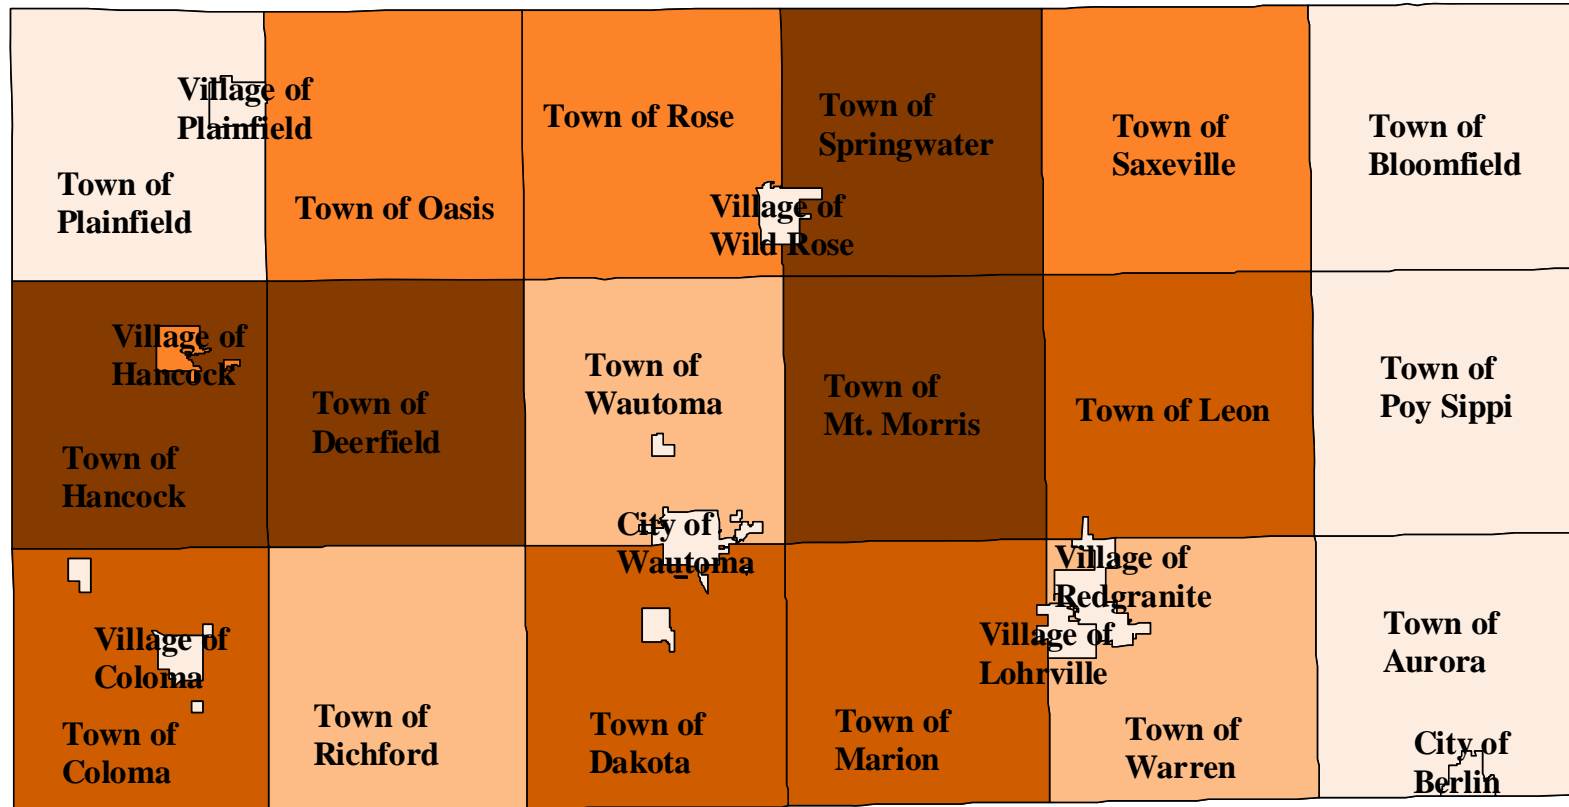

2003 Percent Change from Winter to Summer Population in Waushara County

UW-Extension Waushara County
Estimates done by Patrick Nehring, UW-Extension Waushara County
Sources Used: Wisconsin Department of Administration, U.S. Census, and local data