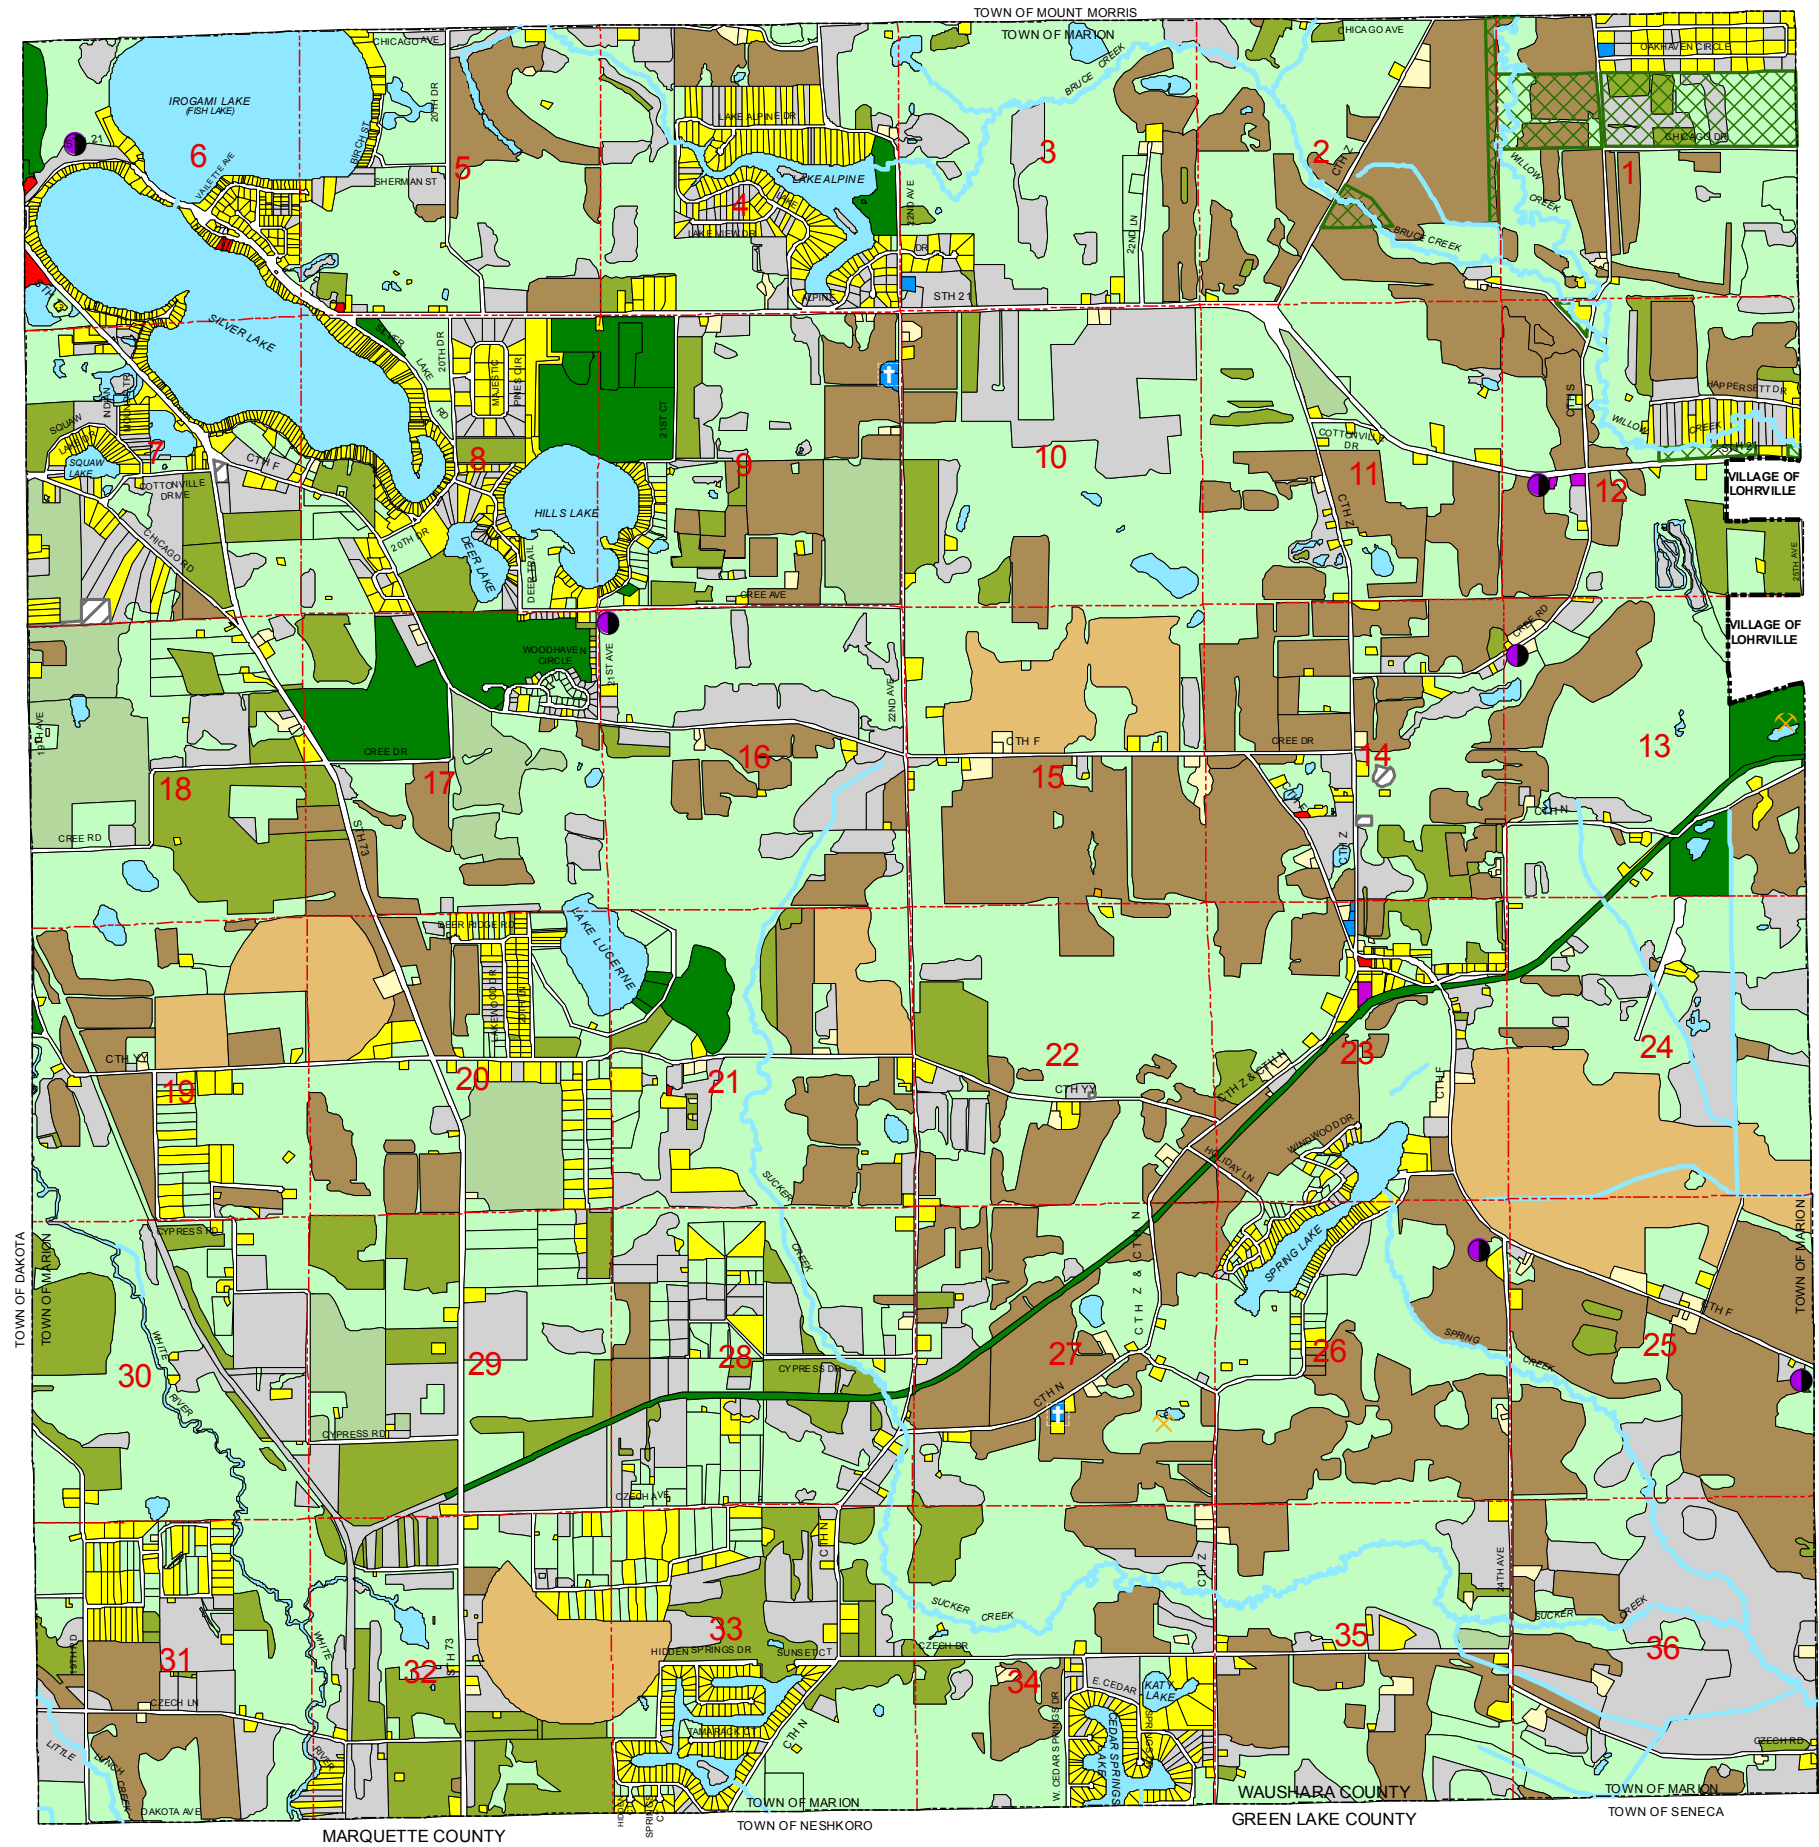

# EXHIBIT 8-1 TOWN OF MARION 2005 EXISTING LAND USE

- Single Family Residential
- Farmsteads
- Multi-Family
- Mobile Home Parks
- Commercial
- Industrial
- Quarries
- Institutional Facilities
- Transportation
- Utilities/Communications
- Non-Irrigated Cropland
- Irrigated Cropland
- Water Features
- Recreational Facilities
- Planted Woodlands
- Silviculture
- General Woodlands
- Other Open Land
- DNR Owned Land
- Cemeteries
- Active Quarry
- Gravel Pit

Source: Digital Base Data provided by Waushara County.  
Land Use Created by ECWRPC.  
DNR Data provided by WDNR.

This data was created for use by the East Central Wisconsin Regional Planning Commission Geographic Information System. Any other use/application of this information is the responsibility of the user and such use/application is at their own risk. East Central Wisconsin Regional Planning Commission disclaims all liability regarding fitness of the information for any use other than for East Central Wisconsin Regional Planning Commission business.

Prepared By  
EAST CENTRAL WISCONSIN  
REGIONAL PLANNING COMMISSION-MARCH 2006