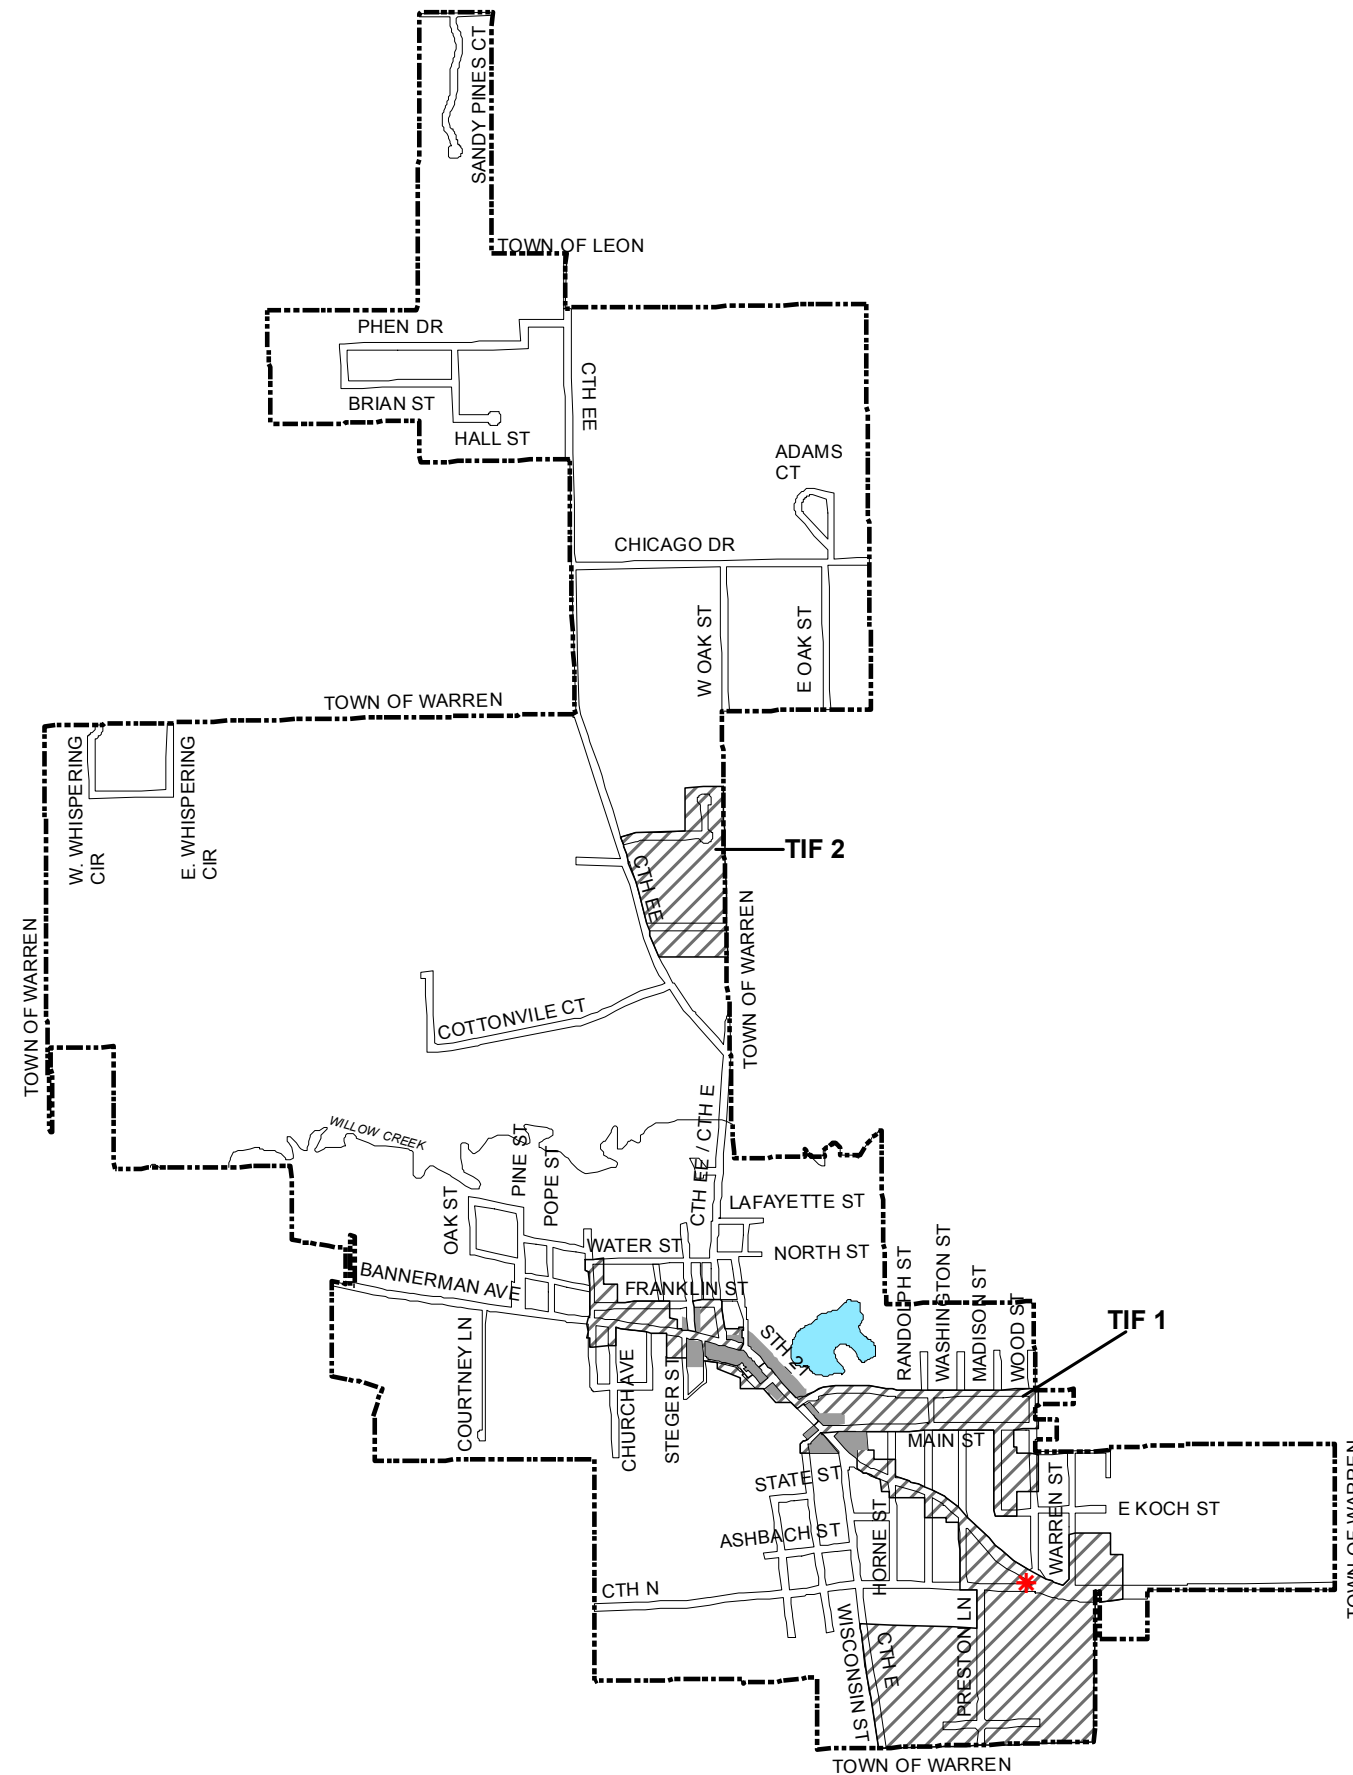

EXHIBIT 3-1 VILLAGE OF REDGRANITE ECONOMIC DEVELOPMENT

- * VILLAGE WELCOME SIGN
-  TIF DISTRICT
-  DOWNTOWN BUSINESS DISTRICT

Source: Digital Base Data provided by Waushara County,
TIF District Data provided by Village of Redgranite,
Downtown Business District Data created by ECWRPC.

This data was created for use by the East Central Wisconsin Regional Planning Commission Geographic Information System. Any other use/application of this information is the responsibility of the user and such use/application is at their own risk. East Central Wisconsin Regional Planning Commission disclaims all liability regarding fitness of the information for any use other than for East Central Wisconsin Regional Planning Commission business.

The TIF District delineations are approximate and are shown for general informational purposes only.

Prepared By
EAST CENTRAL WISCONSIN
REGIONAL PLANNING COMMISSION-MARCH 2006